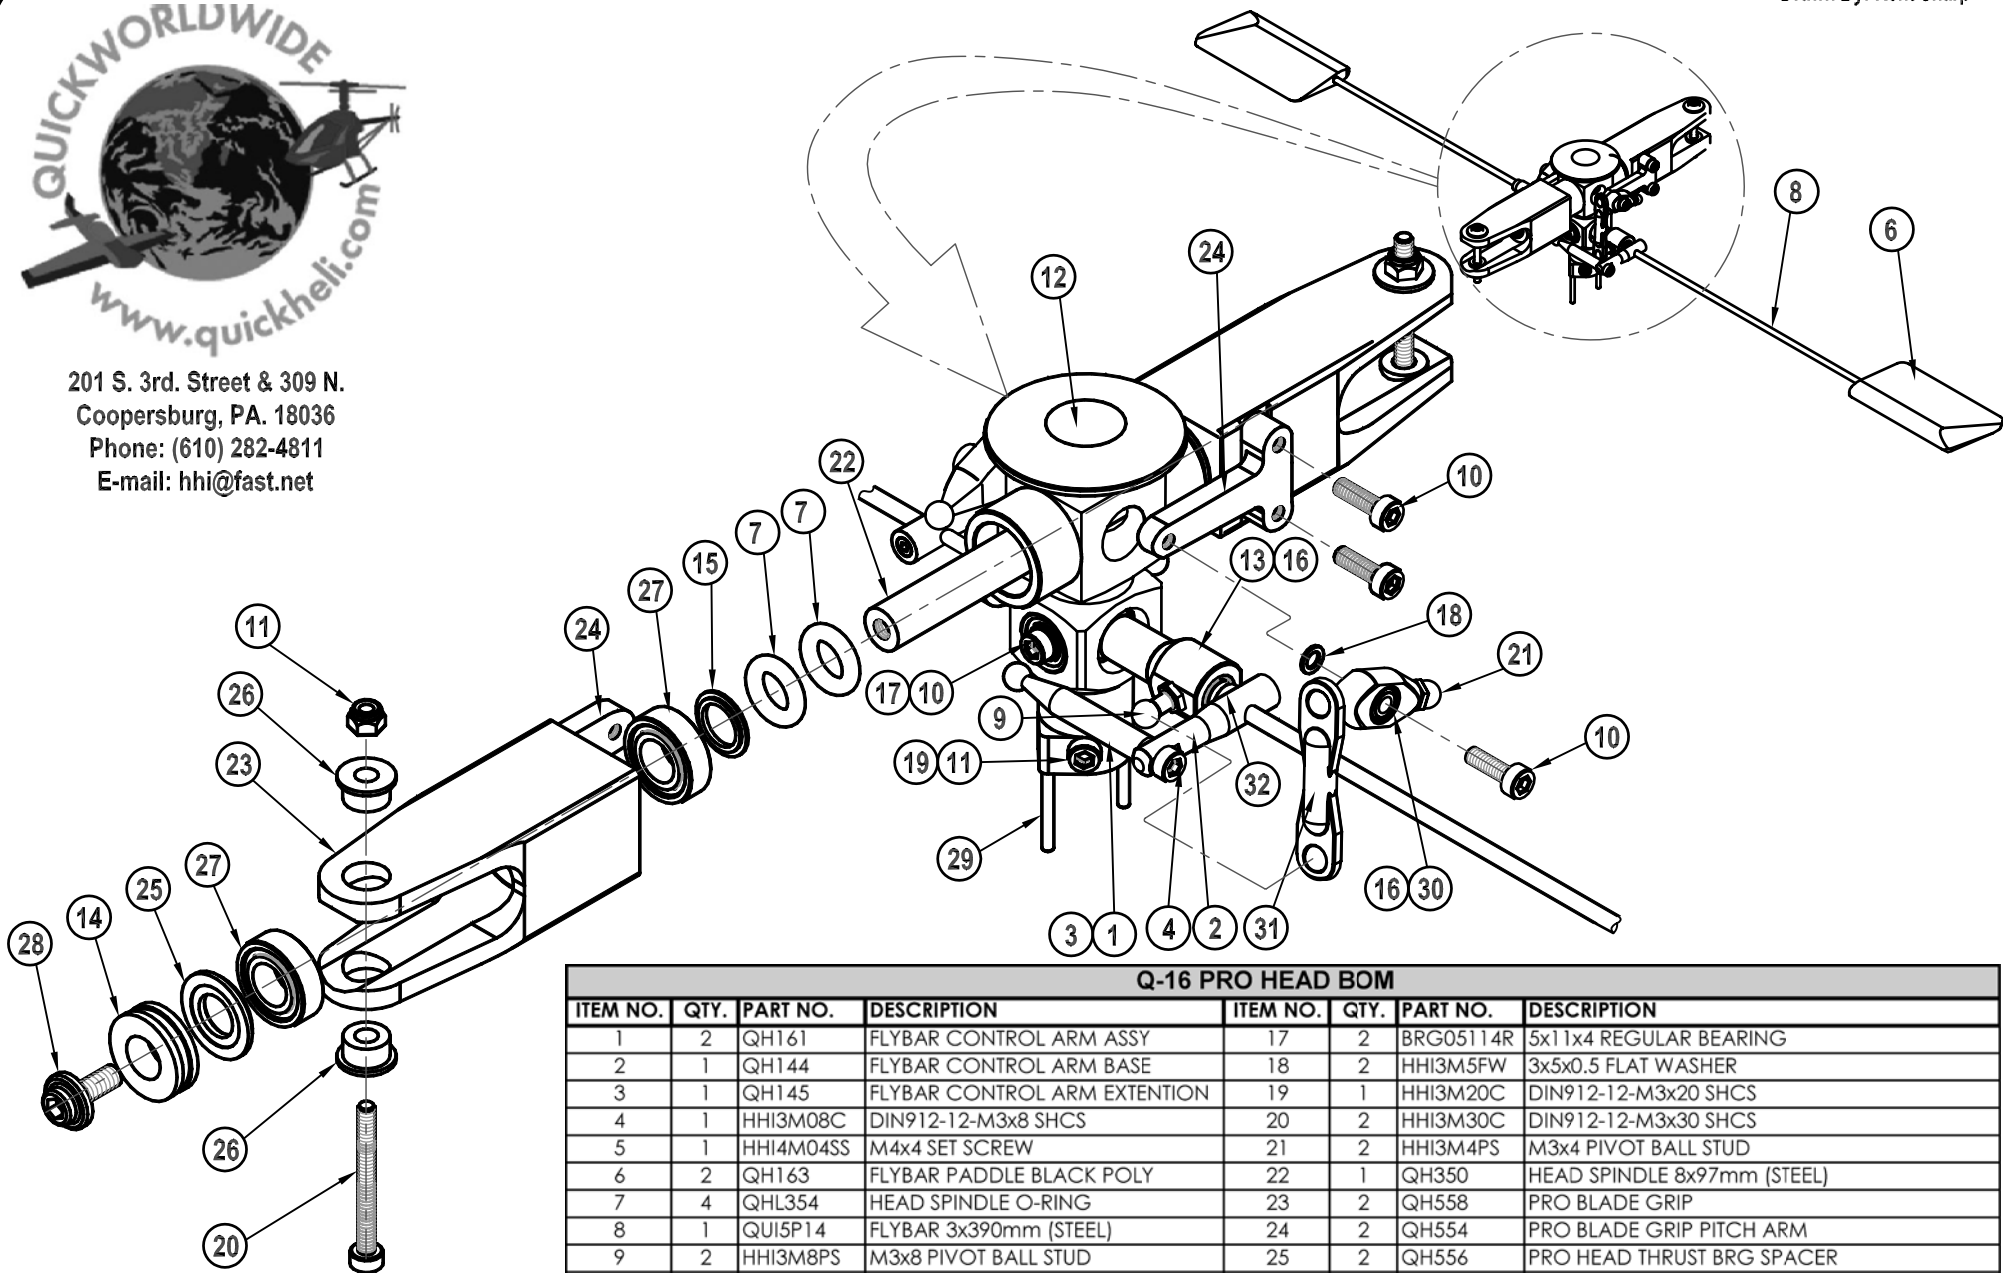

201 S. 3rd. Street & 309 N.
Coopersburg, PA. 18036
Phone: (610) 282-4811
E-mail: hhi@fast.net

Q-16 PRO HEAD BOM

ITEM NO.	QTY.	PART NO.	DESCRIPTION	ITEM NO.	QTY.	PART NO.	DESCRIPTION
1	2	QH161	FLYBAR CONTROL ARM ASSY	17	2	BRG05114R	5x11x4 REGULAR BEARING
2	1	QH144	FLYBAR CONTROL ARM BASE	18	2	HHI3M5FW	3x5x0.5 FLAT WASHER
3	1	QH145	FLYBAR CONTROL ARM EXTENTION	19	1	HHI3M20C	DIN912-12-M3x20 SHCS
4	1	HHI3M08C	DIN912-12-M3x8 SHCS	20	2	HHI3M30C	DIN912-12-M3x30 SHCS
5	1	HHI4M04SS	M4x4 SET SCREW	21	2	HHI3M4PS	M3x4 PIVOT BALL STUD
6	2	QH163	FLYBAR PADDLE BLACK POLY	22	1	QH350	HEAD SPINDLE 8x97mm (STEEL)
7	4	QHL354	HEAD SPINDLE O-RING	23	2	QH558	PRO BLADE GRIP
8	1	QUI5P14	FLYBAR 3x390mm (STEEL)	24	2	QH554	PRO BLADE GRIP PITCH ARM
9	2	HHI3M8PS	M3x8 PIVOT BALL STUD	25	2	QH556	PRO HEAD THRUST BRG SPACER
10	8	HHI3M10C	DIN912-12-M3x10 SHCS	26	4	QH603	PRO BLADE GRIP SLEAVE
11	3	HHI03MLN	3mm NYLON LOCK NUT	27	4	BRG08165R	8x16x5 REGULAR BEARING
12	1	QH331A	HEAD CENTER HUB	28	2	HHI4M08F	M4x8 FHCS
13	1	QH340A	12x3x57mm SEESAW	29	2	QC150B	ANTI-ROTATION WASHOUT GUIDE PIN 2x21mm
14	2	BRG08165T	8x16x5 THRUST BEARING	30	2	QH152	HILLER ARM
15	2	QHL353	HEAD SPINDLE SPACER	31	2	QC556	DOUBLE-LINK (BLACK)
16	6	BRG03073R	3x7x3 REGULAR BEARING	32	2	HHI3M5X1	HEAD ASSY SPACER 3x5x1mm