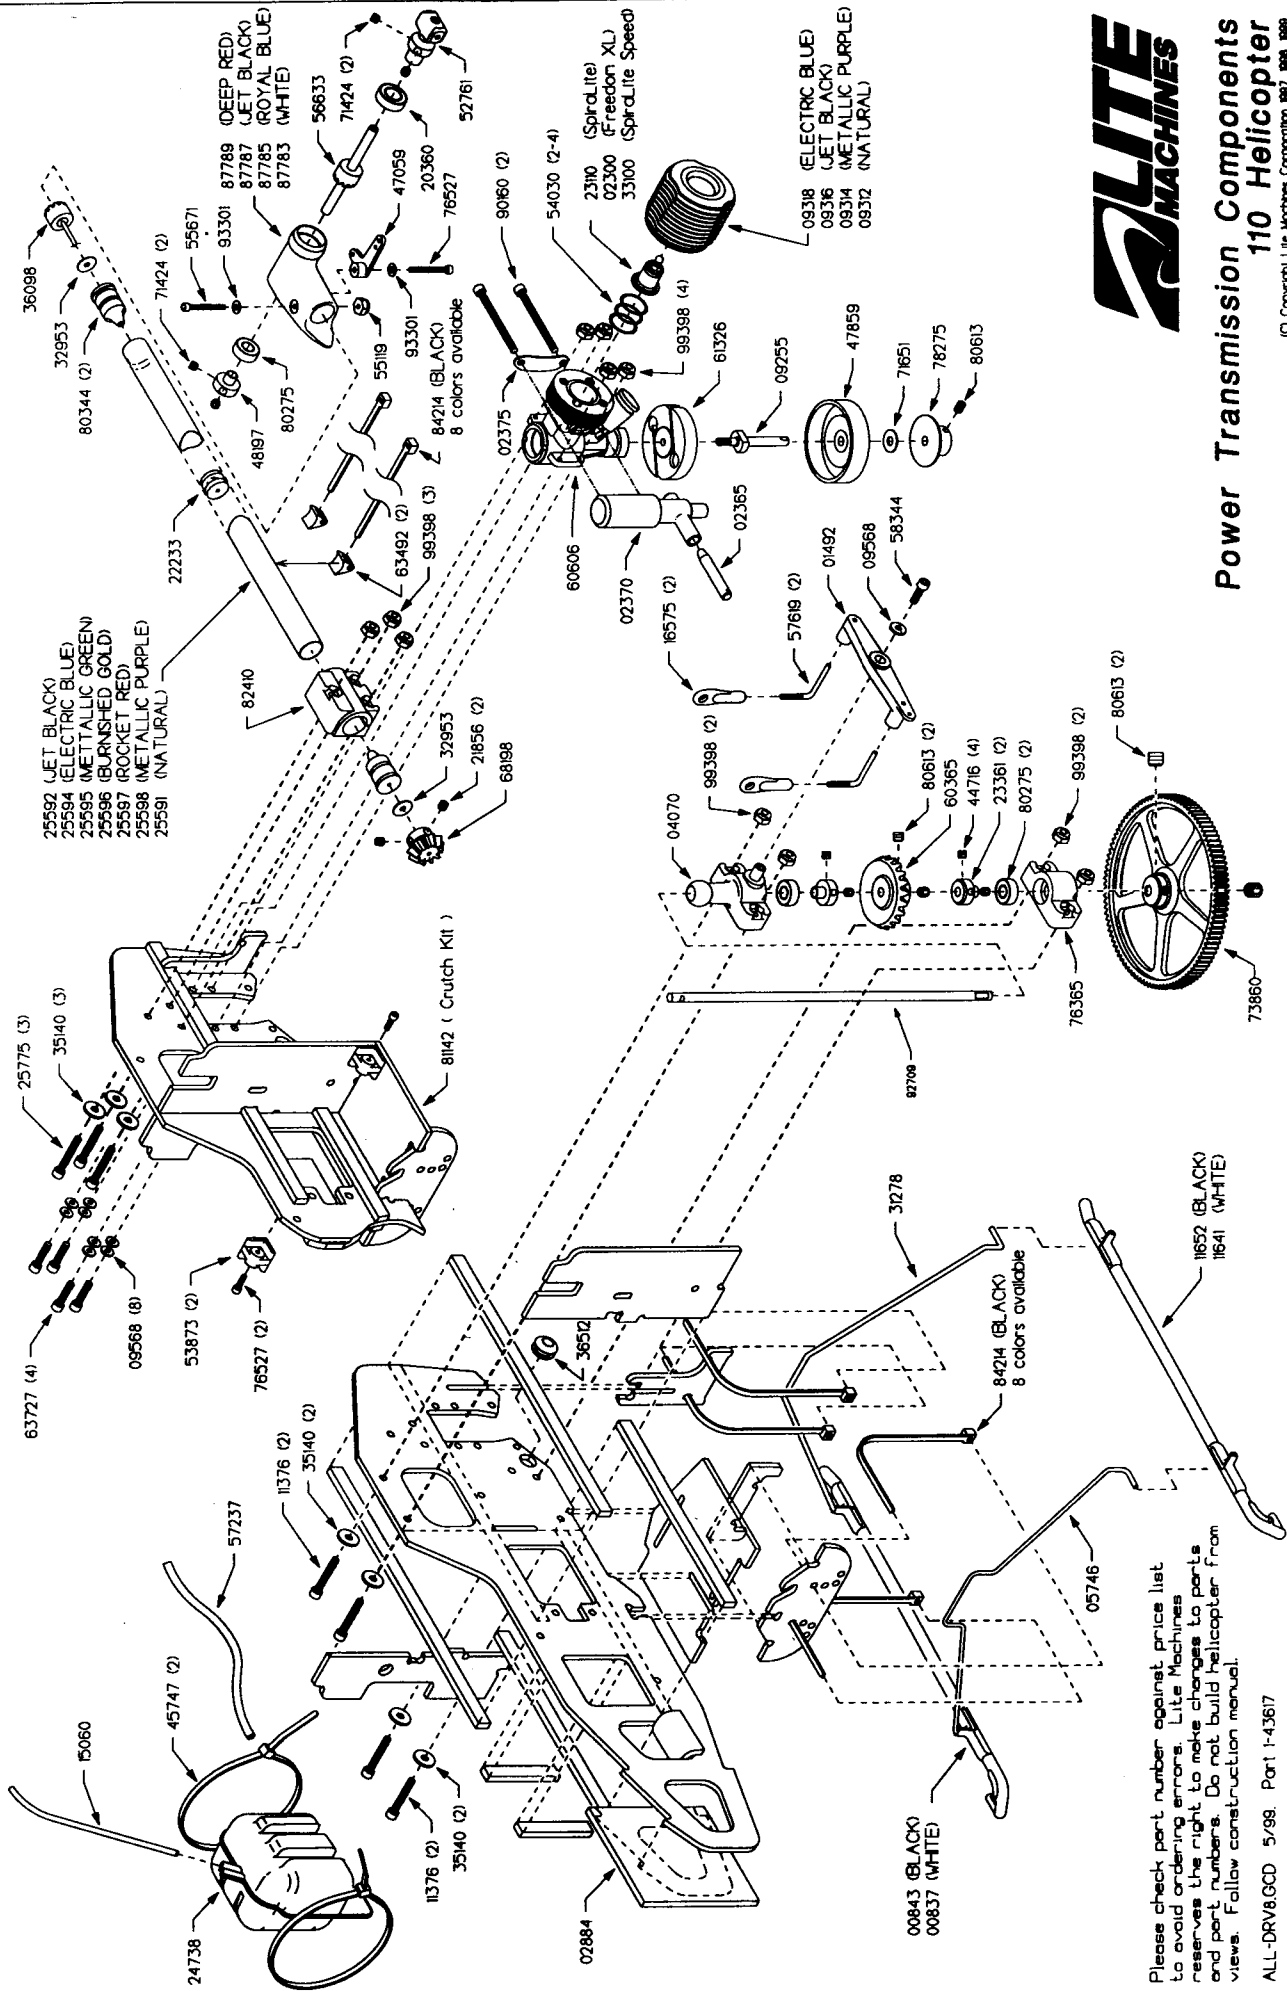

Power Transmission Components 110 Helicopter

Please check part number against price list to avoid ordering errors. Lite Machines reserves the right to make changes to parts and part numbers. Do not build helicopter from views. Follow construction manual.

ALL-DRV8GCD 5/98 Part 1-43617