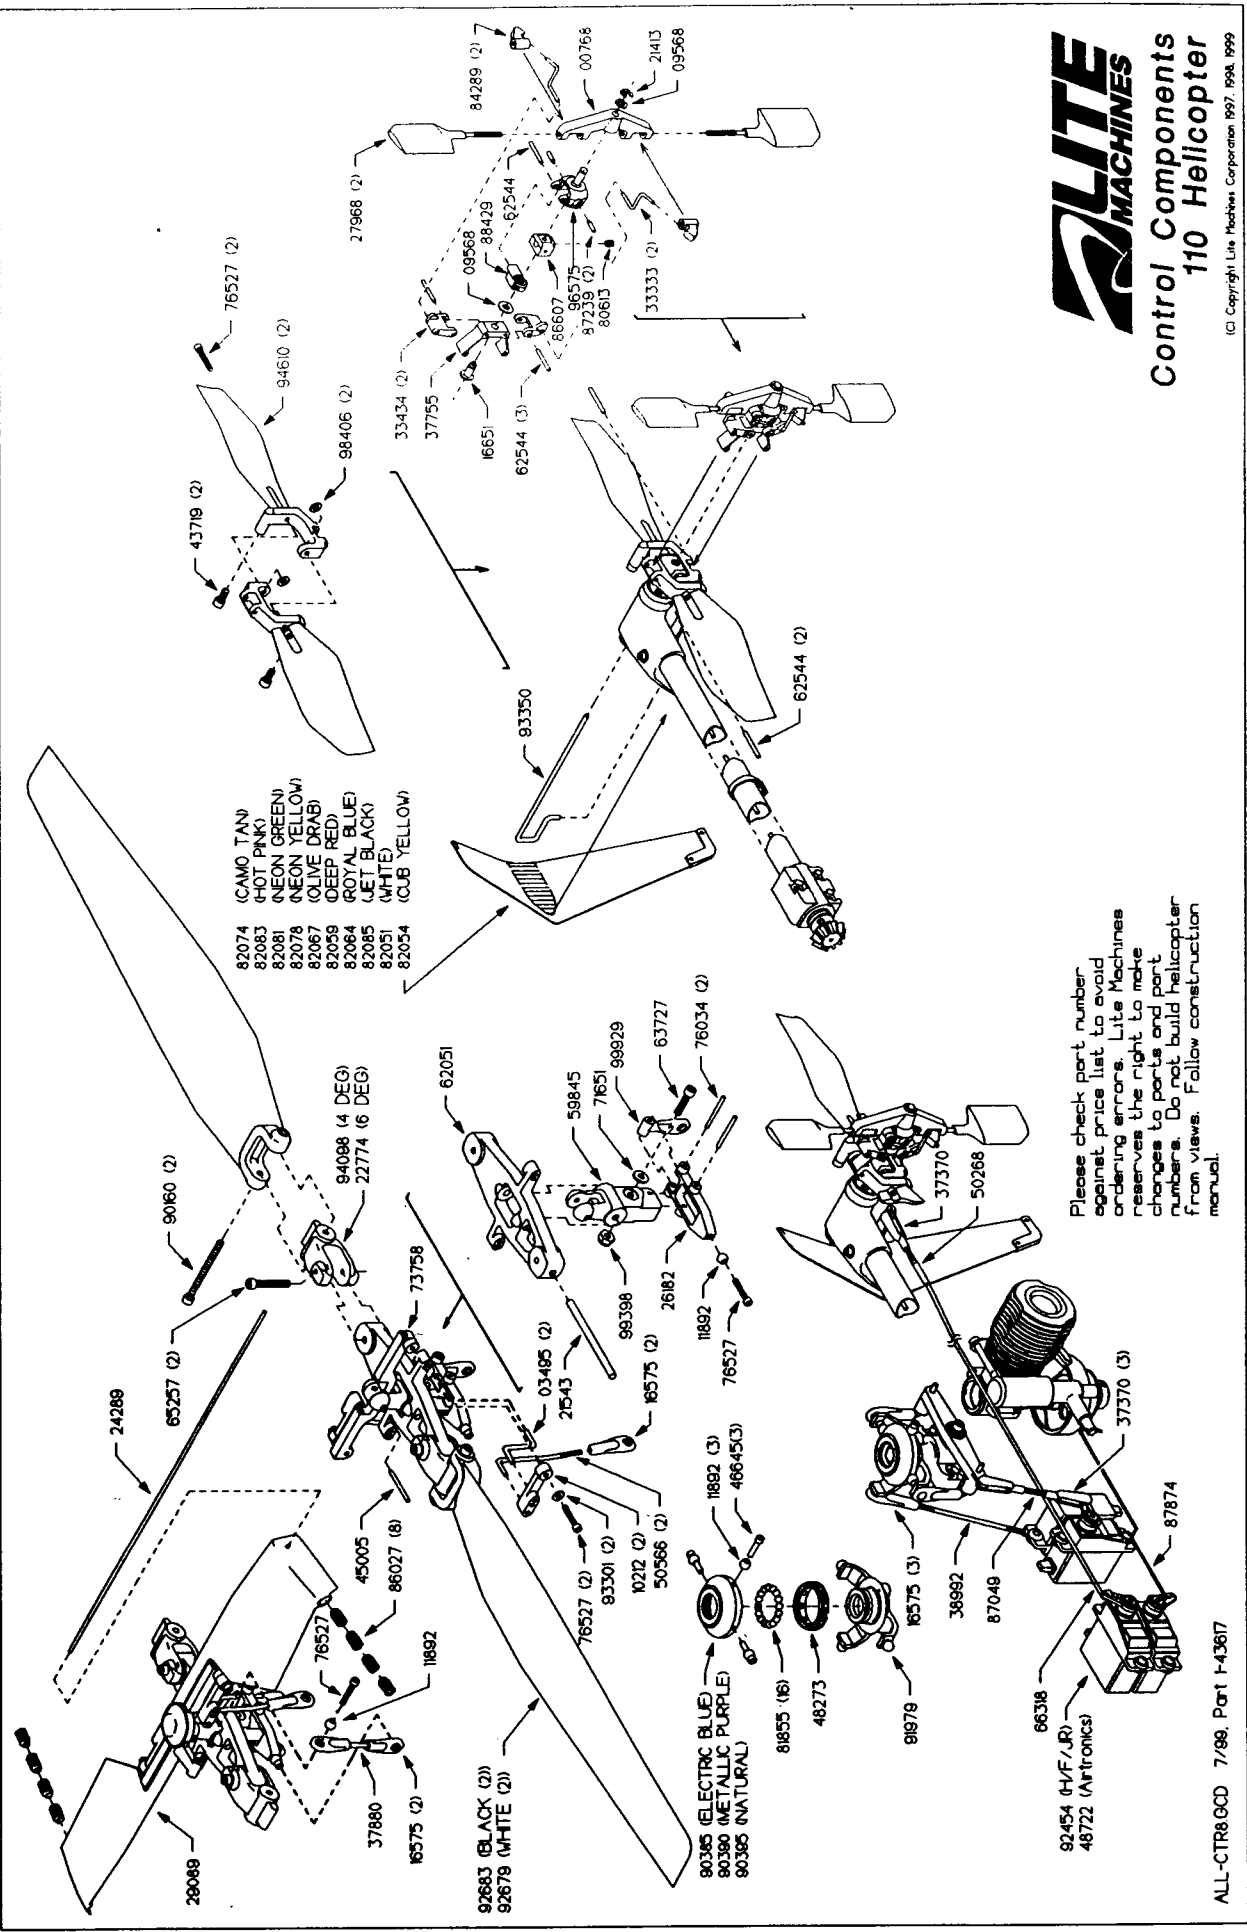

Control Components 110 Helicopter

© Copyright Lite Machines Corporation 1997, 1998, 1999

Please check part number against price list to avoid ordering errors. Lite Machines reserves the right to make changes to parts and part numbers. Do not build helicopter from views. Follow construction manual.