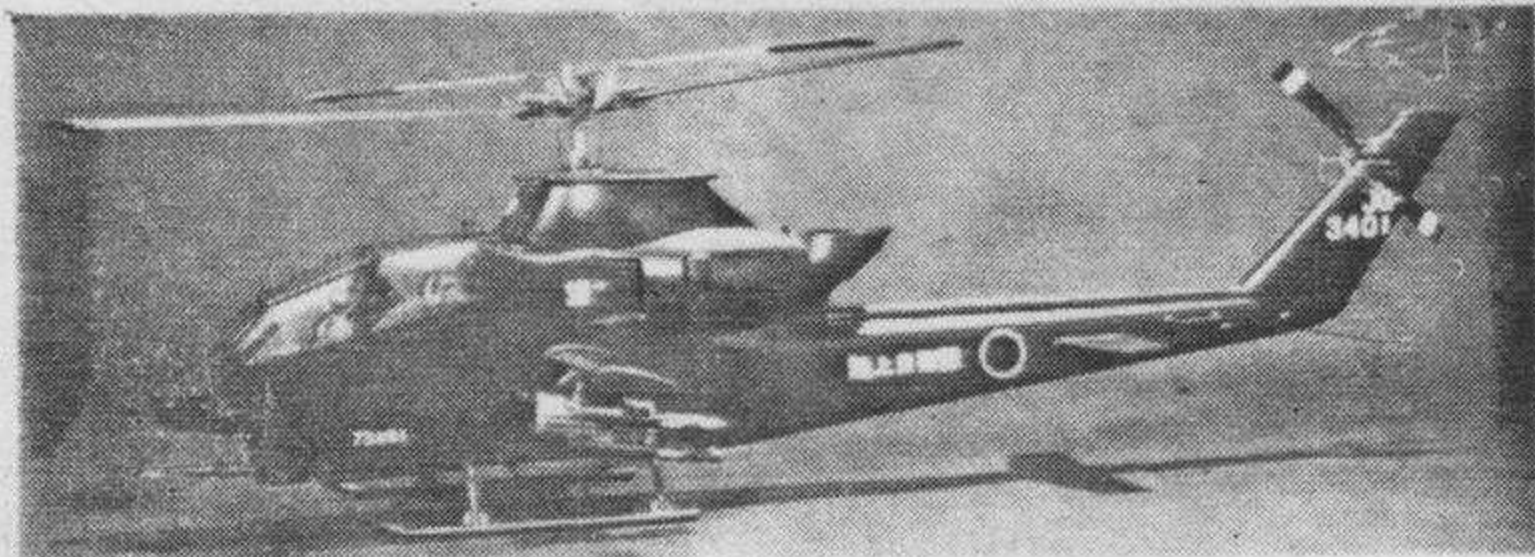

**HIROBO** for **1980/81**

A COMPLETELY NEW RANGE OF SUPERB SCALE RC HELICOPTERS

**BELL UH-1B "IROQUOIS"**

LIST \$591 HCW PRICE \$455

the new 1980/81 rotor head  
Fully machined, all ball-bearing, integral pitch arm and blade holder, profiled blade holders, single bolt fixing or lead lag adjustment as desired.

**BELL AH-1S "TOW COBRA"**

LIST \$642  
HCW PRICE \$525

**AEROSPATIALE SA-315B "LAMA"**

LIST \$520  
HCW PRICE \$425

**AEROSPATIALE GAZELLE SA341G**

LIST \$704  
HCW PRICE \$547

**BELL 206 "JET RANGER"**  
LIST \$602 HCW PRICE \$475

**ENSTROM 280C-C SHARK**

LIST \$571 HCW PRICE \$469

LIST \$2250  
HCW PRICE \$1995

**THE 1/5 SCALE UNIQUE BIG "LAMA"**