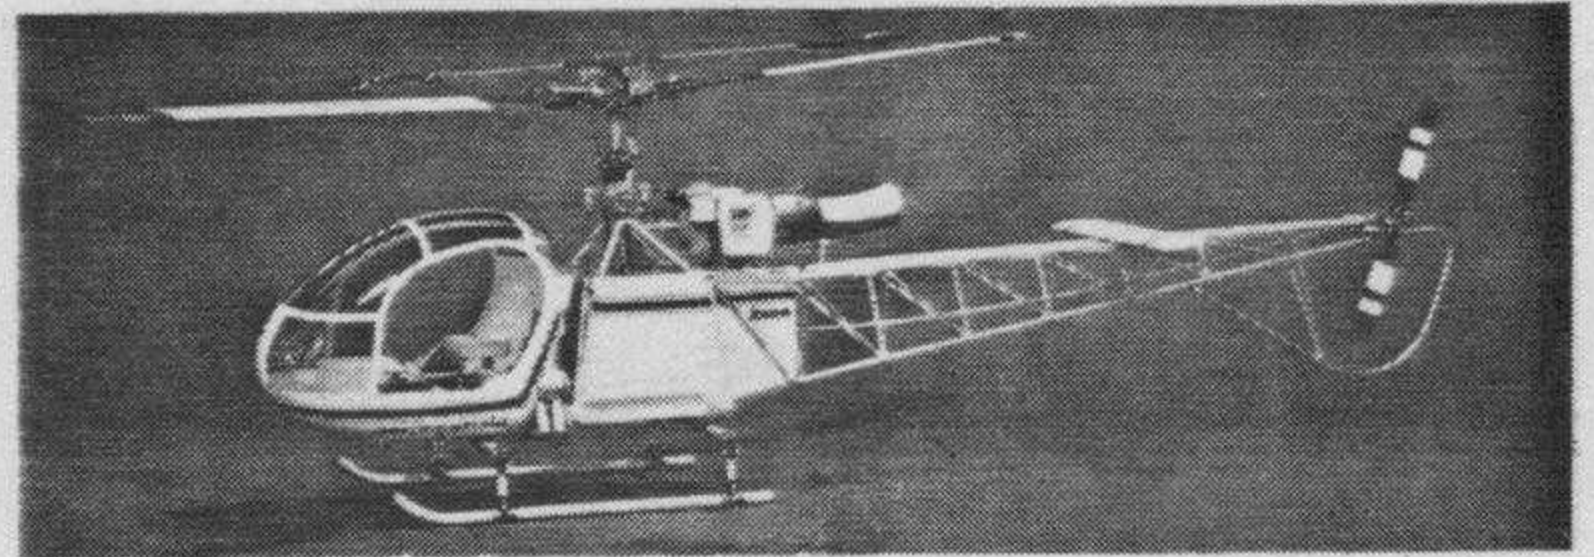

**HIROBO** for **1980/81**

A COMPLETELY NEW RANGE OF SUPERB SCALE RC HELICOPTERS

**BELL UH-1B "IROQUOIS"**

LIST \$591 HCW PRICE \$455

the new 1980/81 rotor head  
Fully machined, all ball-bearing, integral pitch arm and blade holder, profiled blade holders, single bolt fixing or lead lag adjustment as desired.

**BELL AH-1S "TOW COBRA"**

LIST \$642  
HCW PRICE \$525

**AEROSPATIALE SA-315B "LAMA"**

LIST \$520  
HCW PRICE \$425

**AEROSPATIALE GAZELLE SA341G**

LIST \$704  
HCW PRICE \$547

**BELL 206 "JET RANGER"**  
LIST \$602 HCW PRICE \$475

**ENSTROM 280C-C SHARK**

LIST \$571 HCW PRICE \$469

LIST \$2250  
HCW PRICE \$1995

**THE 1/5 SCALE UNIQUE BIG "LAMA"**