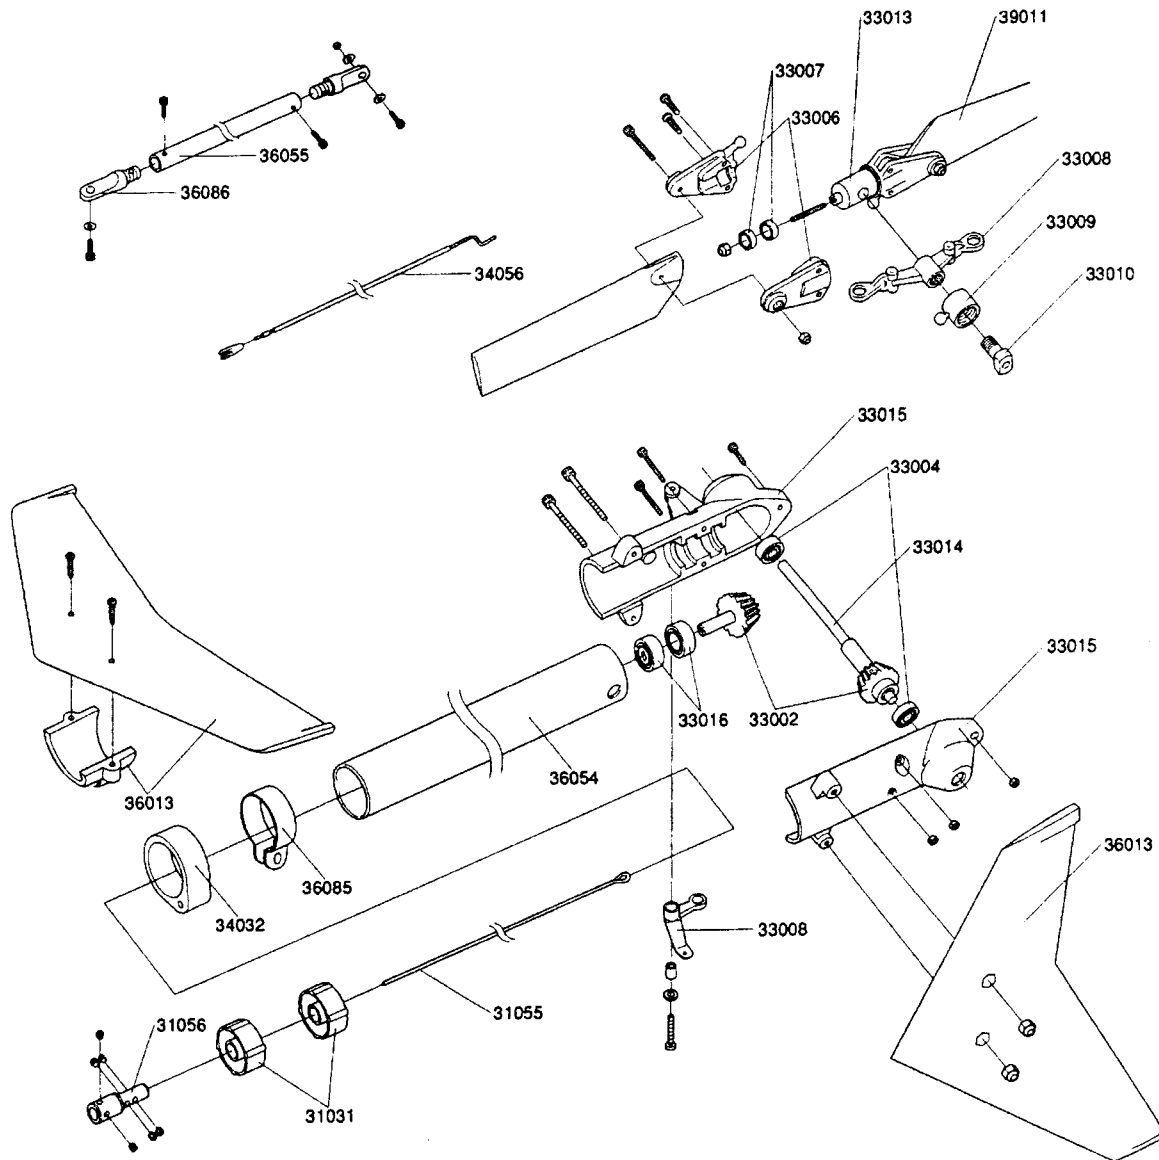

JP Part No	Description	Space Baron	Baron 30 2-Stroke	Baron 30 Electric	Baron 30 4-Stroke
6617631	31031	DRV WIRE GUIDE B30 2/4/E	✓	✓	✓
6617645	31055	TR DRIVE SHFT B30. 2/4/E	✓	✓	✓
6617646	31056	TR DRIVE CONN B30. 2/4/E	✓	✓	✓
6618760	33002	T/R INPUT + OUTPUT GEARS	✓	✓	✓
6618780	33004	T/R O/PUT GEAR BRGS (2)	✓	✓	✓
6618800	33006	TAIL ROTOR GRIP SET	✓	✓	✓
6618810	33007	TAIL GRIP BEARINGS (2)	✓	✓	✓
6618820	33008	T/R B/CRANK & PITCH YOKE	✓	✓	✓
6618830	33009	TAIL PITCH CHANGE SLIDER	✓	✓	✓
6618840	33010	T/PITCH BRASS SLIDE BUSH	✓	✓	✓
6618850	33013	TAIL ROTOR HUB	✓	✓	✓
6618860	33014	TAIL OUTPUT SHAFT	✓	✓	✓
6618793	33015	TAIL GEARBOX H'SING MKII	✓	✓	✓
6618795	33016	T/R INPUT GEAR BRGS MKII	✓	✓	✓
6618880	34032	T/PITCH SNAKE BRACKET	✓	✓	✓
6617796	34056	TR PITCH SNAKE B30. 2/4E	✓	✓	✓
6618890	36013	FIN & STAB. SET	✓	✓	✓
6617874	36054	TAIL BOOM BARON 30. 2/4E	✓	✓	✓
6617875	36055	BOOM SUPP. SET B30. 2/4E	✓	✓	✓
6617905	36085	BOOM SUPP. BRAC B30 2/4E	✓	✓	✓
6617906	36086	BOOM SUP.INSERT B30 2/4E	✓	✓	✓
6617991	39011	TAIL BLADES B30. 2/4/E	✓	✓	✓