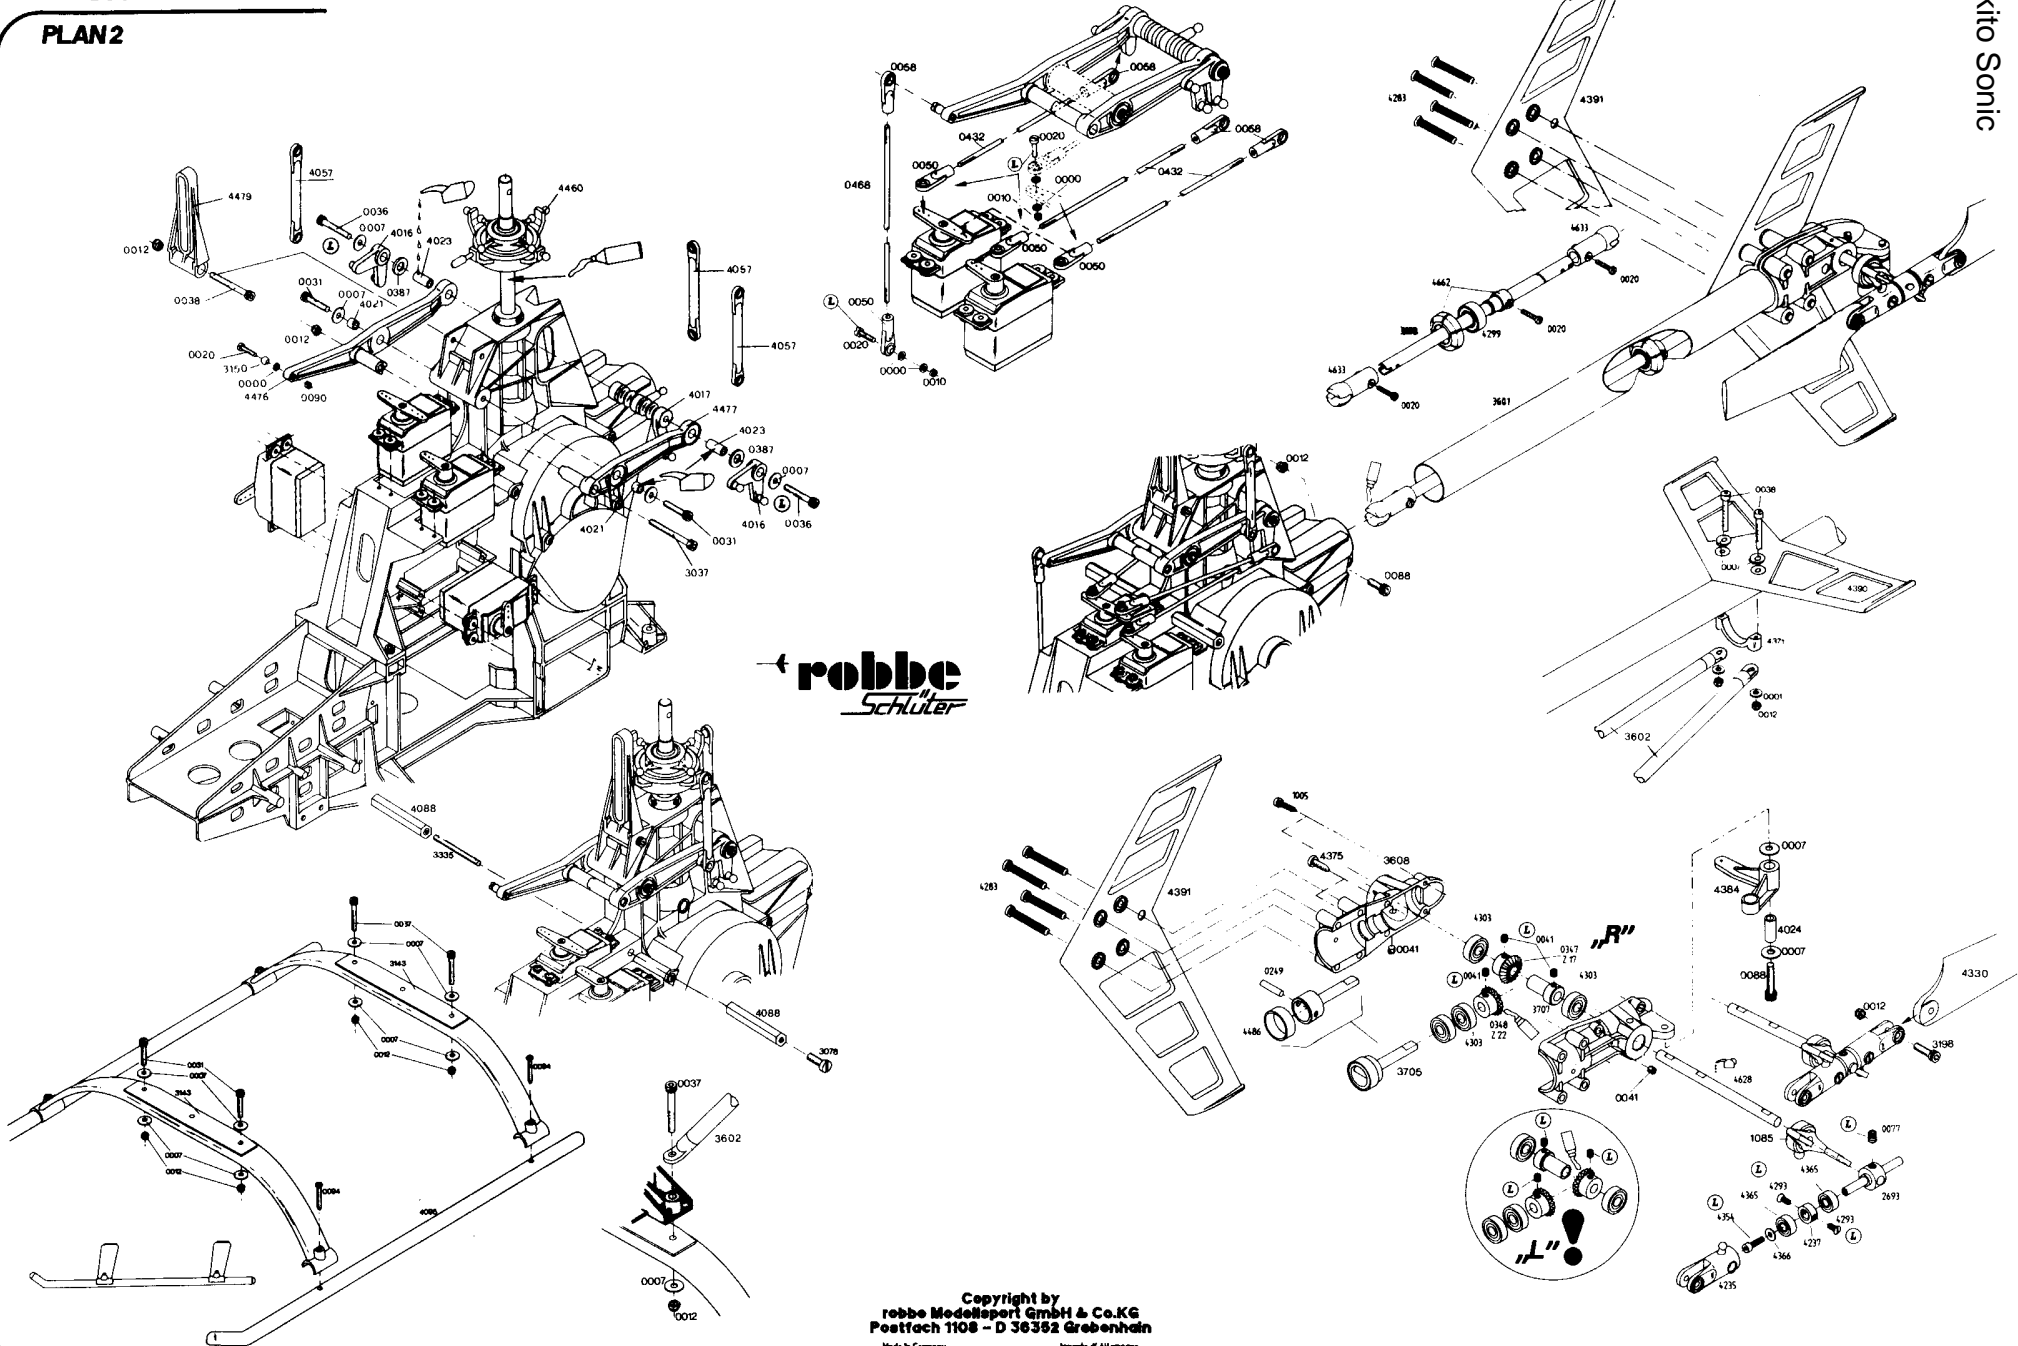

robbe Schuster

Copyright by
 robbe Modellimport GmbH & Co.KG
 Postfach 1108 - D 36362 Grebenhain
 Made in Germany Importeur d'Allemagne

S3001

Moskito Sonic

PLAN 2

Moskito Sonic

Copyright by
robbe Modellsport GmbH & Co.KG
Postfach 1108 - D 36382 Grehenhan
Made in Germany

S3001

Moskito Sonic

PLAN 3

Copyright by
 robbe Modellimport GmbH & Co.KG
 Postfach 1108 - D 30352 Grebenhain
 Made in Germany Importeur in Allemagne

70-14753 E.6