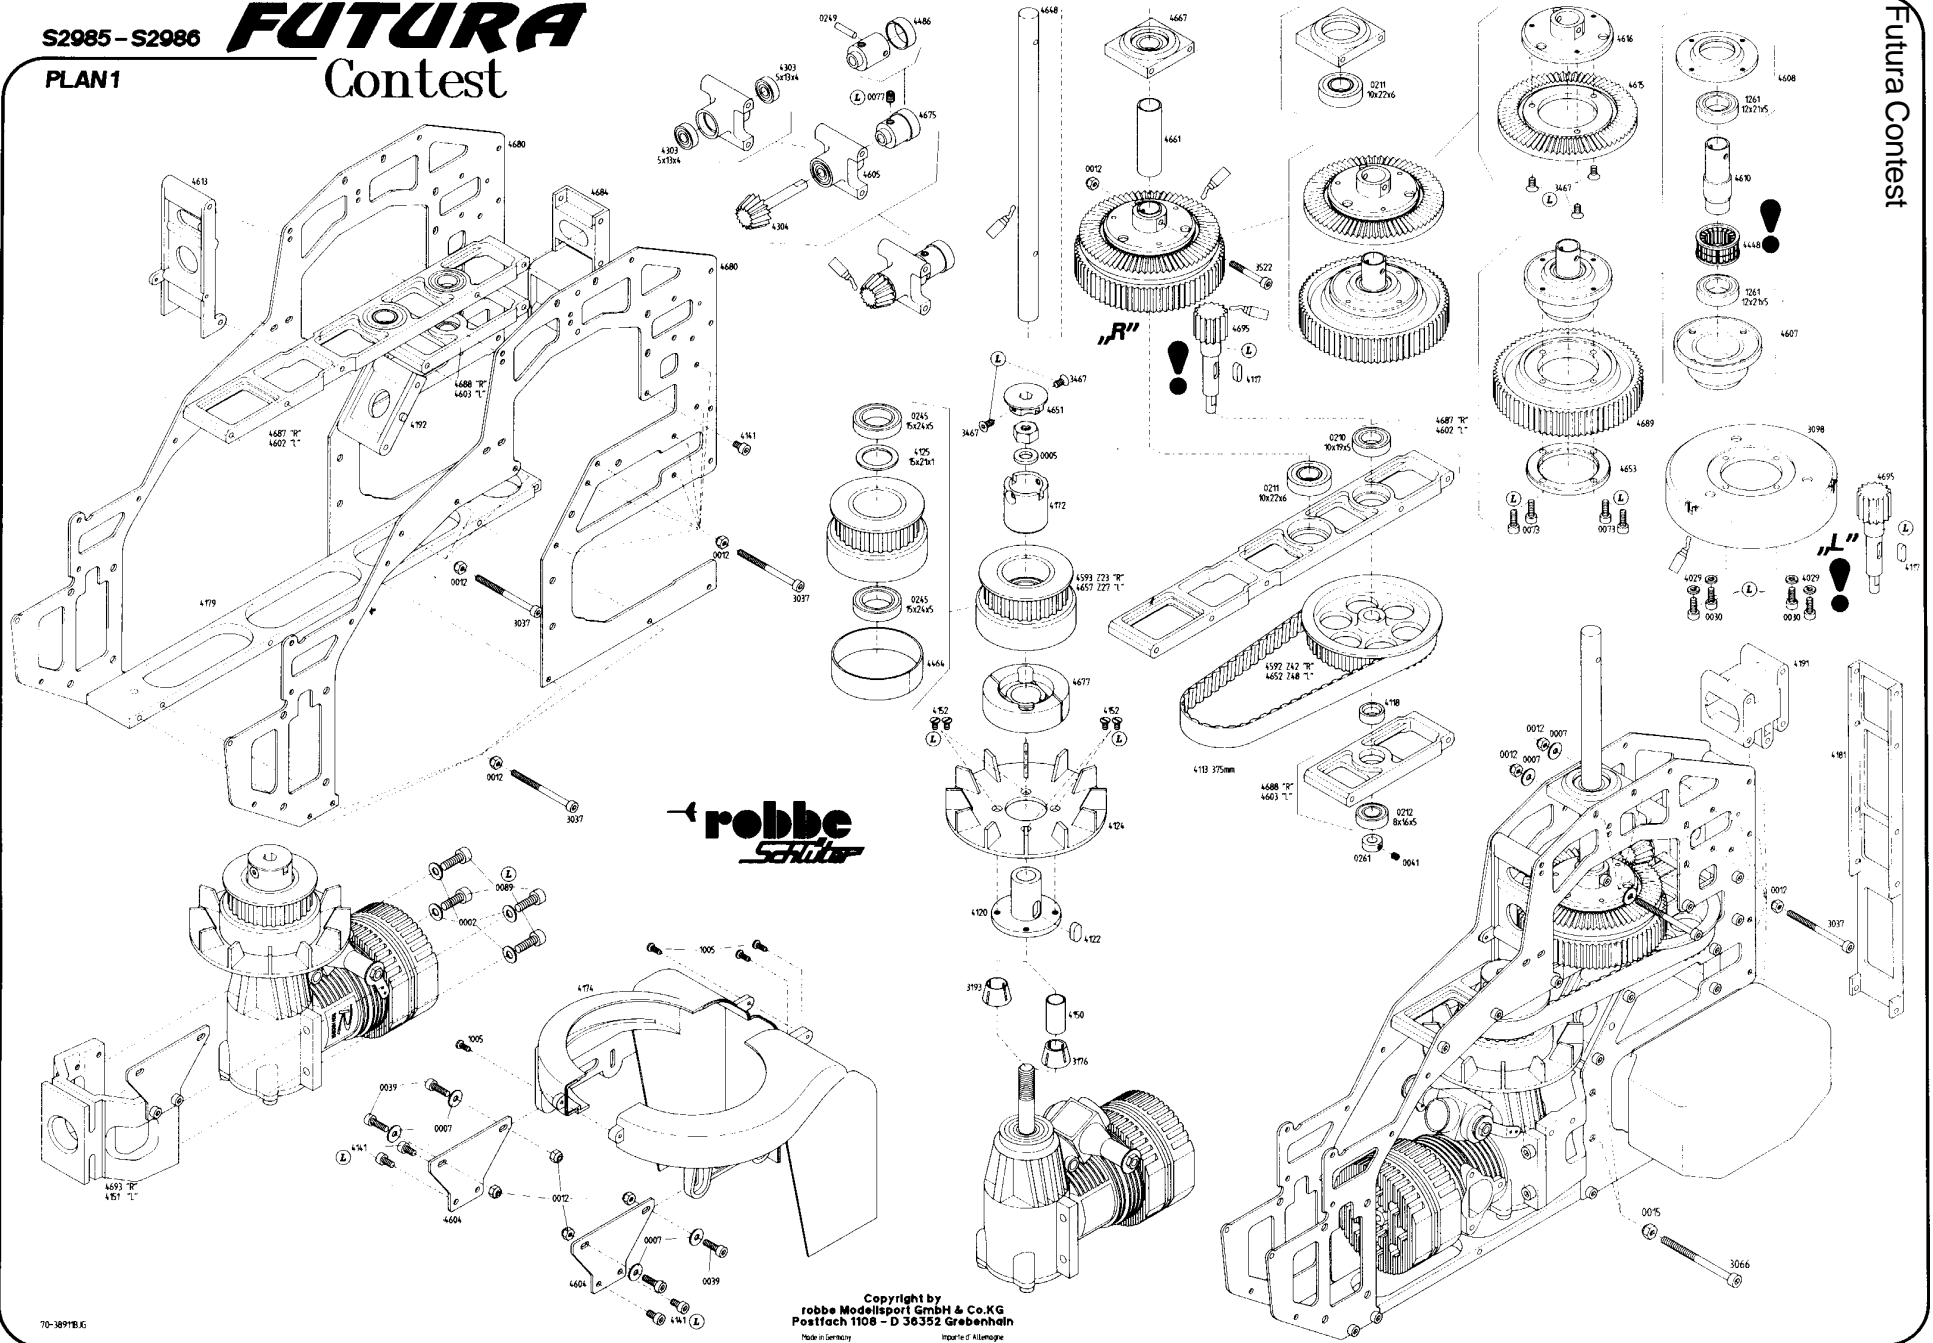

S2985 - S2986

FUTURA Contest

PLAN 1

Futura Contest

Copyright by
robbe Modellsport GmbH & Co.KG
Postfach 1108 - D 36352 Grebenheln
Made in Germany   Made in Allemagne

70-3891B.6