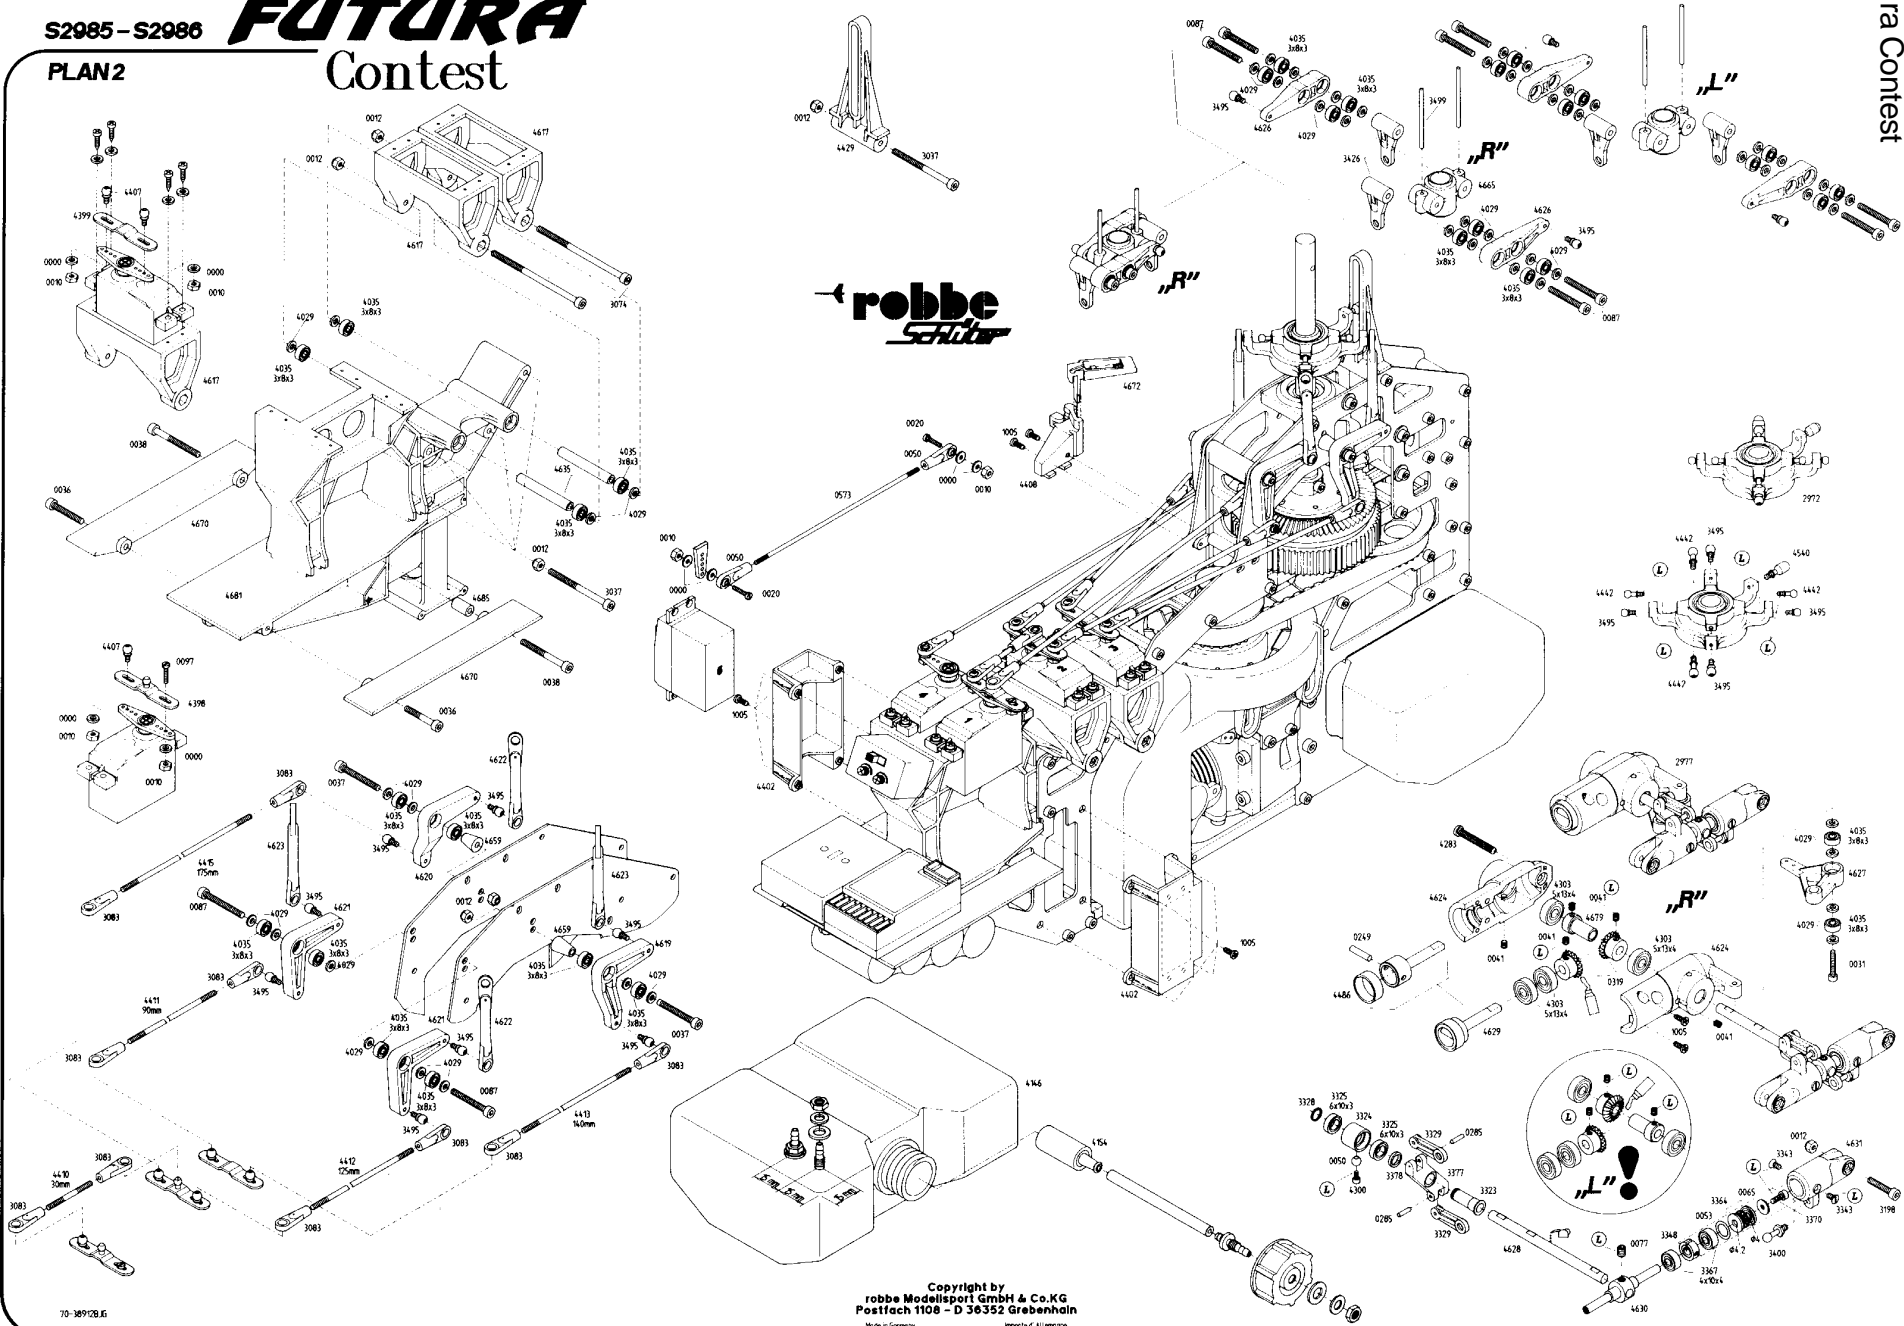

S2085 - S2086 **FUTURA** Contest

PLAN 2

robbe
Schüler

70 389128.IG