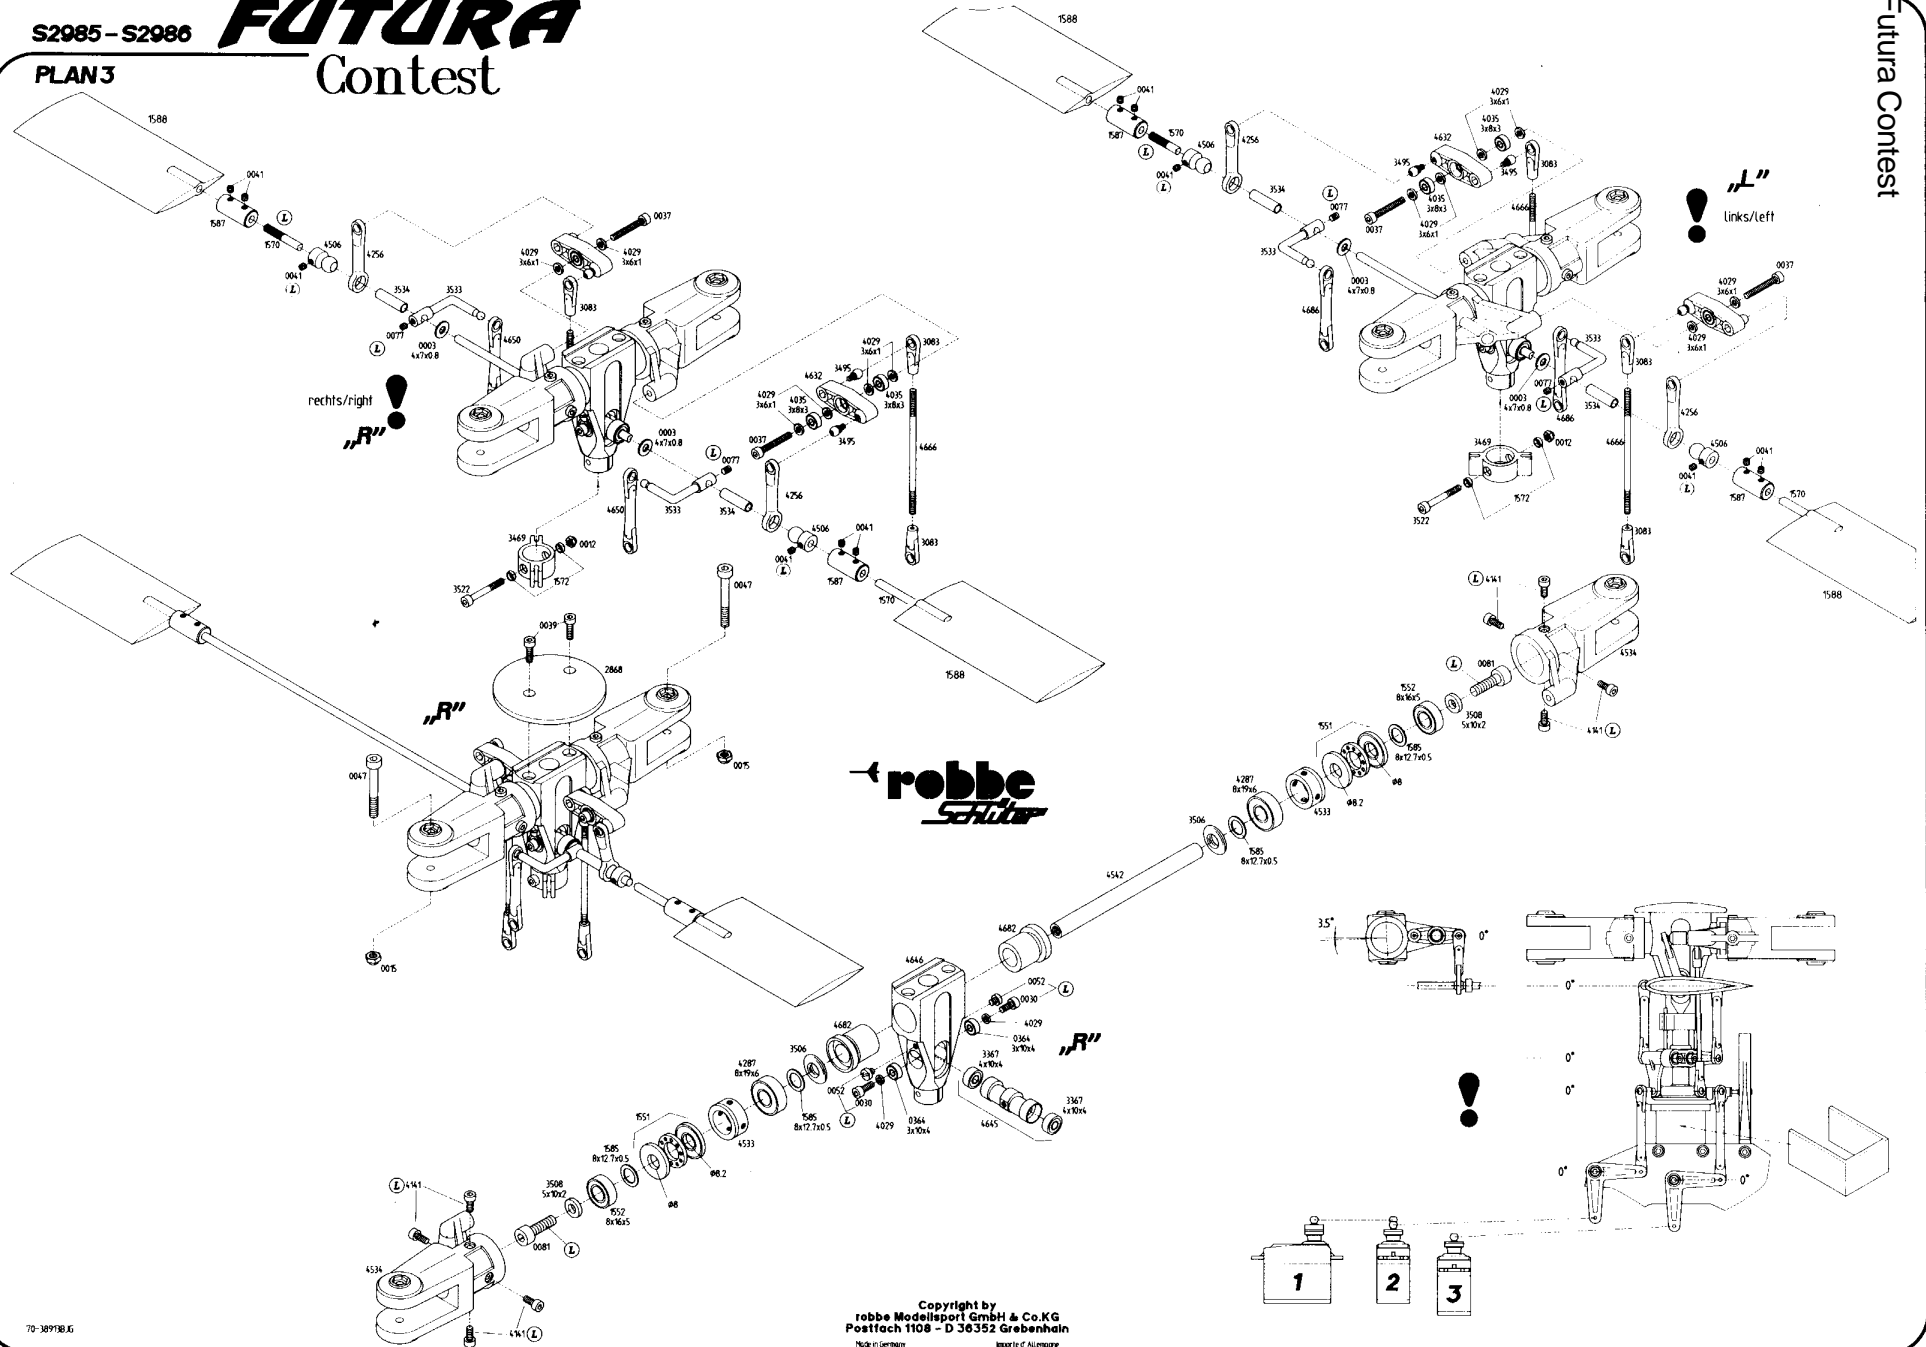

S2985 - S2986

FUTURA Contest

PLAN 3

Futura Contest

robbe
Schüler

Copyright by
robbe Modellsport GmbH & Co. KG
Postfach 1108 - D 36382 Grebenhain
Made in Germany Importeur: C. Allmann