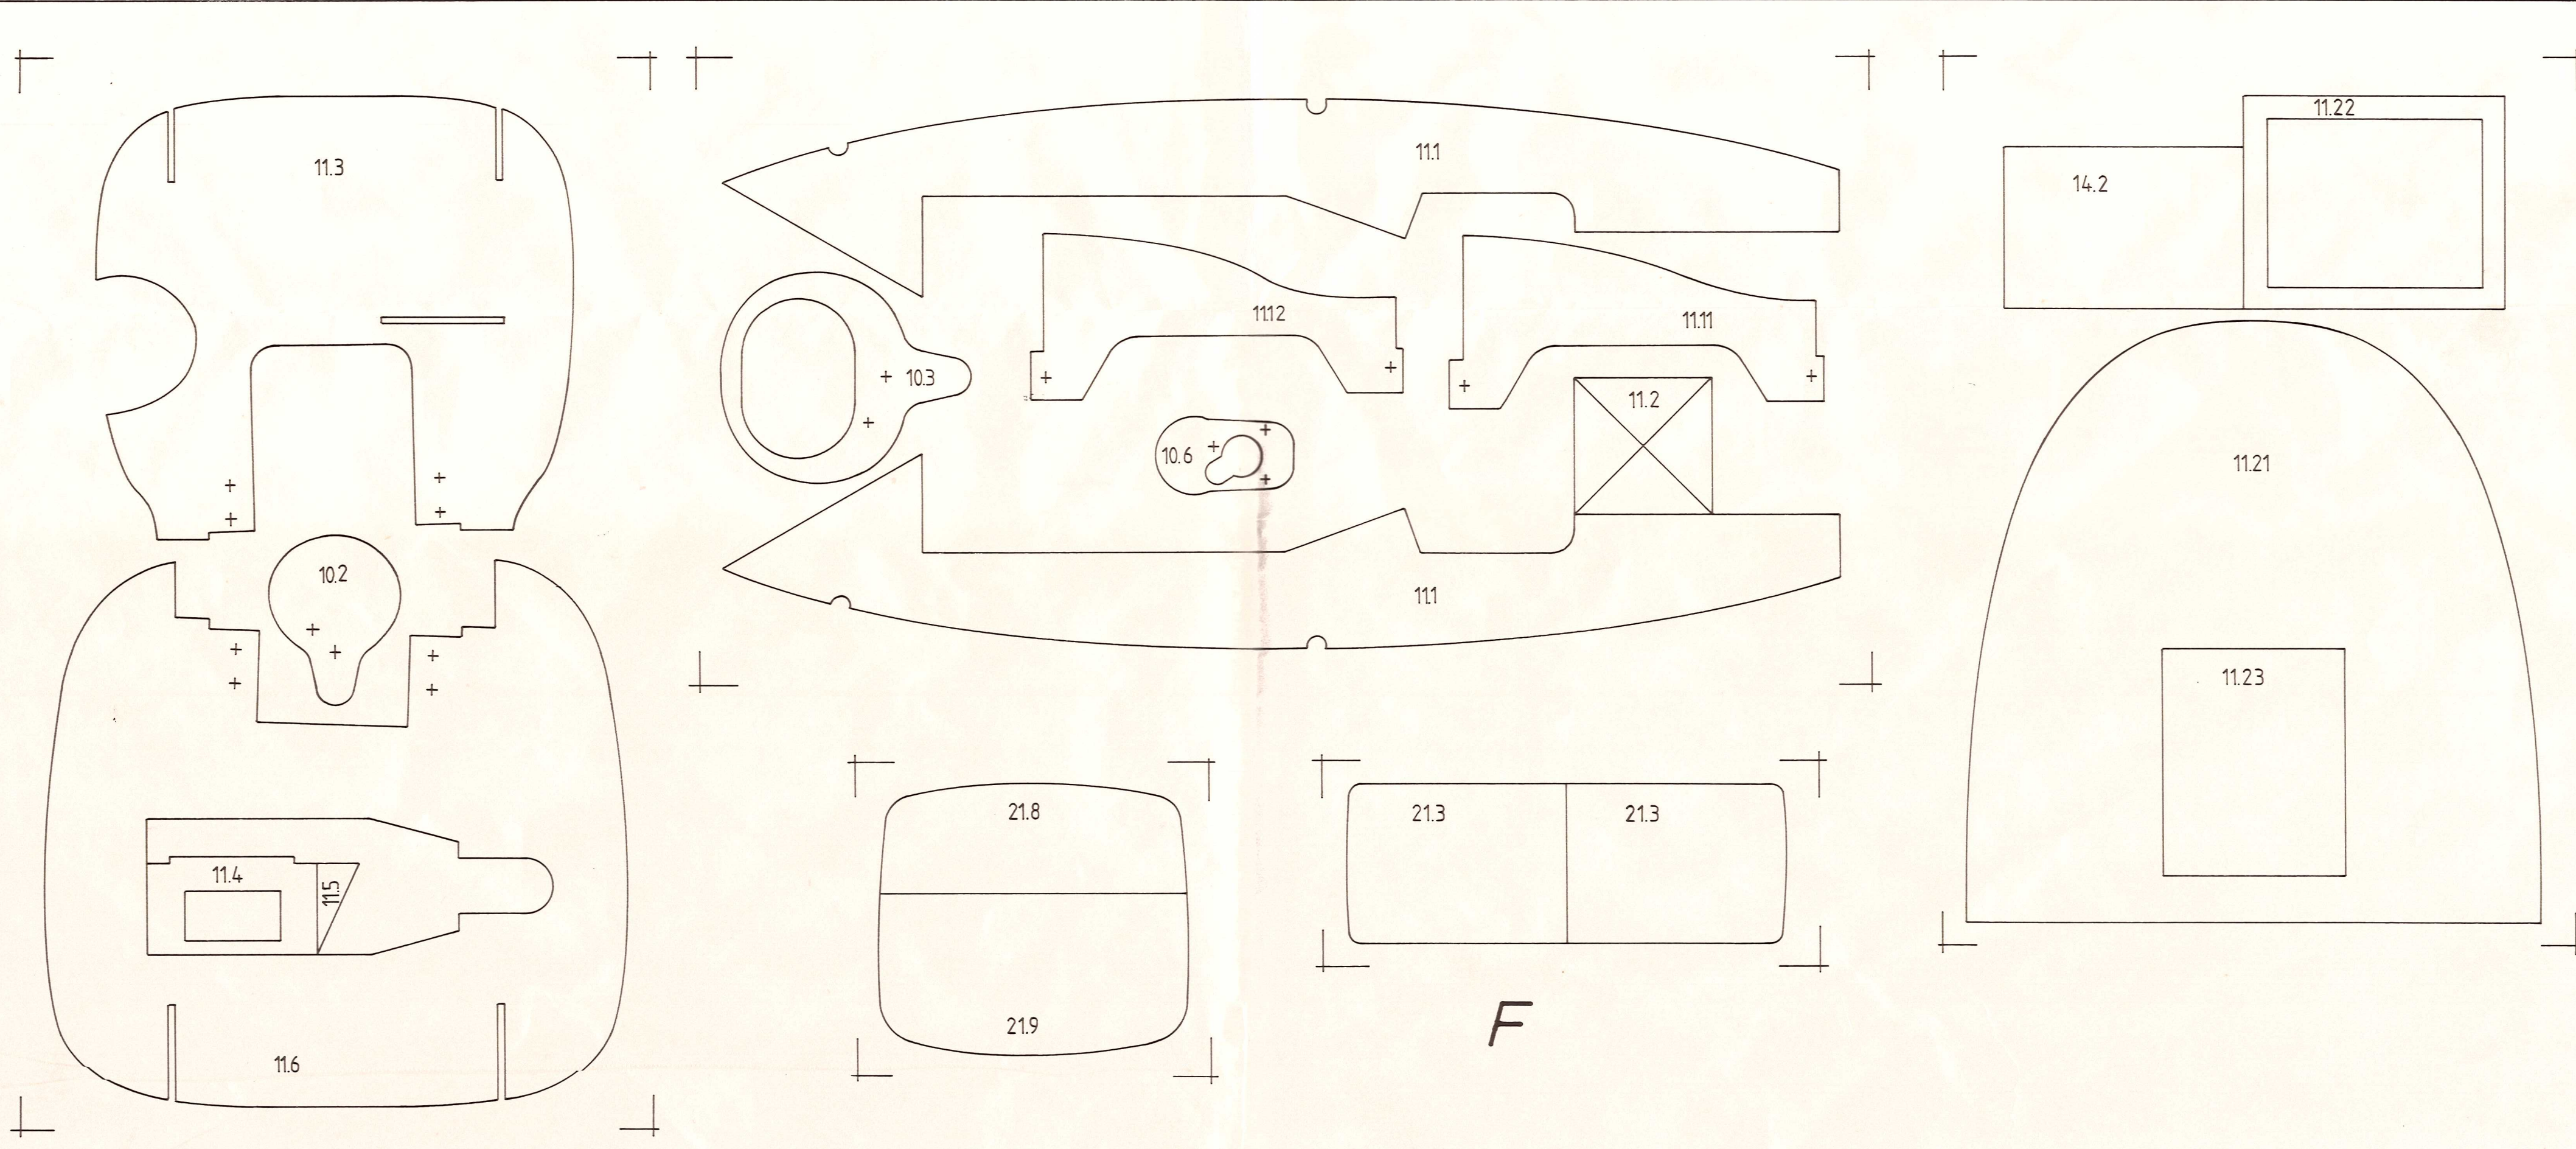

Ecureuil

No. 3860

A-60-60-09

No	z mm	M
4.6	83 mm / appr 3 1/2"	
6.15	78 mm / appr 3 1/4"	
6.19	88 mm / appr 3 5/8"