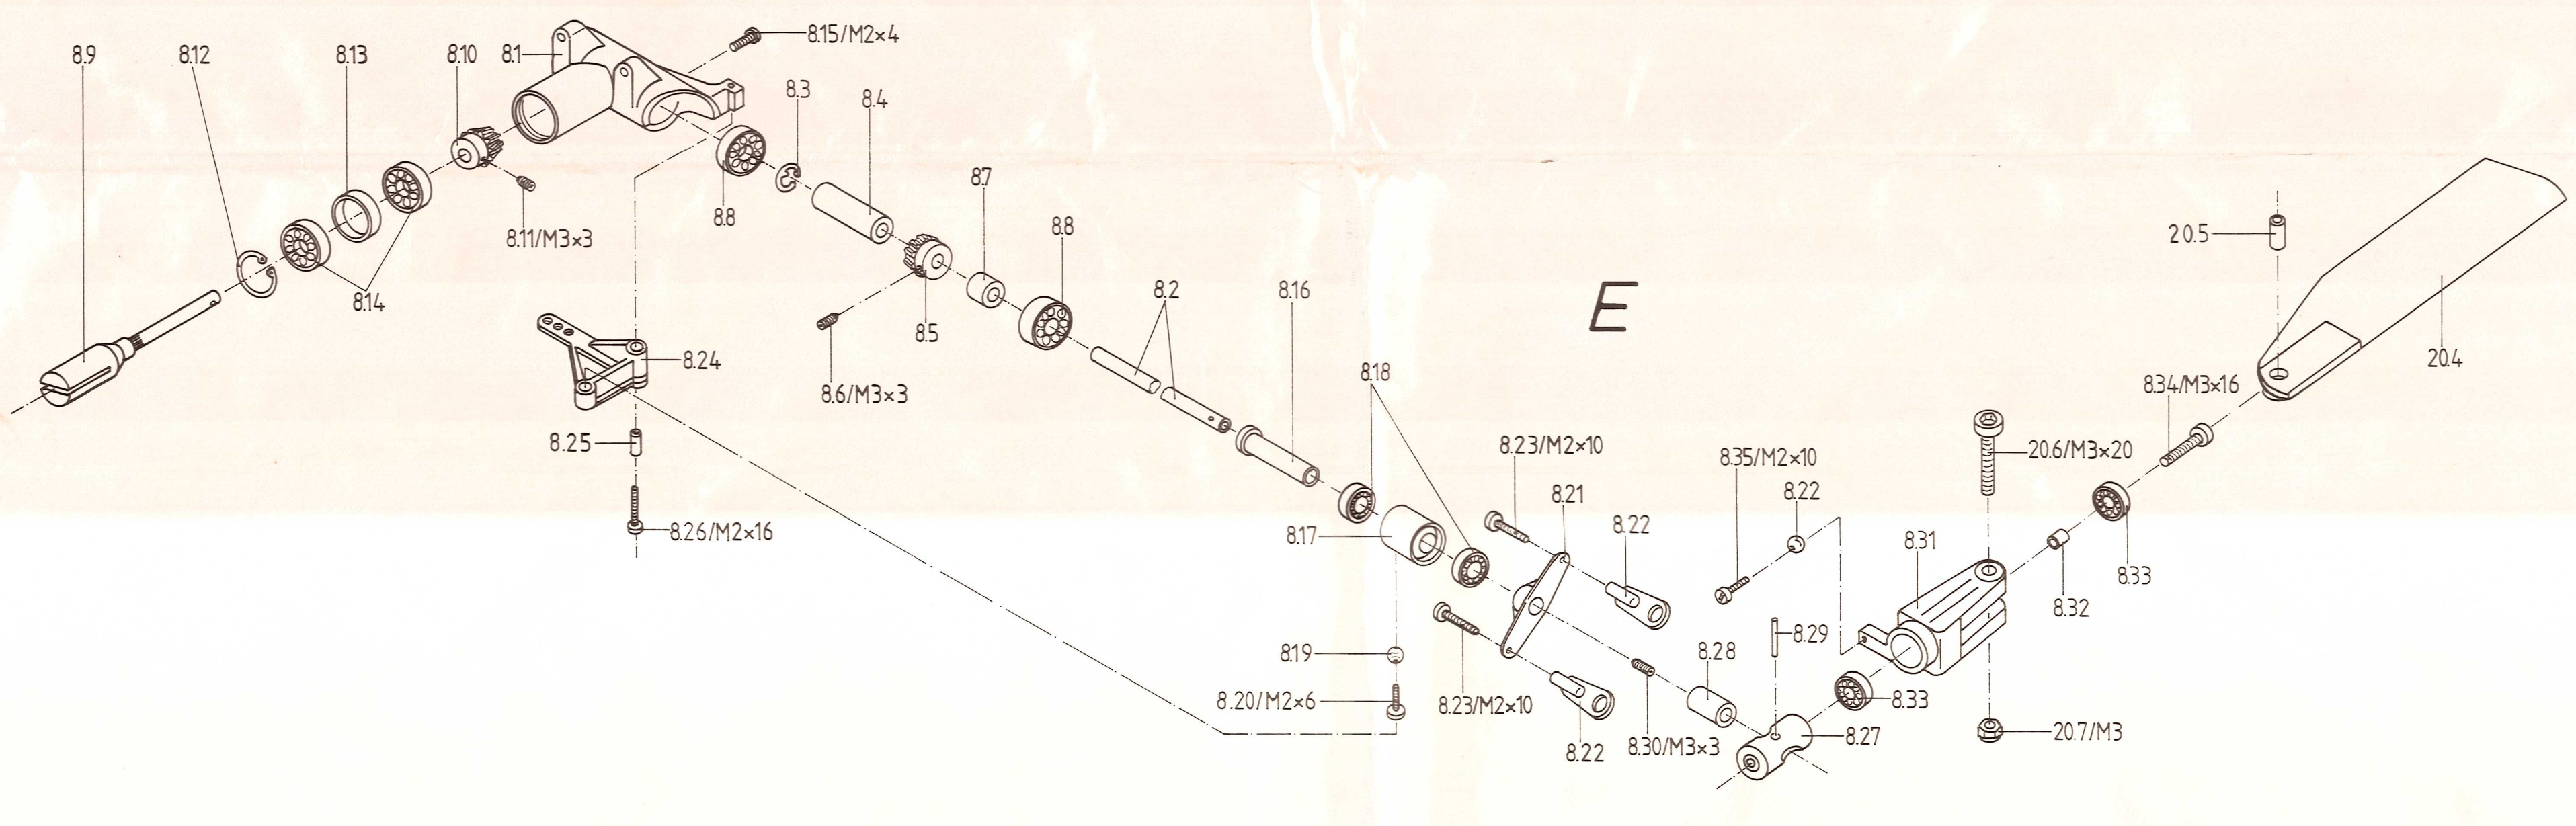

Ecureuil

No. 3860

A-60-60-09

No	z mm	M
4.6	83 mm / appr 3 1/2"	
6.15	78 mm / appr 3 1/4"	
6.19	88 mm / appr 3 5/8"