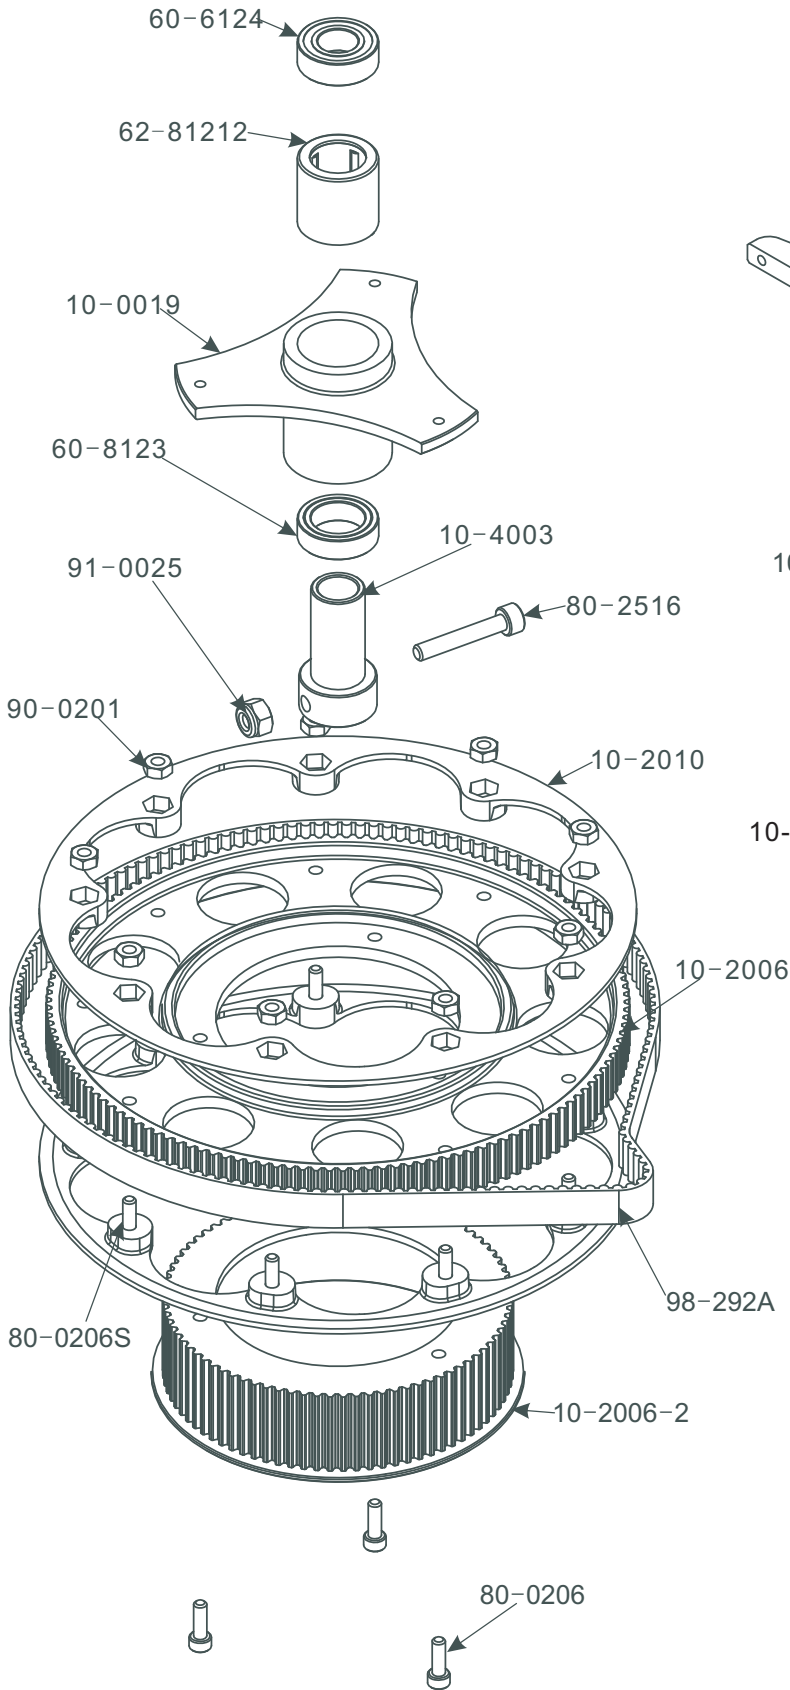

10-0021-a16: 16T x 4mm hole  
 10-0021-b16: 16T x 3.17 hole  
 10-0021-a17: 17T x 4mm hole  
 10-0021-b17: 17T x 3.17 hole  
 10-0021-a18: 18T x 4mm hole  
 10-0021-b18: 18T x 3.17 hole

Part No.	Part Description	Qty,
10-0019	Autorotation Hub	1 pcs/bag
10-0020	Motor Mount	1 pcs/bag
10-0021-a16	Motor Pulley 16Tx4mm hole	1 pcs/bag
10-0021-a17	Motor Pulley 17Tx4mm hole	1 pcs/bag
10-0021-a18	Motor Pulley 18Tx4mm hole	1 pcs/bag
10-0021-b16	Motor Pulley 16Tx3.17mm hole	1 pcs/bag
10-0021-b17	Motor Pulley 17Tx3.17mm hole	1 pcs/bag
10-0021-b18	Motor Pulley 18Tx3.17mm hole	1 pcs/bag
10-0026	Motor Tool	1 pcs/bag
10-2006	Main Pulley	1 pcs/bag
10-2006-2	Tail Drive Pulley	1 pcs/bag
10-2010	Pulley Flange	2 pcs/bag
10-2617	2617 motor shell	1 set/bag
10-2619N	2617motor shaft with collar	1 pcs/bag
10-2621	Warp motor stator with cover	1 pcs/bag
10-4003	Autorotation Sleeve	1 pcs/bag
60-4083	Ball Bearings 4x8x3	5 pcs/bag
60-4094	Ball Bearings 4x9x4	5 pcs/bag
60-6124	Ball Bearings 6x12x4	2 pcs/bag
60-8123	Ball Bearings 8x12x3.5	2 pcs/bag
62-81212	6e Way Bearing 8x12x12	1 pcs/bag
79-0306	Button Head Bolts M3x6	10 pcs/bag
80-0206	Cap Head Bolts 2x6	10 pcs/bag
80-2516	Cap Head Bolts M2.5x16	10 pcs/bag
81-0303	Set Screws M3x3	10 pcs/bag
81-0304	Set Screws M3x4	10 pcs/bag
90-0201	Hex Nuts 2x1	10 pcs/bag
91-0025	Nylon Lock Nuts M2.5	10 pcs/bag
98-292A	Drive Belt M2x292	1 pcs/bag
SZ617	Warp 6S motor kv1320	1 set/bag
83-0003	3IClip	10 pcs/bag