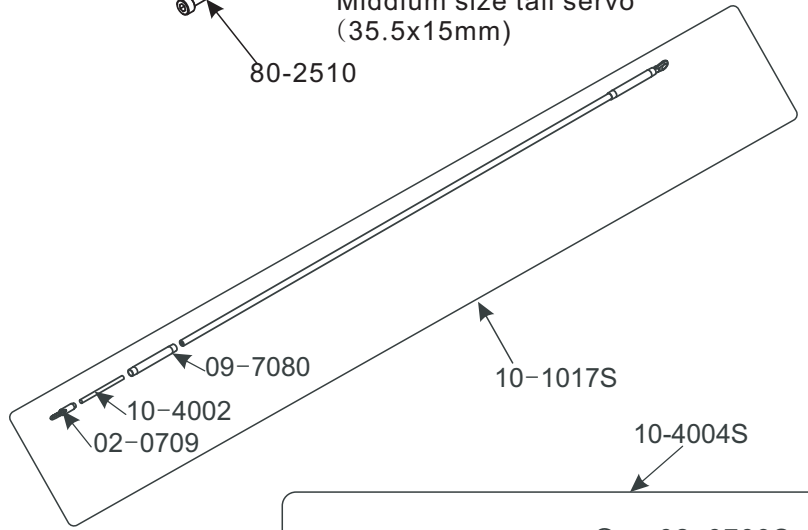

- 10-6000R Red Paint Canopy
- 10-6000G Green Paint Canopy
- 10-6000W Unpainted Canopy
- 10-6000S White Strip Canopy
- 10-6000WR White Canopy with Red Windows