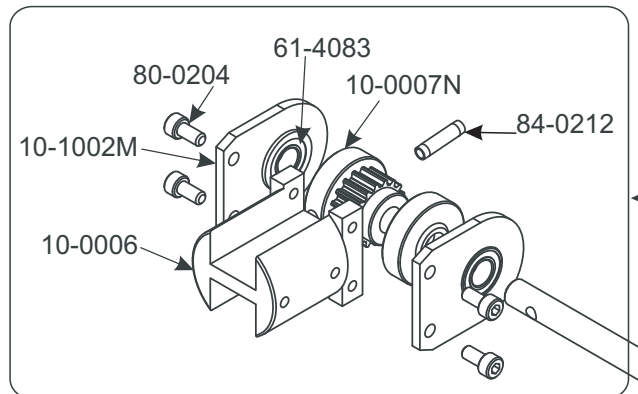

10-0007N:19Teeth
10-0007:17Teeth

← 10-8006