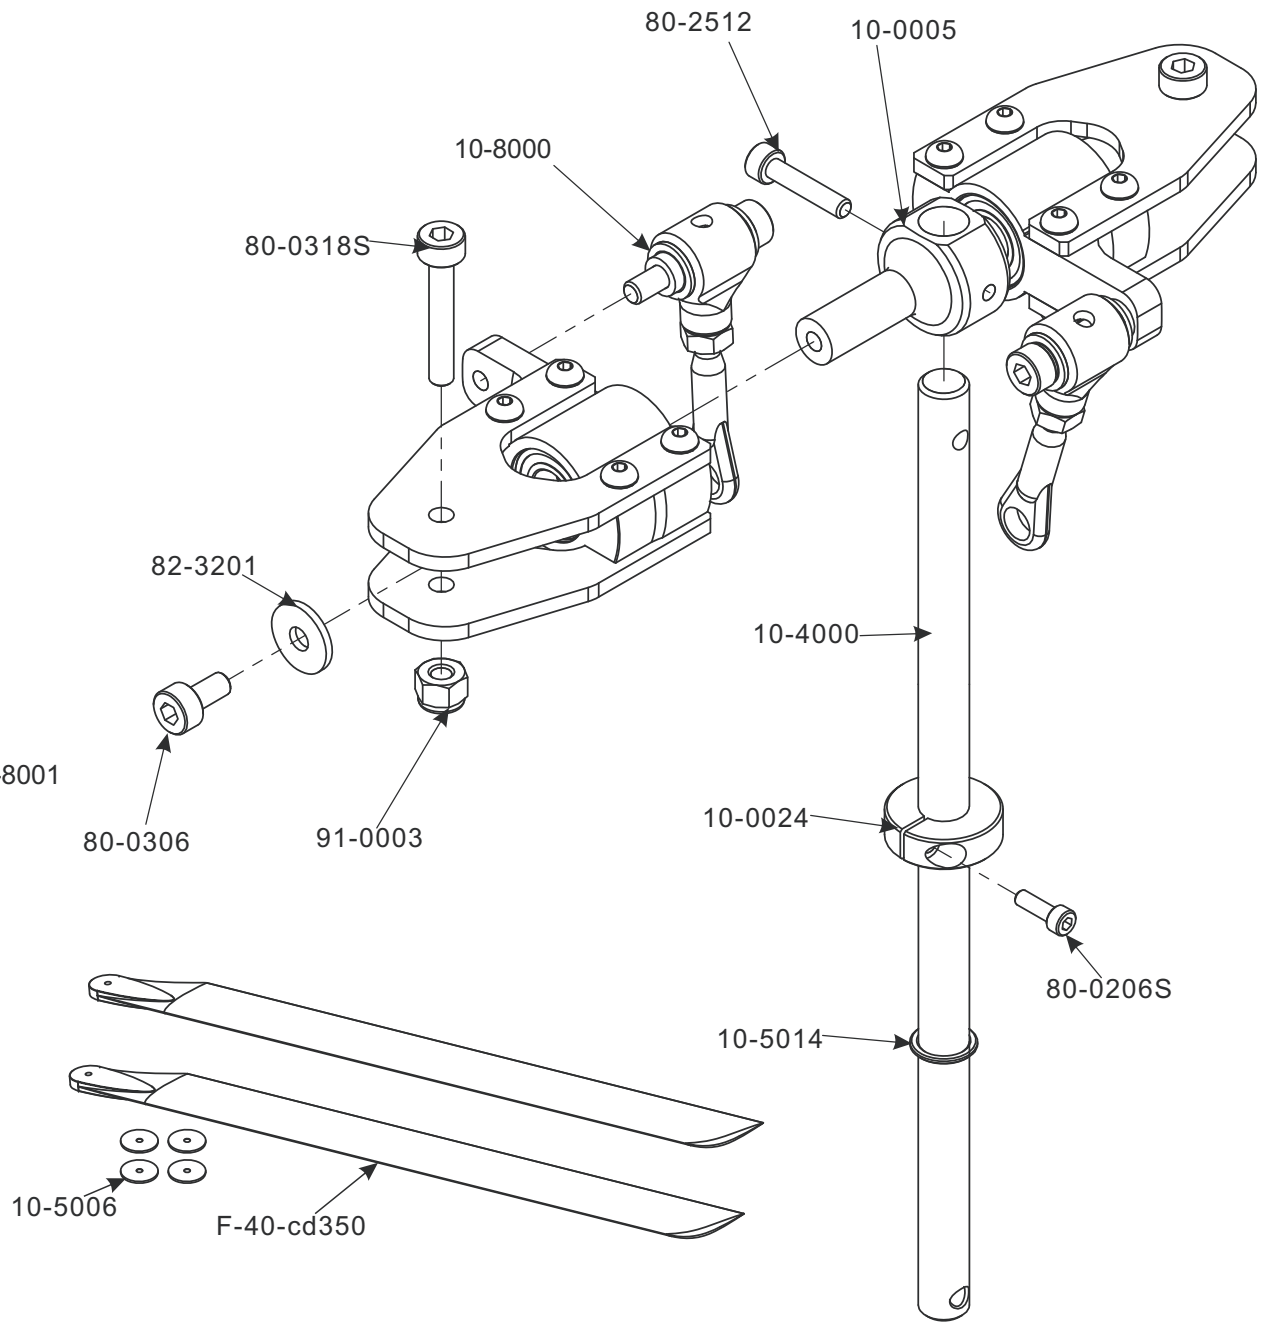

## Warp 360

Version 2.08/2016

Part No.	Part Description	Qty,
02-0709S	2.5Mm Rod Ball links	10 pcs/bag
06-0105	Fbl Brass Bushing	2 pcs/bag
10-0001	Main Grip-Centre	2 pcs/bag
10-0004	Swashdriver	1 pcs/bag
10-0005	Rotor Hub	1 pcs/bag
10-0024	Mast Collar	1 pcs/bag
10-1000	Maingrip Plate	2 pcs/bag
10-4000	Main Shaft	1 pcs/bag
10-5003	Ring 3x5x1.5	2 pcs/bag
10-5014	Spacer Autorotation	2 pcs/bag
10-8000	Main Grip Assembly	1 set/bag
10-8001	Fbl Link Assembly	1 set/bag
60-6124	Ball Bearings 6x12x4	2 pcs/bag
61-3062	Flanged Bearings 3x6x2	4 set/bag
63-61245	Thrust Bearings 6x12x4.5	2 pcs/bag
79-2505	Button Head Bolts M2.5x5	10 pcs/bag
80-0206S	Cap Head Bolts 2x6	10 pcs/bag
80-0306	Cap Head Bolts M3x6	10 pcs/bag
80-0318	Cap Head Bolts M3x18	10 pcs/bag
80-0318S	Cap Head Bolts M3x18 Shanked	10 pcs/bag
80-2512	Cap Head Bolts M2.5x12	10 pcs/bag
81-0316	Set Screws M3x16	10 pcs/bag
82-3201	Washer 3.2x10.1.2	10 pcs/bag
82-3402	Washer 3.2x4x0.2	10 pcs/bag
82--6215	Washer 6.2x10x0.5	10 pcs/bag
90-0302	Hex Nut 3x2.5	10 pcs/bag
91-0003	Nylon Lock Nuts M3	10 pcs/bag
F-40-CD350	Compass 350 carbon main blade	1 set/bag
10-5006	Blade Wahser for 350 Blades	4pcs/bag