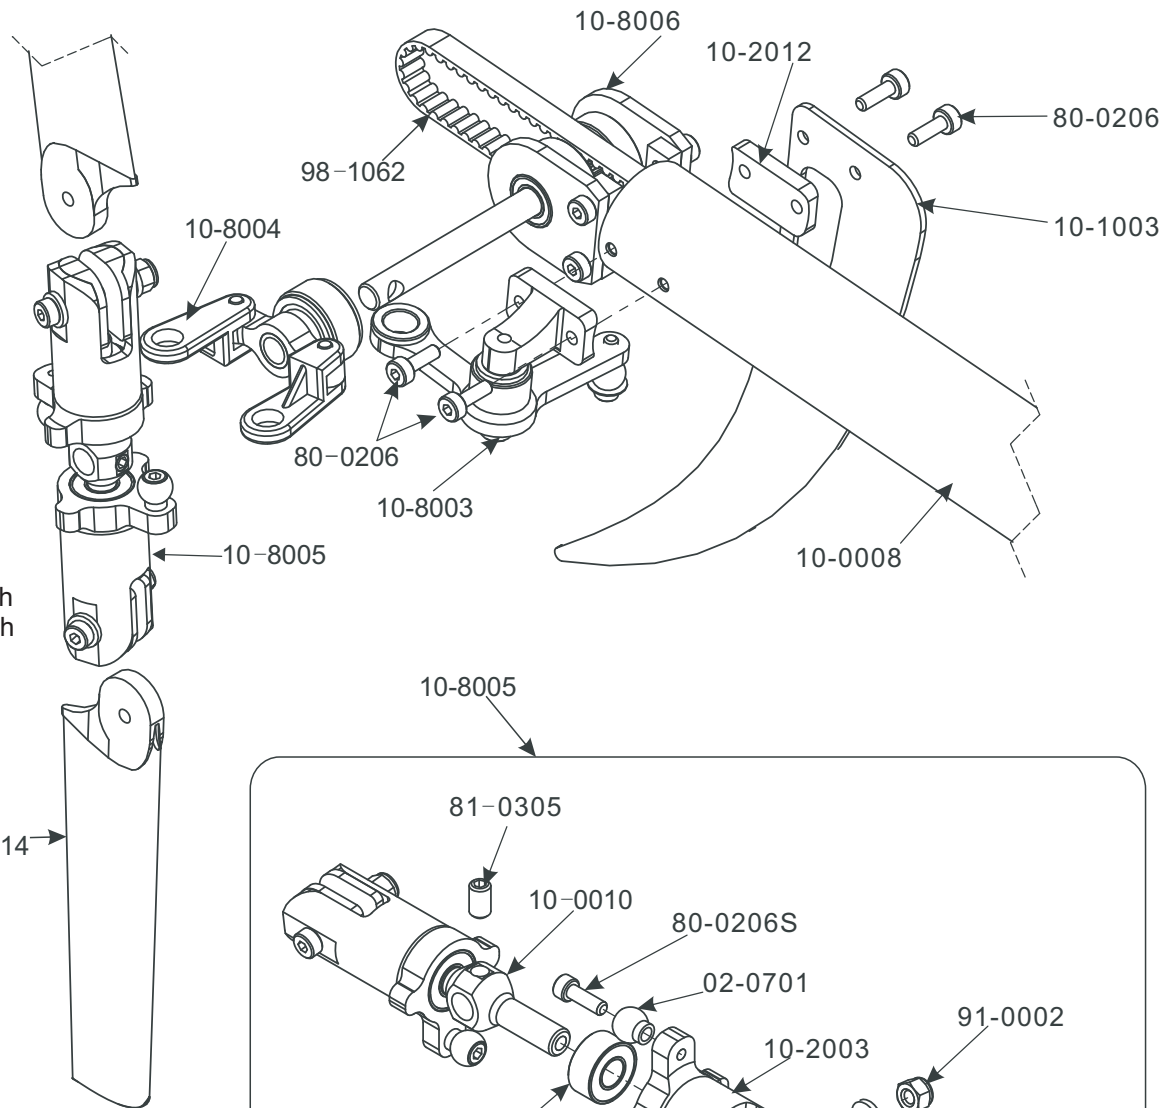

← 10-8004

10-0007N:19Teeth  
10-0007:17Teeth

← 10-8006

← 10-8003

10-2014 →

Part No.	Part Description	Qty,
02-0225-8	Grooved Pin 2X8	4 pcs/bag
02-0701	Stainless link balls	10 pcs/bag
06-0205s	Tail Blade Links w, Pin	2 set/bag
10-0006	Tail Case Center	1 pcs/bag
10-0007	Tail Pulley 17T	1 set/bag
10-0007N	Tail Pulley 19T	1 set/bag
10-0008	Tail Boom 400mm	1 pcs/bag
10-0009	Tail Control Arm	1 pcs/bag
10-0010	Tail Rotor Hub	1 pcs/bag
10-0011	Tailpitch Bridge	1 pcs/bag
10-1002M	Alu Tail Side Frame	2 pcs/bag
10-1003	Tail Fin	1 pcs/bag
10-2001A	Tail Arm Holder	1 pcs/bag
10-9002	Sliding Tube	1 pcs/bag
10-2003	Tail Grip	2 pcs/bag
10-2004	Tail Pitch Slider-ring	1 pcs/bag
10-2012	Tail Fin Spacer	1 pcs/bag
10-2014	Tail Blades	2 pcs/bag
10-4001	Tail Shaft	2 pcs/bag
82-2540	Washers 2.5x4.1x0.2	10 pcs/bag
10-5009	Ring 4x6x2	2 pcs/bag
10-5010	Special Washer	4 pcs/bag
10-5011	Tail Pitch Sleeve	1 pcs/bag
10-5016	Spacer Tail Control Arm	1 pcs/bag
10-5017	Chinese Weights	4 pcs/bag
10-8003	Tail Control Arm Set	1 set/bag
10-8004	Tail Pitch Set	1 set/bag
10-8005	Tail Rotor Set	1 set/bag
10-8006	Tail Gear Box Set	1 set/bag
61-2562	Flanged Bearings 2.5x6x2.6	4 pcs/bag
61-4083	Flanged Bearings 4x8x3	4 pcs/bag
61-6103	Flanged Bearings 6x10x3	2 pcs/bag
80-0204	Cap Head Bolt M2x4	4 pcs/bag
80-0206	Cap Head Bolt M2x6	10 pcs/bag
80-0206S	Cap Head Bolts 2x6	10 pcs/bag
80-0208S	Cap Head Bolts 2x8	10 pcs/bag
80-0216	Cap Head Bolts M2x16	10 pcs/bag
80-2506	Cap Head Bolts M2.5x6	10 pcs/bag
80-2514	Cap Head Bolts M2.5x14	10 pcs/bag
81-0305	Set Screws M3x5	10 pcs/bag
82-2205	Washers 2.2x5x0.3	10 pcs/bag
84-0212	spring pin 2x12	10 pcs/bag
98-1062	Tail Belt M2x1062	1 set/bag
91-0002	Nylon Lock Nuts M2	10 pcs/bag