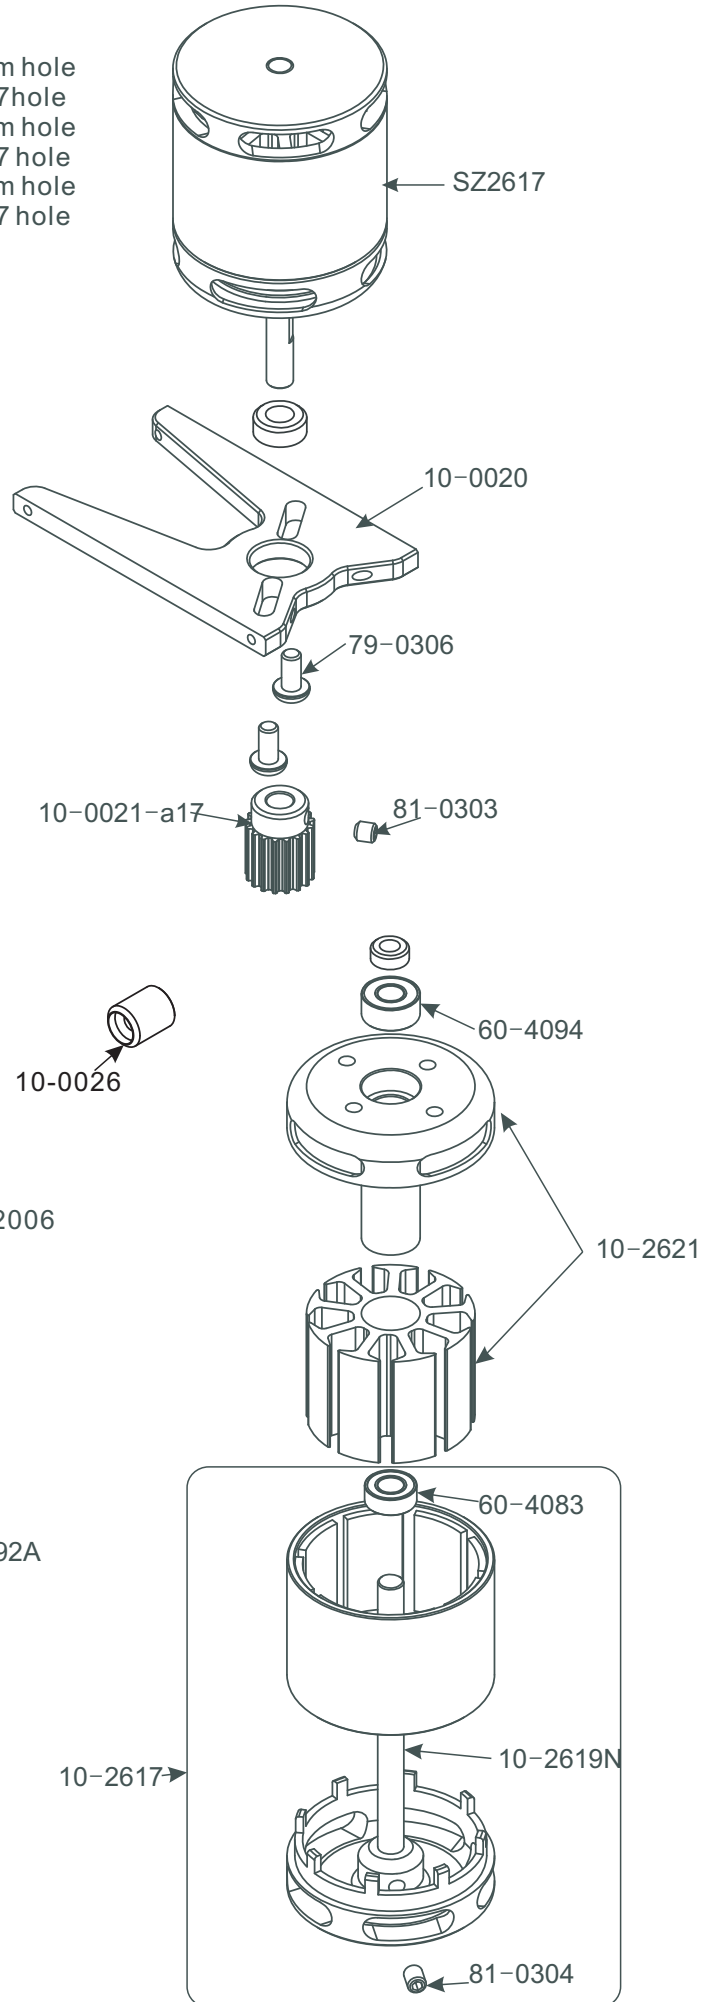

10-0021-a16: 16T x 4mm hole  
 10-0021-b16: 16T x 3.17 hole  
 10-0021-a17: 17T x 4mm hole  
 10-0021-b17: 17T x 3.17 hole  
 10-0021-a18: 18T x 4mm hole  
 10-0021-b18: 18T x 3.17 hole

Part No.	Part Description	Qty,
10-0019	Autorotation Hub	1 pcs/bag
10-0020	Motor Mount	1 pcs/bag
10-0021-a16	Motor Pulley 16Tx4mm hole	1 pcs/bag
10-0021-a17	Motor Pulley 17Tx4mm hole	1 pcs/bag
10-0021-a18	Motor Pulley 18Tx4mm hole	1 pcs/bag
10-0021-b16	Motor Pulley 16Tx3.17mm hole	1 pcs/bag
10-0021-b17	Motor Pulley 17Tx3.17mm hole	1 pcs/bag
10-0021-b18	Motor Pulley 18Tx3.17mm hole	1 pcs/bag
10-0026	Motor Tool	1 pcs/bag
10-2006	Main Pulley	1 pcs/bag
10-2006-2	Tail Drive Pulley	1 pcs/bag
10-2010	Pulley Flange	2 pcs/bag
10-2617	2617 motor shell	1 set/bag
10-2619N	2617motor shaft with collar	1 pcs/bag
10-2621	Warp motor stator with cover	1 pcs/bag
10-4003	Autorotation Sleeve	1 pcs/bag
60-4083	Ball Bearings 4x8x3	5 pcs/bag
60-4094	Ball Bearings 4x9x4	5 pcs/bag
60-6124	Ball Bearings 6x12x4	2 pcs/bag
60-8123	Ball Bearings 8x12x3.5	2 pcs/bag
62-81212	6e Way Bearing 8x12x12	1 pcs/bag
79-0306	Button Head Bolts M3x6	10 pcs/bag
80-0206	Cap Head Bolts 2x6	10 pcs/bag
80-2516	Cap Head Bolts M2.5x16	10 pcs/bag
81-0303	Set Screws M3x3	10 pcs/bag
81-0304	Set Screws M3x4	10 pcs/bag
90-0201	Hex Nuts 2x1	10 pcs/bag
91-0025	Nylon Lock Nuts M2.5	10 pcs/bag
98-292A	Drive Belt M2x292	1 pcs/bag
SZ617	Warp 6S motor kv1320	1 set/bag
83-0003	3IClip	10 pcs/bag