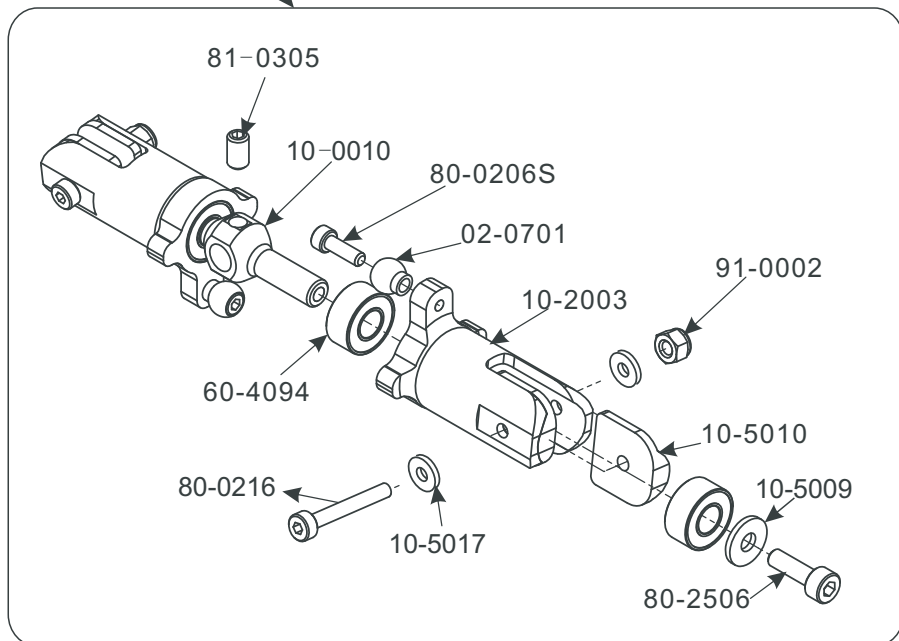

← 10-8004

10-0007N:19Teeth  
10-0007:17Teeth

← 10-8006

← 10-8003

10-2014 →

Part No.	Part Description	Qty,
02-0225-8	Grooved Pin 2X8	4 pcs/bag
02-0701	Stainless link balls	10 pcs/bag
06-0205s	Tail Blade Links w, Pin	2 set/bag
10-0006	Tail Case Center	1 pcs/bag
10-0007	Tail Pulley 17T	1 set/bag
10-0007N	Tail Pulley 19T	1 set/bag
10-0008	Tail Boom 400mm	1 pcs/bag
10-0009	Tail Control Arm	1 pcs/bag
10-0010	Tail Rotor Hub	1 pcs/bag
10-0011	Tailpitch Bridge	1 pcs/bag
10-1002M	Alu Tail Side Frame	2 pcs/bag
10-1003	Tail Fin	1 pcs/bag
10-2001A	Tail Arm Holder	1 pcs/bag
10-9002	Sliding Tube	1 pcs/bag
10-2003	Tail Grip	2 pcs/bag
10-2004	Tail Pitch Slider-ring	1 pcs/bag
10-2012	Tail Fin Spacer	1 pcs/bag
10-2014	Tail Blades	2 pcs/bag
10-4001	Tail Shaft	2 pcs/bag
82-2540	Washers 2.5x4.1x0.2	10 pcs/bag
10-5009	Ring 4x6x2	2 pcs/bag
10-5010	Special Washer	4 pcs/bag
10-5011	Tail Pitch Sleeve	1 pcs/bag
10-5016	Spacer Tail Control Arm	1 pcs/bag
10-5017	Chinese Weights	4 pcs/bag
10-8003	Tail Control Arm Set	1 set/bag
10-8004	Tail Pitch Set	1 set/bag
10-8005	Tail Rotor Set	1 set/bag
10-8006	Tail Gear Box Set	1 set/bag
61-2562	Flanged Bearings 2.5x6x2.6	4 pcs/bag
61-4083	Flanged Bearings 4x8x3	4 pcs/bag
61-6103	Flanged Bearings 6x10x3	2 pcs/bag
80-0204	Cap Head Bolt M2x4	4 pcs/bag
80-0206	Cap Head Bolt M2x6	10 pcs/bag
80-0206S	Cap Head Bolts 2x6	10 pcs/bag
80-0208S	Cap Head Bolts 2x8	10 pcs/bag
80-0216	Cap Head Bolts M2x16	10 pcs/bag
80-2506	Cap Head Bolts M2.5x6	10 pcs/bag
80-2514	Cap Head Bolts M2.5x14	10 pcs/bag
81-0305	Set Screws M3x5	10 pcs/bag
82-2205	Washers 2.2x5x0.3	10 pcs/bag
84-0212	spring pin 2x12	10 pcs/bag
98-1062	Tail Belt M2x1062	1 set/bag
91-0002	Nylon Lock Nuts M2	10 pcs/bag