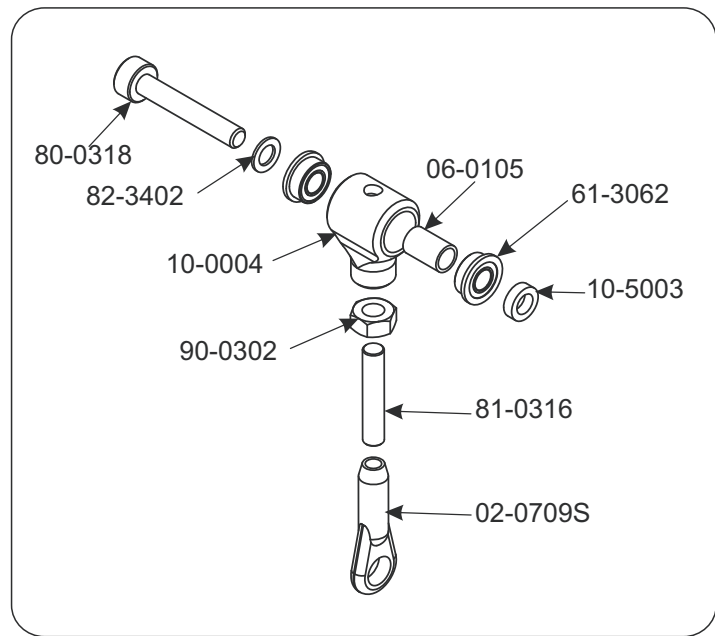

## Warp 360

Version 2.08/2016

Part No.	Part Description	Qty,
02-0709S	2.5Mm Rod Ball links	10 pcs/bag
06-0105	Fbl Brass Bushing	2 pcs/bag
10-0001	Main Grip-Centre	2 pcs/bag
10-0004	Swashdriver	1 pcs/bag
10-0005	Rotor Hub	1 pcs/bag
10-0024	Mast Collar	1 pcs/bag
10-1000	Maingrip Plate	2 pcs/bag
10-4000	Main Shaft	1 pcs/bag
10-5003	Ring 3x5x1.5	2 pcs/bag
10-5014	Spacer Autorotation	2 pcs/bag
10-8000	Main Grip Assembly	1 set/bag
10-8001	Fbl Link Assembly	1 set/bag
60-6124	Ball Bearings 6x12x4	2 pcs/bag
61-3062	Flanged Bearings 3x6x2	4 set/bag
63-61245	Thrust Bearings 6x12x4.5	2 pcs/bag
79-2505	Button Head Bolts M2.5x5	10 pcs/bag
80-0206S	Cap Head Bolts 2x6	10 pcs/bag
80-0306	Cap Head Bolts M3x6	10 pcs/bag
80-0318	Cap Head Bolts M3x18	10 pcs/bag
80-0318S	Cap Head Bolts M3x18 Shanked	10 pcs/bag
80-2512	Cap Head Bolts M2.5x12	10 pcs/bag
81-0316	Set Screws M3x16	10 pcs/bag
82-3201	Washer 3.2x10.1.2	10 pcs/bag
82-3402	Washer 3.2x4x0.2	10 pcs/bag
82--6215	Washer 6.2x10x0.5	10 pcs/bag
90-0302	Hex Nut 3x2.5	10 pcs/bag
91-0003	Nylon Lock Nuts M3	10 pcs/bag
F-40-CD350	Compass 350 carbon main blade	1 set/bag
10-5006	Blade Wahser for 350 Blades	4pcs/bag