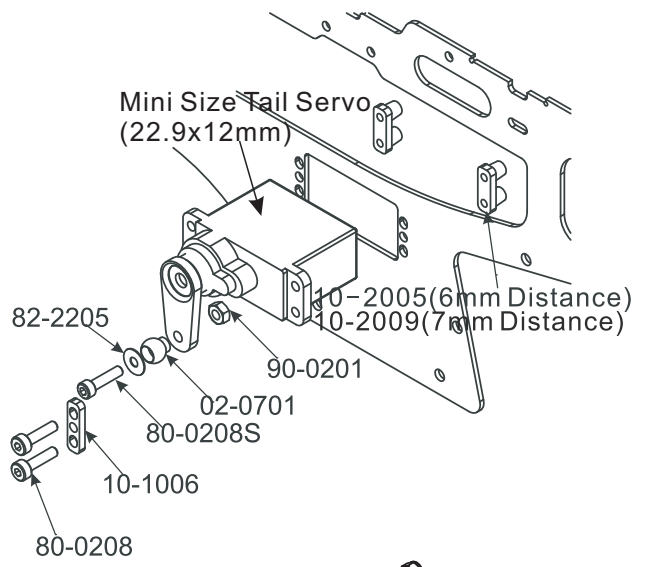

- 10-6000R Red Paint Canopy
- 10-6000G Green Paint Canopy
- 10-6000W Unpainted Canopy
- 10-6000S White Strip Canopy
- 10-6000WR White Canopy with Red Windows