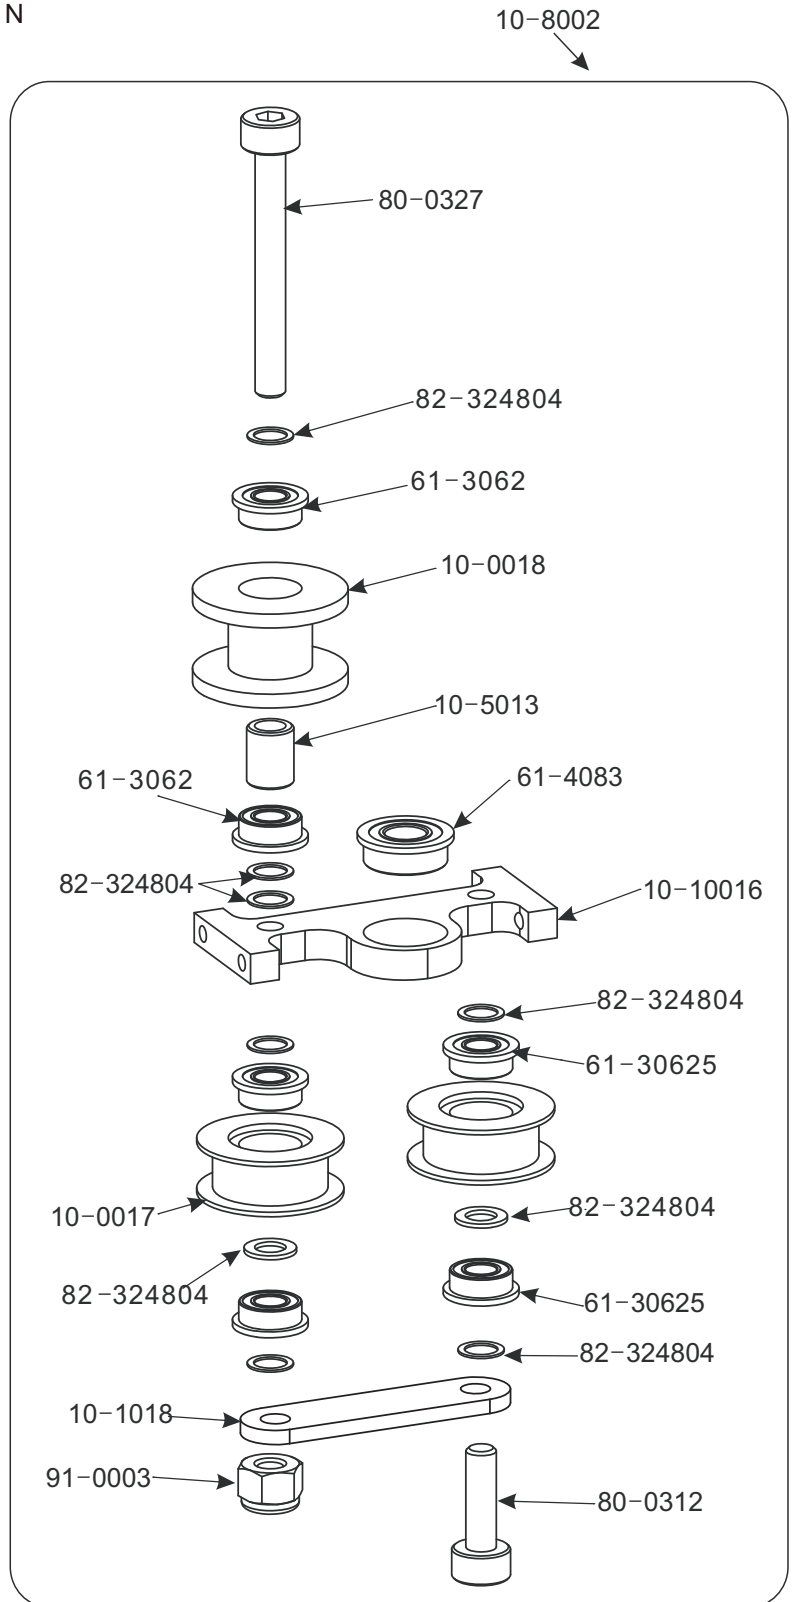

10-0021-a16: 16T x 4mm hole  
 10-0021-b16: 16T x 3.17 hole  
 10-0021-a17: 17T x 4mm hole  
 10-0021-b17: 17T x 3.17 hole  
 10-0021-a18: 18T x 4mm hole  
 10-0021-b18: 18T x 3.17 hole

Part No.	Part Description	Qty,
10-0019	Autorotation Hub	1 pcs/bag
10-0020	Motor Mount	1 pcs/bag
10-0021-a16	Motor Pulley 16Tx4mm hole	1 pcs/bag
10-0021-a17	Motor Pulley 17Tx4mm hole	1 pcs/bag
10-0021-a18	Motor Pulley 18Tx4mm hole	1 pcs/bag
10-0021-b16	Motor Pulley 16Tx3.17mm hole	1 pcs/bag
10-0021-b17	Motor Pulley 17Tx3.17mm hole	1 pcs/bag
10-0021-b18	Motor Pulley 18Tx3.17mm hole	1 pcs/bag
10-0026	Motor Tool	1 pcs/bag
10-2006	Main Pulley	1 pcs/bag
10-2006-2	Tail Drive Pulley	1 pcs/bag
10-2010	Pulley Flange	2 pcs/bag
10-2617	2617 motor shell	1 set/bag
10-2619N	2617motor shaft with collar	1 pcs/bag
10-2621	Warp motor stator with cover	1 pcs/bag
10-4003	Autorotation Sleeve	1 pcs/bag
60-4083	Ball Bearings 4x8x3	5 pcs/bag
60-4094	Ball Bearings 4x9x4	5 pcs/bag
60-6124	Ball Bearings 6x12x4	2 pcs/bag
60-8123	Ball Bearings 8x12x3.5	2 pcs/bag
62-81212	6e Way Bearing 8x12x12	1 pcs/bag
79-0306	Button Head Bolts M3x6	10 pcs/bag
80-0206	Cap Head Bolts 2x6	10 pcs/bag
80-2516	Cap Head Bolts M2.5x16	10 pcs/bag
81-0303	Set Screws M3x3	10 pcs/bag
81-0304	Set Screws M3x4	10 pcs/bag
90-0201	Hex Nuts 2x1	10 pcs/bag
91-0025	Nylon Lock Nuts M2.5	10 pcs/bag
98-292A	Drive Belt M2x292	1 pcs/bag
SZ617	Warp 6S motor kv1320	1 set/bag
83-0003	3IClip	10 pcs/bag