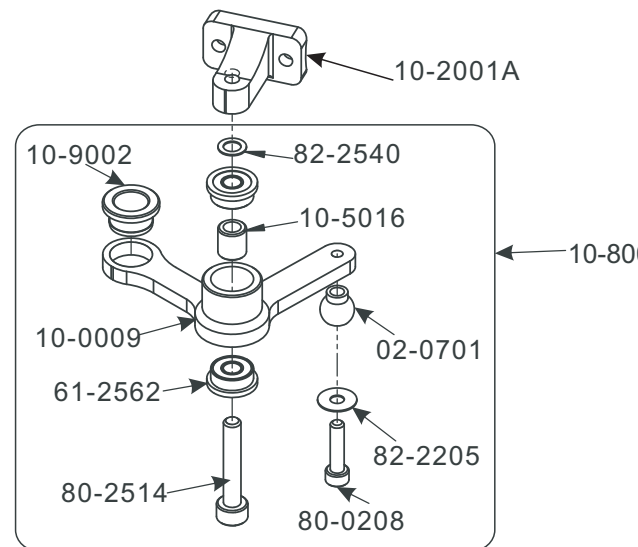

← 10-8004

10-0007N:19Teeth
10-0007:17Teeth

← 10-8006

← 10-8003

10-2014 →