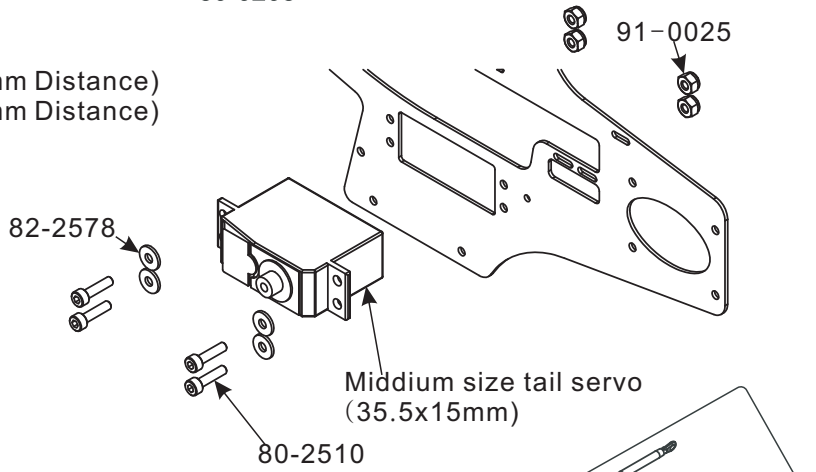

- 10-6000R Red Paint Canopy
- 10-6000G Green Paint Canopy
- 10-6000W Unpainted Canopy
- 10-6000S White Strip Canopy
- 10-6000WR White Canopy with Red Windows