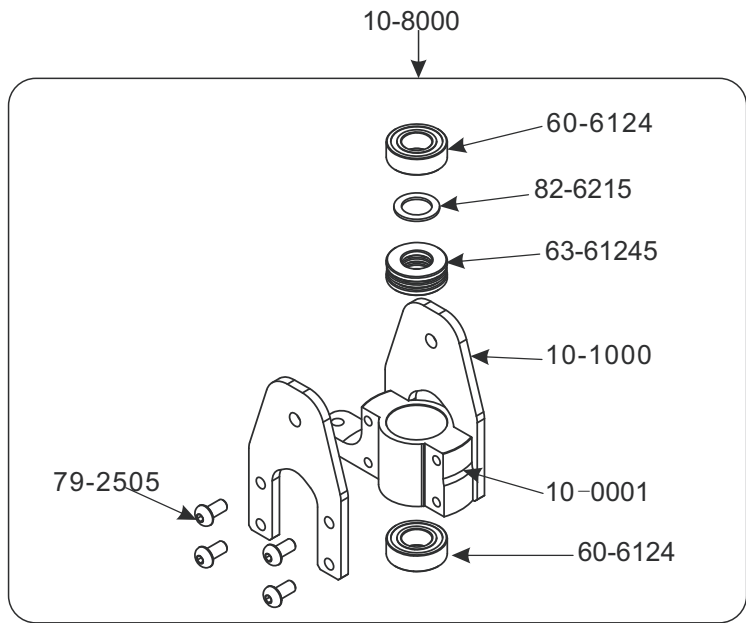

## Warp 360

Version 2.08/2016

Part No.	Part Description	Qty,
02-0709S	2.5Mm Rod Ball links	10 pcs/bag
06-0105	Fbl Brass Bushing	2 pcs/bag
10-0001	Main Grip-Centre	2 pcs/bag
10-0004	Swashdriver	1 pcs/bag
10-0005	Rotor Hub	1 pcs/bag
10-0024	Mast Collar	1 pcs/bag
10-1000	Maingrip Plate	2 pcs/bag
10-4000	Main Shaft	1 pcs/bag
10-5003	Ring 3x5x1.5	2 pcs/bag
10-5014	Spacer Autorotation	2 pcs/bag
10-8000	Main Grip Assembly	1 set/bag
10-8001	Fbl Link Assembly	1 set/bag
60-6124	Ball Bearings 6x12x4	2 pcs/bag
61-3062	Flanged Bearings 3x6x2	4 set/bag
63-61245	Thrust Bearings 6x12x4.5	2 pcs/bag
79-2505	Button Head Bolts M2.5x5	10 pcs/bag
80-0206S	Cap Head Bolts 2x6	10 pcs/bag
80-0306	Cap Head Bolts M3x6	10 pcs/bag
80-0318	Cap Head Bolts M3x18	10 pcs/bag
80-0318S	Cap Head Bolts M3x18 Shanked	10 pcs/bag
80-2512	Cap Head Bolts M2.5x12	10 pcs/bag
81-0316	Set Screws M3x16	10 pcs/bag
82-3201	Washer 3.2x10.1.2	10 pcs/bag
82-3402	Washer 3.2x4x0.2	10 pcs/bag
82--6215	Washer 6.2x10x0.5	10 pcs/bag
90-0302	Hex Nut 3x2.5	10 pcs/bag
91-0003	Nylon Lock Nuts M3	10 pcs/bag
F-40-CD350	Compass 350 carbon main blade	1 set/bag
10-5006	Blade Wahser for 350 Blades	4pcs/bag