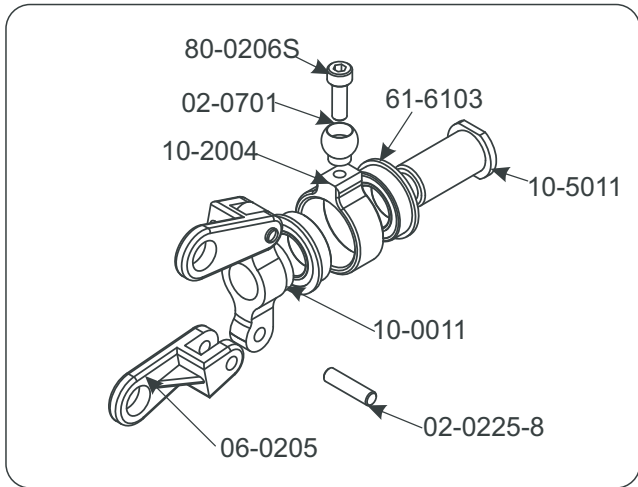

## Warp 360

Version 2.08/2016

Part No.	Part Description	Qty,
02-0709S	2.5Mm Rod Ball links	10 pcs/bag
06-0105	Fbl Brass Bushing	2 pcs/bag
10-0001	Main Grip-Centre	2 pcs/bag
10-0004	Swashdriver	1 pcs/bag
10-0005	Rotor Hub	1 pcs/bag
10-0024	Mast Collar	1 pcs/bag
10-1000	Maingrip Plate	2 pcs/bag
10-4000	Main Shaft	1 pcs/bag
10-5003	Ring 3x5x1.5	2 pcs/bag
10-5014	Spacer Autorotation	2 pcs/bag
10-8000	Main Grip Assembly	1 set/bag
10-8001	Fbl Link Assembly	1 set/bag
60-6124	Ball Bearings 6x12x4	2 pcs/bag
61-3062	Flanged Bearings 3x6x2	4 set/bag
63-61245	Thrust Bearings 6x12x4.5	2 pcs/bag
79-2505	Button Head Bolts M2.5x5	10 pcs/bag
80-0206S	Cap Head Bolts 2x6	10 pcs/bag
80-0306	Cap Head Bolts M3x6	10 pcs/bag
80-0318	Cap Head Bolts M3x18	10 pcs/bag
80-0318S	Cap Head Bolts M3x18 Shanked	10 pcs/bag
80-2512	Cap Head Bolts M2.5x12	10 pcs/bag
81-0316	Set Screws M3x16	10 pcs/bag
82-3201	Washer 3.2x10.1.2	10 pcs/bag
82-3402	Washer 3.2x4x0.2	10 pcs/bag
82--6215	Washer 6.2x10x0.5	10 pcs/bag
90-0302	Hex Nut 3x2.5	10 pcs/bag
91-0003	Nylon Lock Nuts M3	10 pcs/bag
F-40-CD350	Compass 350 carbon main blade	1 set/bag
10-5006	Blade Wahser for 350 Blades	4pcs/bag