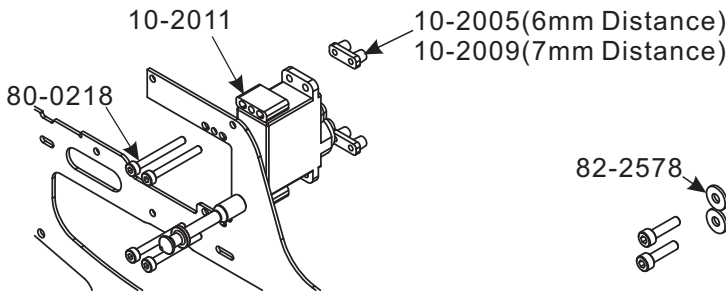

- 10-6000R Red Paint Canopy
- 10-6000G Green Paint Canopy
- 10-6000W Unpainted Canopy
- 10-6000S White Strip Canopy
- 10-6000WR White Canopy with Red Windows