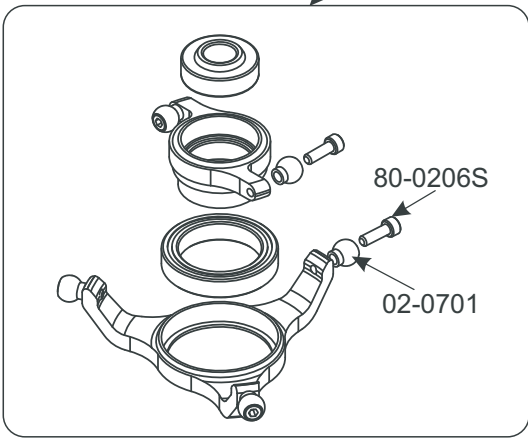

- 10-6000R Red Paint Canopy
- 10-6000G Green Paint Canopy
- 10-6000W Unpainted Canopy
- 10-6000S White Strip Canopy
- 10-6000WR White Canopy with Red Windows