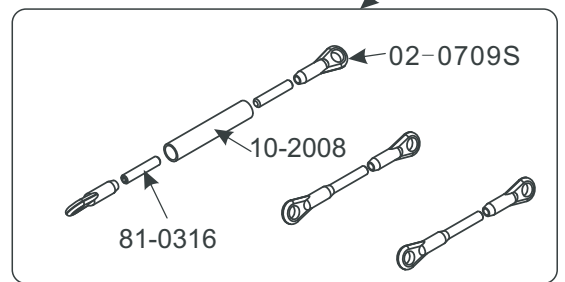

- 10-6000R Red Paint Canopy
- 10-6000G Green Paint Canopy
- 10-6000W Unpainted Canopy
- 10-6000S White Strip Canopy
- 10-6000WR White Canopy with Red Windows