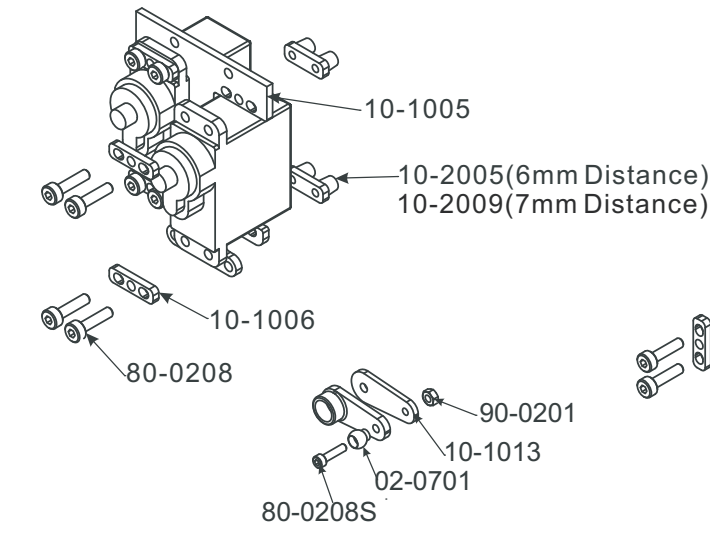

- 10-6000R Red Paint Canopy
- 10-6000G Green Paint Canopy
- 10-6000W Unpainted Canopy
- 10-6000S White Strip Canopy
- 10-6000WR White Canopy with Red Windows