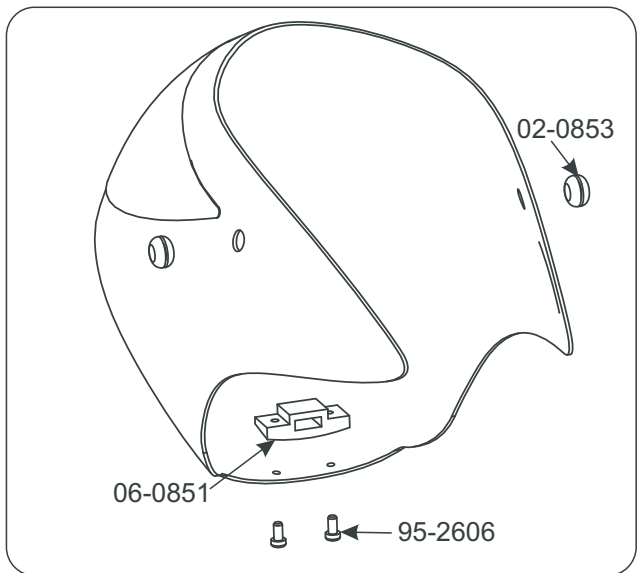

- 10-6000R Red Paint Canopy
- 10-6000G Green Paint Canopy
- 10-6000W Unpainted Canopy
- 10-6000S White Strip Canopy
- 10-6000WR White Canopy with Red Windows