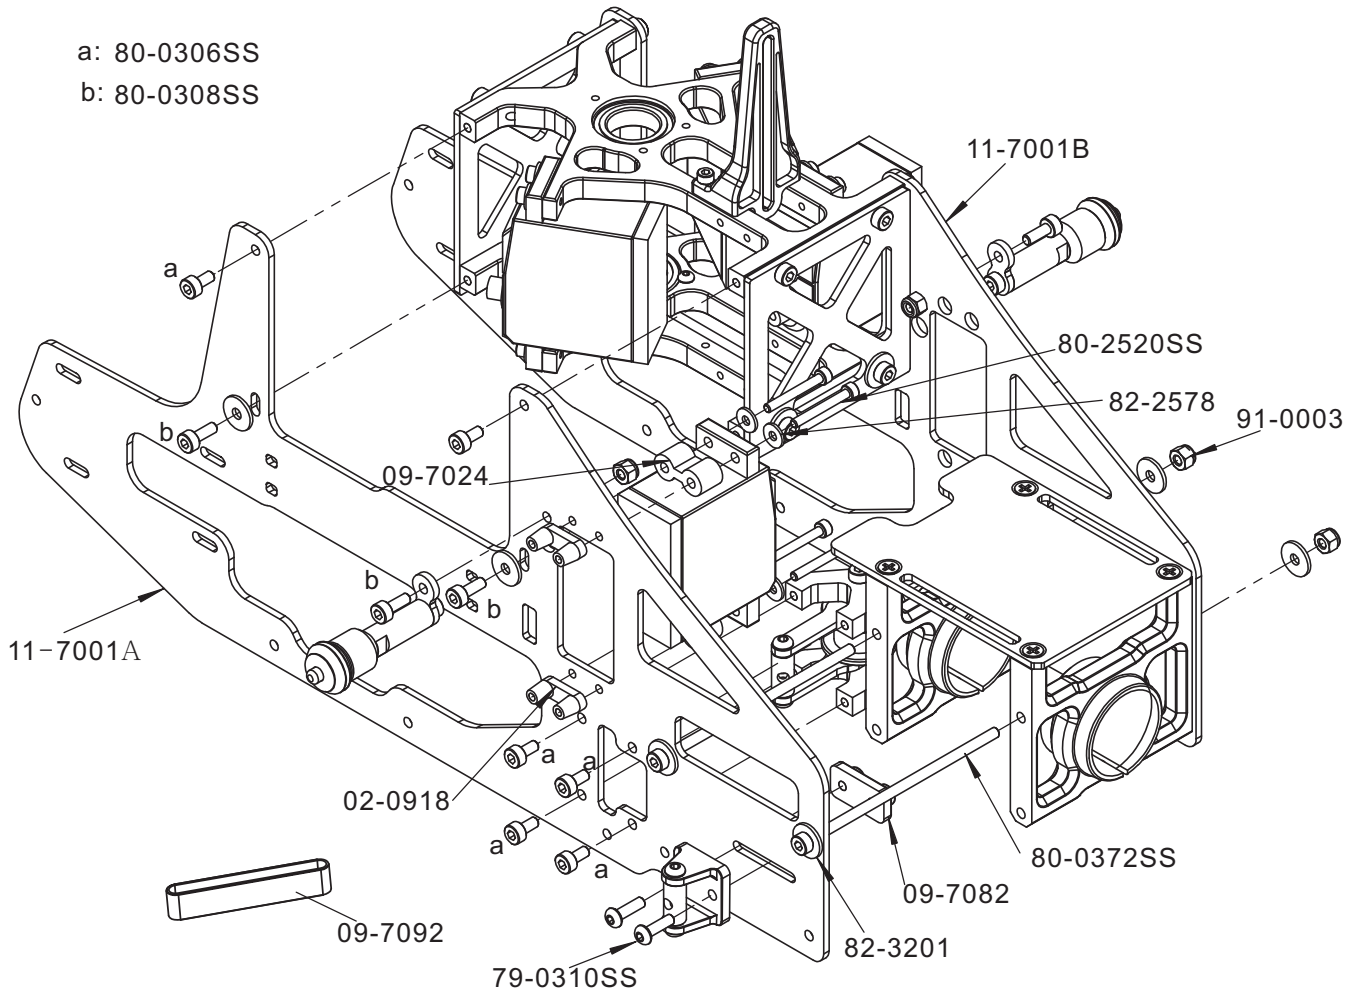

Part No.	Part Description	Qty,
02-0918	Servo Nuts	5 pcs/bag
09-7024	Servo Spacer	2 pcs/bag
09-7082	Rubber Band Seat	1 pcs/bag
09-7092	Rubber Band	1 pcs/bag
11-7001A	7chr Upper Frame Left	1 pcs/bag
11-7001B	7chr Upper Frame Right	1 pcs/bag
79-0310SS	Stainless Button Head Bolts M3X10	10 pcs/bag
80-0306SS	Cap Head Stainless Bolt M3x6	10 pcs/bag
80-0308SS	Cap Head Stainless Bolt M3x8	10 pcs/bag
80-0372SS	Cap Head Stainless Bolt M3x72	2 pcs/bag
80-2520SS	Cap Head Stainless Bolts M2.5X20	10 pcs/bag
82-2578	Washer 2.7x7x0.8	10 pcs/bag
82-3201	Washer 3.2x10x1	10 pcs/bag
91-0003	Nylon Lock Nuts M3	10 pcs/bag