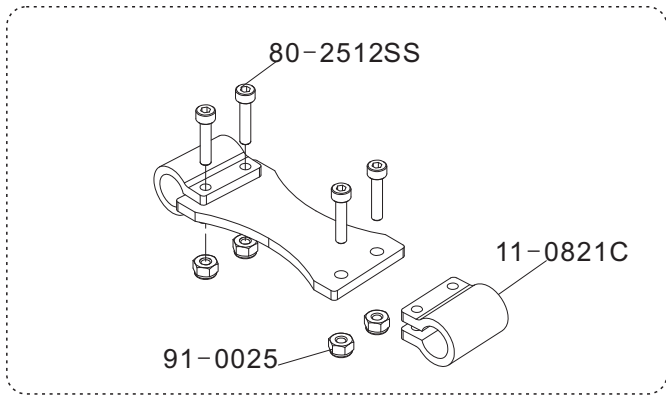

Part No.	Part Description	Qty,
91-0025	Nylong Nuts M2.5	10 pcs/bag
80-2512SS	Cap Head Stainless Bolt M2.5x12	10 pcs/bag
11-0821C	Strute Connector	4 pcs/bag
11-0825S	Boom Support Strade	1 set/bag
11-7200	7chr Painted Canopy	1 pcs/bag
02-8853	8mm Canopy Gromments	10 pcs/bag
F-40-4700	Main Blade 700Mm	1 set/bag