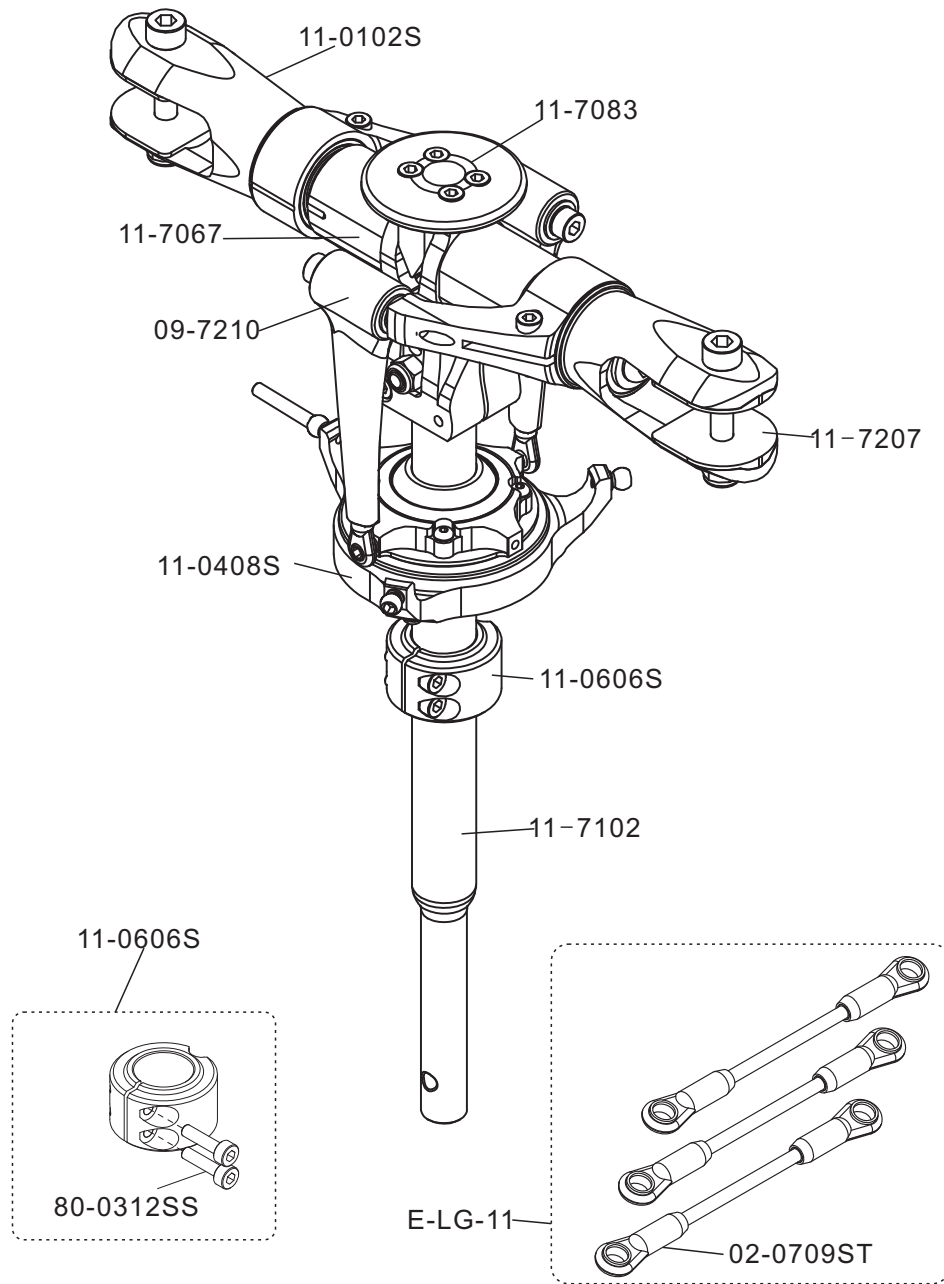

Part No.	Part Description	Qty,
02-0709ST	Ball Link 2.5mm	10 pcs/bag
02-0701S	Solid link balls	10 pcs/bag
02-0701A	Solid Ball Pin	1 pcs/bag
09-7101	FBL Connector Collar	2 pcs/bag
09-7210	FBL Arm Connector	2 pcs/bag
11-0102	Blade Grip	1 pcs/bag
11-0109	Dampner Adjuster	2 pcs/bag
11-0117	7Chr Spindle	2 pcs/bag
11-0119	Spindle Washer	2 pcs/bag
11-0408S	7Chr Swashplate	1 set/bag
11-0606S	Main Shaft Lock	1 pcs/bag
11-7067S	7Chr Center Hub	1 pcs/bag
11-7068S	Blade Grip Arm	1 pcs/bag
11-7083	Rotor Brake	1 pcs/bag
11-7102	7Chr Main Shaft	1 pcs/bag
11-7207	Blade Grip Washer	2 pcs/bag
60-10195	Ball Bearings 10x19x5	4 pcs/bag
61-4083	Flanged Bearings 4x8x3	4 pcs/bag
63-101855	Thrust Bearing 10x18x5.5	2 pcs/bag
79-0612	Button Head Bolt M6x12	2 pcs/bag
79-2505SS	Button Head Stainless Bolt M2.5x5	10 pcs/bag
80-0308SS	Cap Head Stainless Bolt M3x8	10 pcs/bag
80-0312SS	Cap Head Stainless Bolt M3x12	10 pcs/bag
80-0316SS	Cap Head Bolt M3x16	10 pcs/bag
80-0424S	Cap Head Bolt M4x24 Shanked	2 pcs/bag
80-0430SS	Cap Head Stainless Bolt M4x30	2 pcs/bag
80-0532S	Shanked Bolt M5x32	2 pcs/bag
81-0315	Set Screw M3x15	10 pcs/bag
82-101405	Washer 10.2x14.5x0.5	10 pcs/bag
82-4264	Washer 4x6x0.3	10 pcs/bag
82-621412	Washer 6.2x14x1.2	10 pcs/bag
91-0004	Nylon Nuts M4	10 pcs/bag
91-0005	Nylon Nuts M5	10 pcs/bag
98-0921	O Ring 16x3	12 pcs/bag
E-LG-11	7Chr Linkage Set	1 set/bag