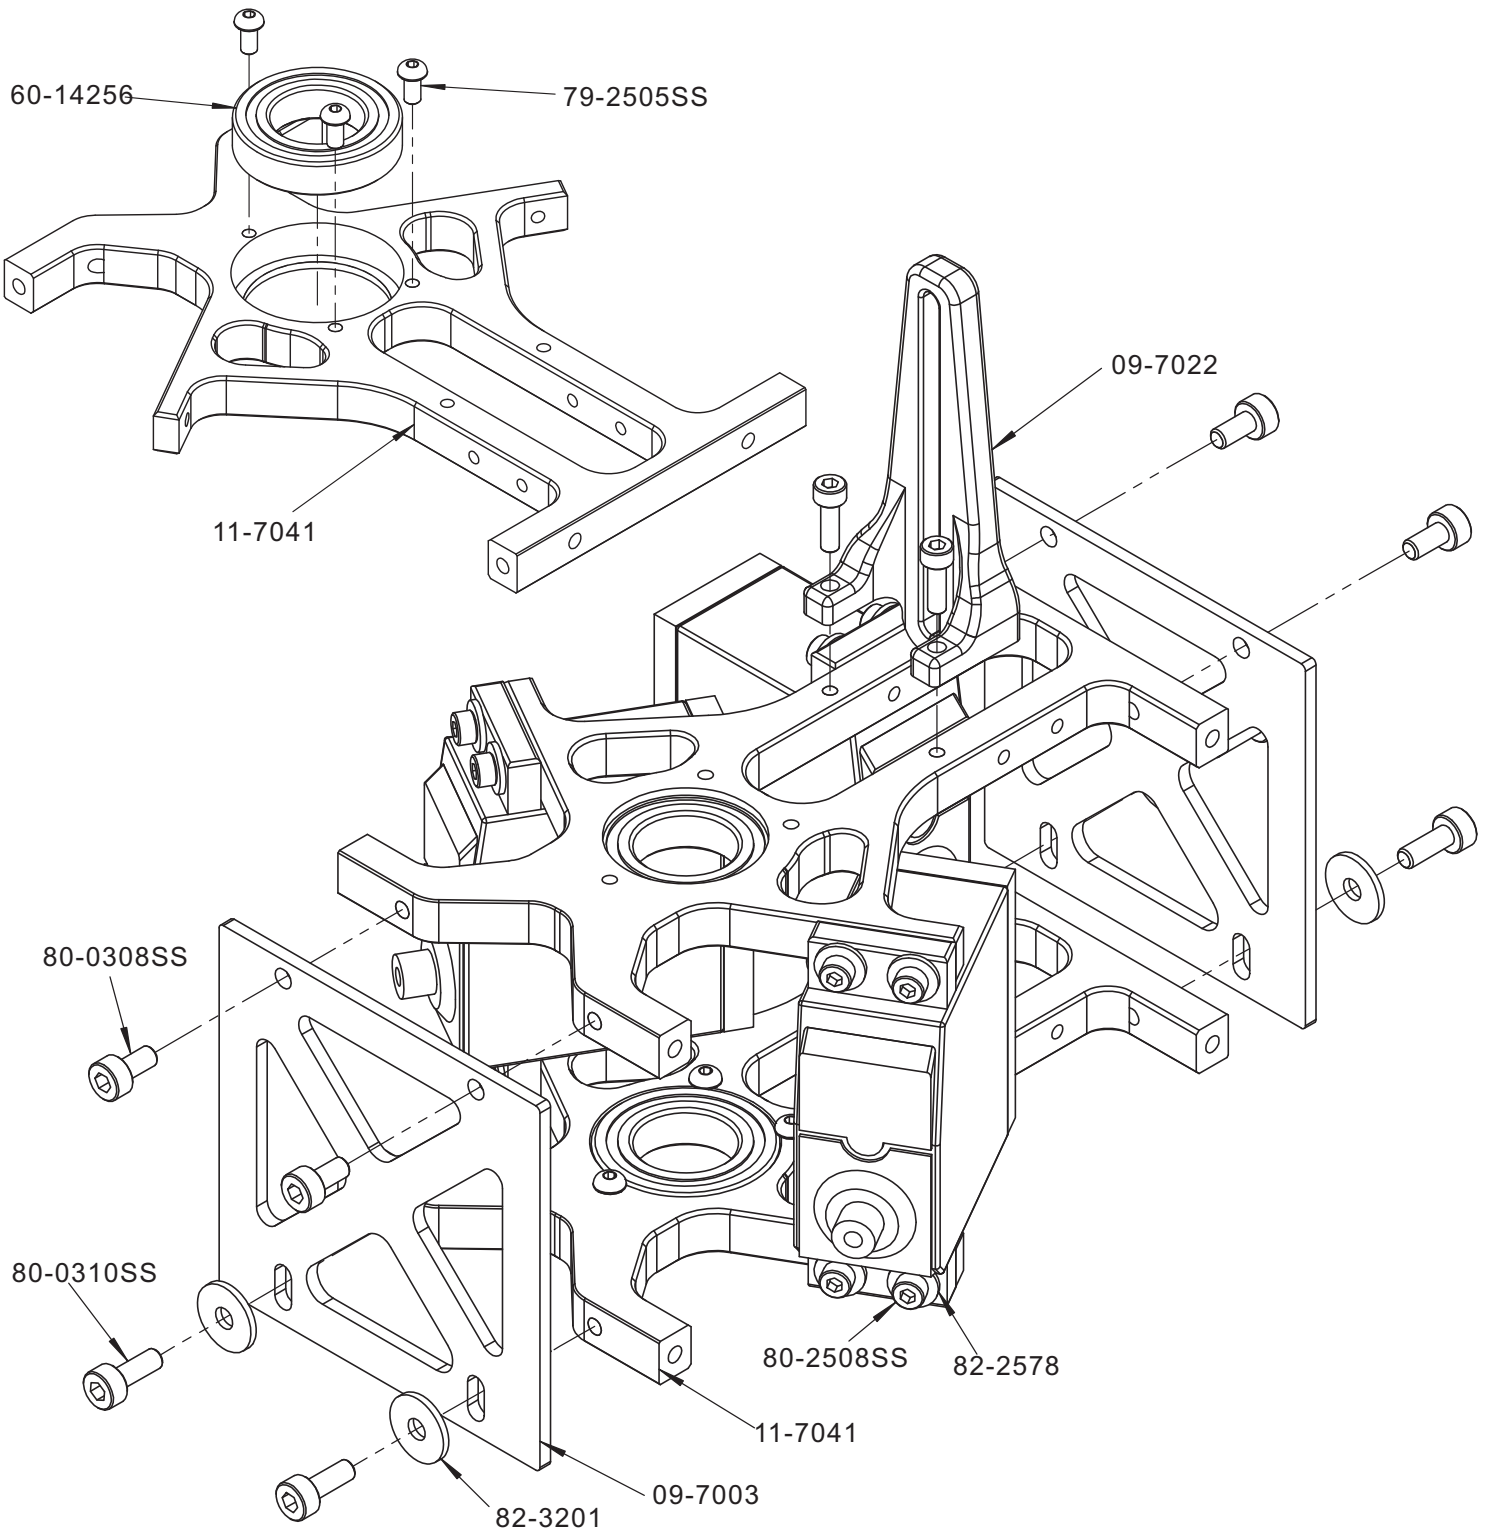

# Parts List

<b>Part No.</b>	<b>Part Description</b>	<b>Qty,</b>
04-8703	Quick releaser Button	2 pcs/bag
09-7008S	Battery Tray	1 set/bag
09-7044	Battery Tray Connector	1 pcs/bag
09-7061U	Battery Slider Rail	1 pcs/bag
11-0006	Frame Front Reinforcer	1 pcs/bag
11-0007	Frame Back Reinforcer	1 pcs/bag
11-7002	7chr Lower Frame	1 pcs/bag
14-2010	Canopy Quick Releaser 32 mm	2 pcs/bag
78-0310SS	Flat Head Stainless Bolts M3X10	10 pcs/bag
80-0310SS	Cap Head Stainless Bolt M3x10	10 pcs/bag
80-2506SS	Cap Head Stainless Bolt M2.5x6	10 pcs/bag
91-0003	Nylon Lock Nuts M3	10 pcs/bag

<b>Part No.</b>	<b>Part Description</b>	<b>Qty,</b>
09-7009	Guide Wheel Frame	2 pcs/bag
09-7062	Belt Tension Collar	2 pcs/bag
09-7064	Guide Wheel Collar	4pcs/bag
09-7071A	7Hv Belt Guide Wheel(new)	2 set/bag
09-7078S	Belt Tension Mount	1 set/bag
60-3095	Ball Bearings 3X9X5	2 pcs/bag
61-3062	Flanged Bearings 3X6X2	4 set/bag
79-0306SS	Stainless Button Head Bolts M3X6	10 pcs/bag
80-0322SS	Stainless Cap Head Bolts M3X22	10 pcs/bag
80-0330SS	Stainless Cap Head Bolts M3X30	10 pcs/bag
82-3504	Washers 3.2X5.2X0.4	10 pcs/bag
82-3507	Washers 3.2X5.2X0.7	10 pcs/bag
91-0003	Nylon Lock Nuts M3	10 pcs/bag

Part No.	Part Description	Qty,
09-7003	Spacer Frame	1 pcs/bag
09-7022	7hv Swashplate Guide	1 pcs/bag
11-7041	Upper Servo Mount	1 pcs/bag
60-14256	Ball Bearing 14x25x6	2 pcs/bag
79-2505SS	Stainless Button Head Bolt M2.5x5	10 pcs/bag
80-0308SS	Cap Head Stainless Bolt M3x8	10 pcs/bag
80-0310SS	Cap Head Stainless Bolt M3x10	10 pcs/bag
80-2508SS	Cap Head Stainless Bolt M2.5x8	10 pcs/bag
82-2578	Washer 2.7x7x0.8	10 pcs/bag
82-3201	Washer 3.2x10x1	10 pcs/bag