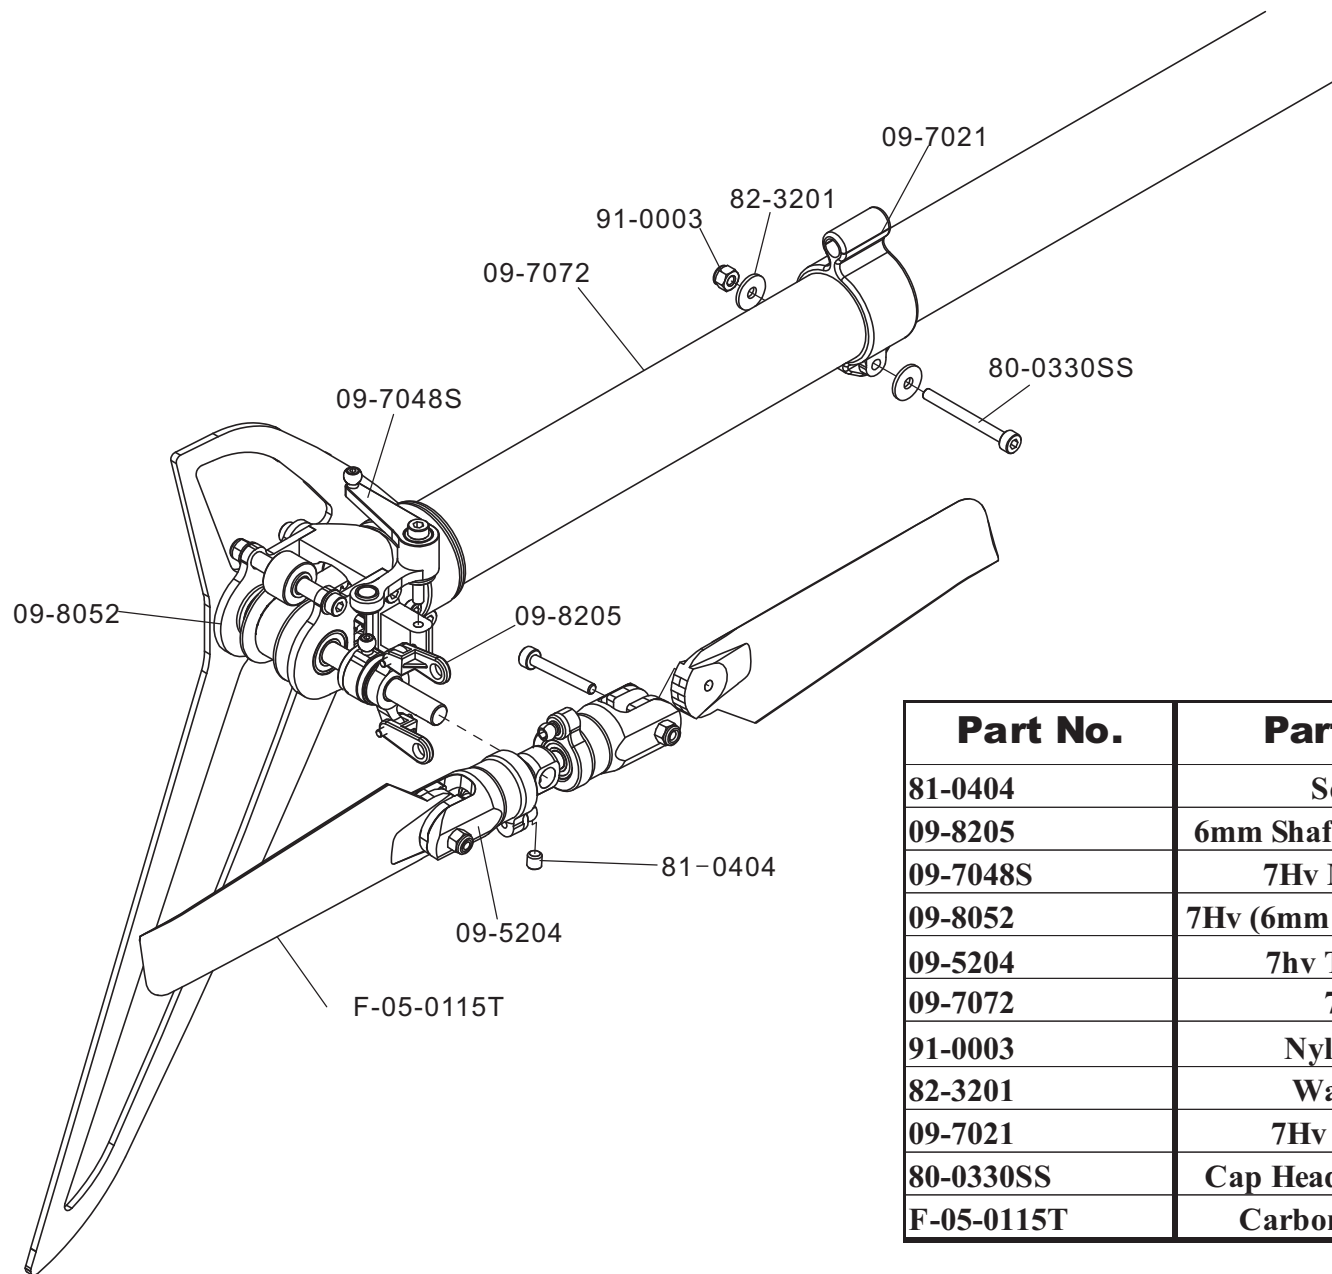

Part No.	Part Description	Qty,
81-0404	Set Screws M4x4	10 pcs/bag
09-8205	6mm Shaft Tail Pitch Control unit	1 set/bag
09-7048S	7Hv Metal Tail Arm Set	1 Set/bag
09-8052	7Hv (6mm shaft) Tail Gear Box Set	1 set/bag
09-5204	7hv Tail rotor assembly	1 set/bag
09-7072	7Hv Tail Boom	1 pcs/bag
91-0003	Nylon Lock Nuts M3	10 pcs/bag
82-3201	Washers 3.2x10x1.2	10 pcs/bag
09-7021	7Hv Tail Link Support	1 pcs/bag
80-0330SS	Cap Head Stainless Bolts M3x30	10 pcs/bag
F-05-0115T	Carbon Tail Blades 115mm	1 set/bag