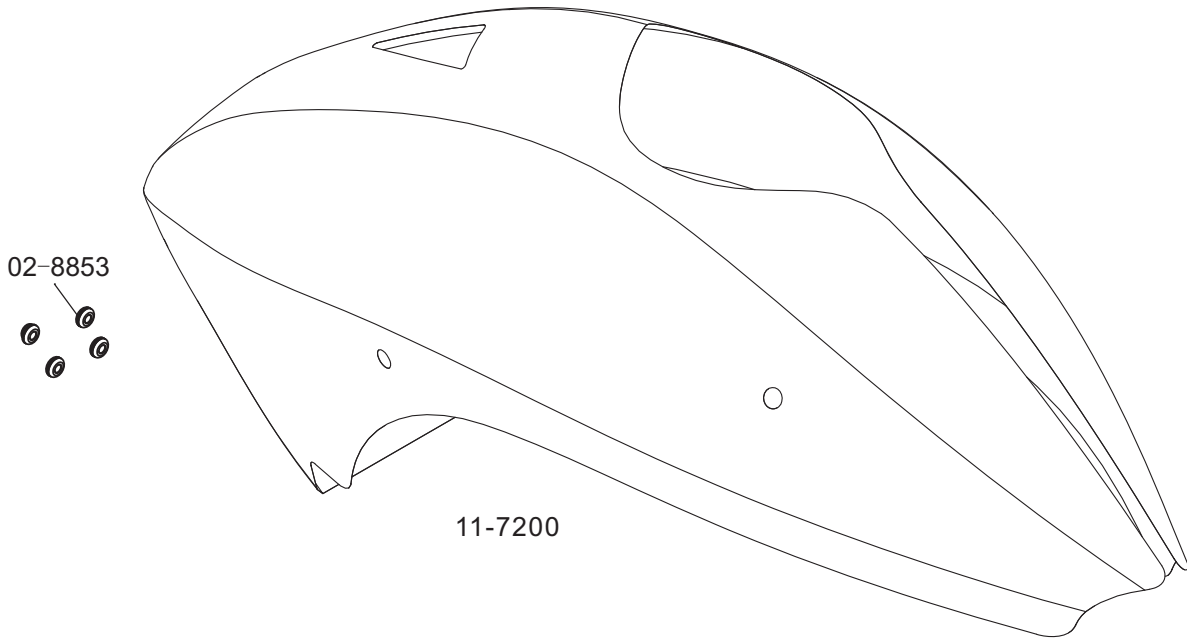

Part No.	Part Description	Qty,
91-0025	Nylong Nuts M2.5	10 pcs/bag
80-2512SS	Cap Head Stainless Bolt M2.5x12	10 pcs/bag
11-0821C	Strute Connector	4 pcs/bag
11-0825S	Boom Support Strade	1 set/bag
11-7200	7chr Painted Canopy	1 pcs/bag
02-8853	8mm Canopy Gromments	10 pcs/bag
F-40-4700	Main Blade 700Mm	1 set/bag