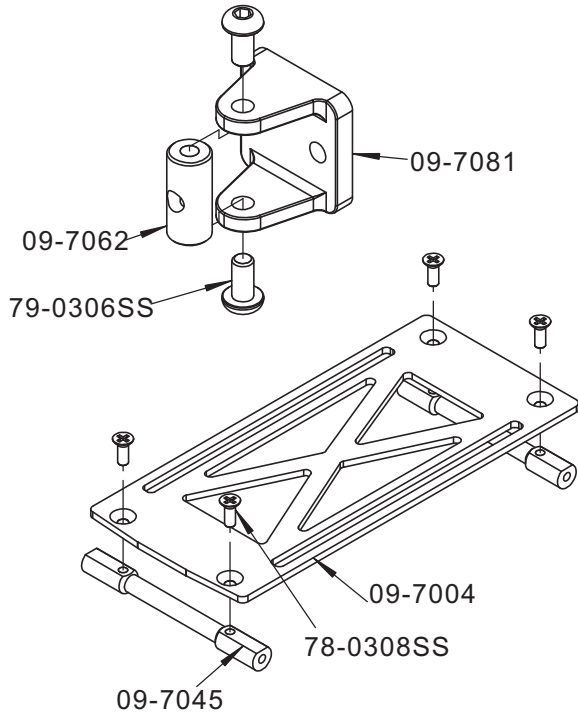

<b>Part No.</b>	<b>Part Description</b>	<b>Qty,</b>
04-8703	Quick releaser Button	2 pcs/bag
09-7008S	Battery Tray	1 set/bag
09-7044	Battery Tray Connector	1 pcs/bag
09-7061U	Battery Slider Rail	1 pcs/bag
11-0006	Frame Front Reinforcer	1 pcs/bag
11-0007	Frame Back Reinforcer	1 pcs/bag
11-7002	7chr Lower Frame	1 pcs/bag
14-2010	Canopy Quick Releaser 32 mm	2 pcs/bag
78-0310SS	Flat Head Stainless Bolts M3X10	10 pcs/bag
80-0310SS	Cap Head Stainless Bolt M3x10	10 pcs/bag
80-2506SS	Cap Head Stainless Bolt M2.5x6	10 pcs/bag
91-0003	Nylon Lock Nuts M3	10 pcs/bag

<b>Part No.</b>	<b>Part Description</b>	<b>Qty,</b>
09-7009	Guide Wheel Frame	2 pcs/bag
09-7062	Belt Tension Collar	2 pcs/bag
09-7064	Guide Wheel Collar	4pcs/bag
09-7071A	7Hv Belt Guide Wheel(new)	2 set/bag
09-7078S	Belt Tension Mount	1 set/bag
60-3095	Ball Bearings 3X9X5	2 pcs/bag
61-3062	Flanged Bearings 3X6X2	4 set/bag
79-0306SS	Stainless Button Head Bolts M3X6	10 pcs/bag
80-0322SS	Stainless Cap Head Bolts M3X22	10 pcs/bag
80-0330SS	Stainless Cap Head Bolts M3X30	10 pcs/bag
82-3504	Washers 3.2X5.2X0.4	10 pcs/bag
82-3507	Washers 3.2X5.2X0.7	10 pcs/bag
91-0003	Nylon Lock Nuts M3	10 pcs/bag

Part No.	Part Description	Qty,
09-7003	Spacer Frame	1 pcs/bag
09-7022	7hv Swashplate Guide	1 pcs/bag
11-7041	Upper Servo Mount	1 pcs/bag
60-14256	Ball Bearing 14x25x6	2 pcs/bag
79-2505SS	Stainless Button Head Bolt M2.5x5	10 pcs/bag
80-0308SS	Cap Head Stainless Bolt M3x8	10 pcs/bag
80-0310SS	Cap Head Stainless Bolt M3x10	10 pcs/bag
80-2508SS	Cap Head Stainless Bolt M2.5x8	10 pcs/bag
82-2578	Washer 2.7x7x0.8	10 pcs/bag
82-3201	Washer 3.2x10x1	10 pcs/bag