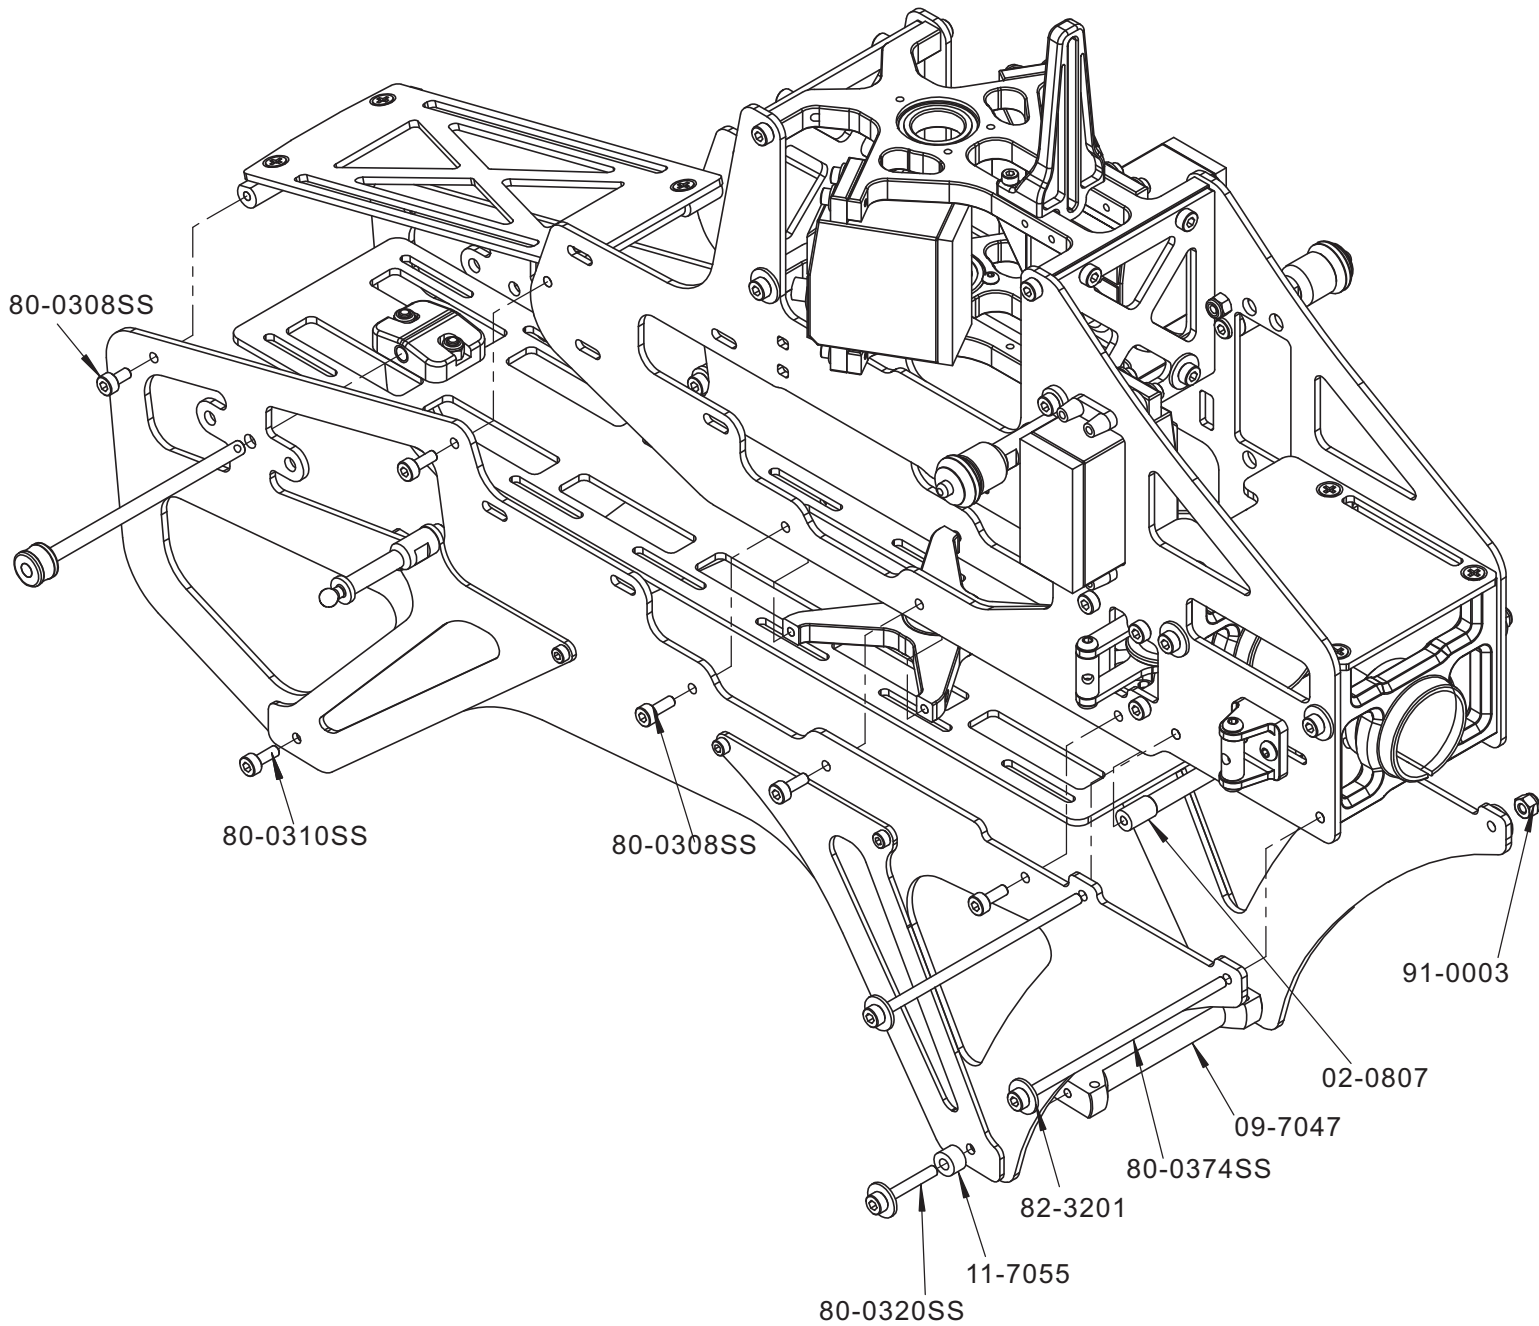

<b>Part No.</b>	<b>Part Description</b>	<b>Qty,</b>
09-7009	Guide Wheel Frame	2 pcs/bag
09-7062	Belt Tension Collar	2 pcs/bag
09-7064	Guide Wheel Collar	4pcs/bag
09-7071A	7Hv Belt Guide Wheel(new)	2 set/bag
09-7078S	Belt Tension Mount	1 set/bag
60-3095	Ball Bearings 3X9X5	2 pcs/bag
61-3062	Flanged Bearings 3X6X2	4 set/bag
79-0306SS	Stainless Button Head Bolts M3X6	10 pcs/bag
80-0322SS	Stainless Cap Head Bolts M3X22	10 pcs/bag
80-0330SS	Stainless Cap Head Bolts M3X30	10 pcs/bag
82-3504	Washers 3.2X5.2X0.4	10 pcs/bag
82-3507	Washers 3.2X5.2X0.7	10 pcs/bag
91-0003	Nylon Lock Nuts M3	10 pcs/bag

Part No.	Part Description	Qty,
09-7003	Spacer Frame	1 pcs/bag
09-7022	7hv Swashplate Guide	1 pcs/bag
11-7041	Upper Servo Mount	1 pcs/bag
60-14256	Ball Bearing 14x25x6	2 pcs/bag
79-2505SS	Stainless Button Head Bolt M2.5x5	10 pcs/bag
80-0308SS	Cap Head Stainless Bolt M3x8	10 pcs/bag
80-0310SS	Cap Head Stainless Bolt M3x10	10 pcs/bag
80-2508SS	Cap Head Stainless Bolt M2.5x8	10 pcs/bag
82-2578	Washer 2.7x7x0.8	10 pcs/bag
82-3201	Washer 3.2x10x1	10 pcs/bag

<b>Part No.</b>	<b>Part Description</b>	<b>Qty,</b>
02-0918	Servo Nuts	5 pcs/bag
09-7024	Servo Spacer	2 pcs/bag
09-7082	Rubber Band Seat	1 pcs/bag
09-7092	Rubber Band	1 pcs/bag
11-7001A	7chr Upper Frame Left	1 pcs/bag
11-7001B	7chr Upper Frame Right	1 pcs/bag
79-0310SS	Stainless Button Head Bolts M3X10	10 pcs/bag
80-0306SS	Cap Head Stainless Bolt M3x6	10 pcs/bag
80-0308SS	Cap Head Stainless Bolt M3x8	10 pcs/bag
80-0372SS	Cap Head Stainless Bolt M3x72	2 pcs/bag
80-2520SS	Cap Head Stainless Bolts M2.5X20	10 pcs/bag
82-2578	Washer 2.7x7x0.8	10 pcs/bag
82-3201	Washer 3.2x10x1	10 pcs/bag
91-0003	Nylon Lock Nuts M3	10 pcs/bag