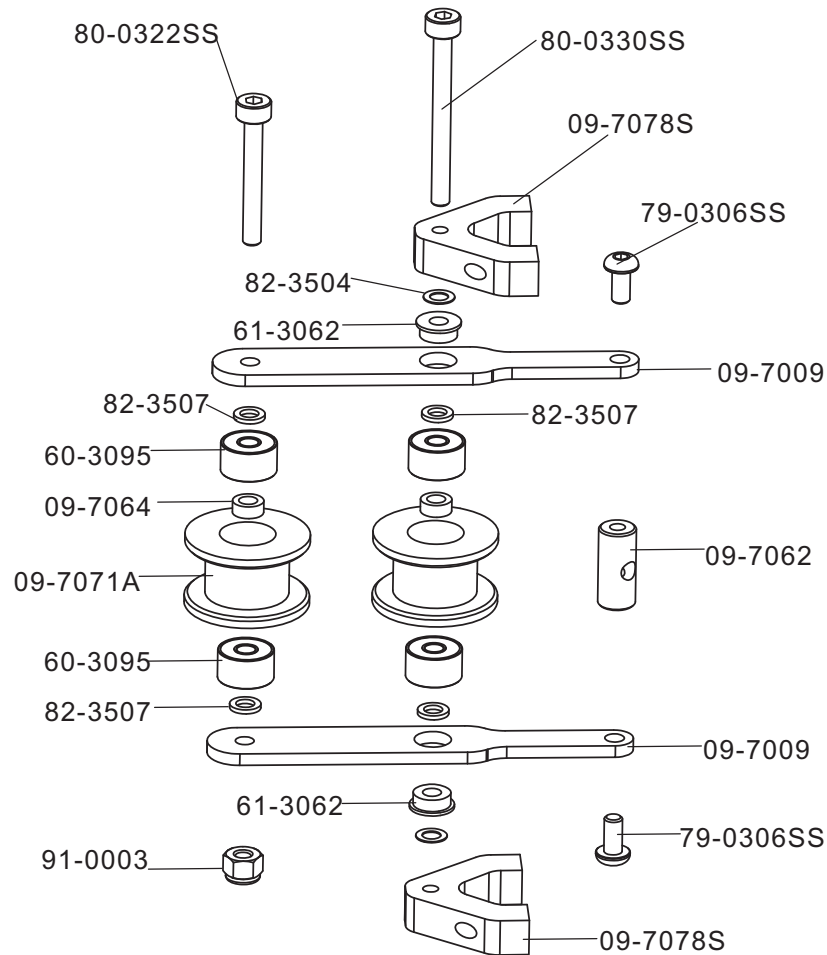

# Parts List

<b>Part No.</b>	<b>Part Description</b>	<b>Qty,</b>
09-7009	Guide Wheel Frame	2 pcs/bag
09-7062	Belt Tension Collar	2 pcs/bag
09-7064	Guide Wheel Collar	4pcs/bag
09-7071A	7Hv Belt Guide Wheel(new)	2 set/bag
09-7078S	Belt Tension Mount	1 set/bag
60-3095	Ball Bearings 3X9X5	2 pcs/bag
61-3062	Flanged Bearings 3X6X2	4 set/bag
79-0306SS	Stainless Button Head Bolts M3X6	10 pcs/bag
80-0322SS	Stainless Cap Head Bolts M3X22	10 pcs/bag
80-0330SS	Stainless Cap Head Bolts M3X30	10 pcs/bag
82-3504	Washers 3.2X5.2X0.4	10 pcs/bag
82-3507	Washers 3.2X5.2X0.7	10 pcs/bag
91-0003	Nylon Lock Nuts M3	10 pcs/bag

Part No.	Part Description	Qty,
09-7003	Spacer Frame	1 pcs/bag
09-7022	7hv Swashplate Guide	1 pcs/bag
11-7041	Upper Servo Mount	1 pcs/bag
60-14256	Ball Bearing 14x25x6	2 pcs/bag
79-2505SS	Stainless Button Head Bolt M2.5x5	10 pcs/bag
80-0308SS	Cap Head Stainless Bolt M3x8	10 pcs/bag
80-0310SS	Cap Head Stainless Bolt M3x10	10 pcs/bag
80-2508SS	Cap Head Stainless Bolt M2.5x8	10 pcs/bag
82-2578	Washer 2.7x7x0.8	10 pcs/bag
82-3201	Washer 3.2x10x1	10 pcs/bag

<b>Part No.</b>	<b>Part Description</b>	<b>Qty,</b>
02-0918	Servo Nuts	5 pcs/bag
09-7024	Servo Spacer	2 pcs/bag
09-7082	Rubber Band Seat	1 pcs/bag
09-7092	Rubber Band	1 pcs/bag
11-7001A	7chr Upper Frame Left	1 pcs/bag
11-7001B	7chr Upper Frame Right	1 pcs/bag
79-0310SS	Stainless Button Head Bolts M3X10	10 pcs/bag
80-0306SS	Cap Head Stainless Bolt M3x6	10 pcs/bag
80-0308SS	Cap Head Stainless Bolt M3x8	10 pcs/bag
80-0372SS	Cap Head Stainless Bolt M3x72	2 pcs/bag
80-2520SS	Cap Head Stainless Bolts M2.5X20	10 pcs/bag
82-2578	Washer 2.7x7x0.8	10 pcs/bag
82-3201	Washer 3.2x10x1	10 pcs/bag
91-0003	Nylon Lock Nuts M3	10 pcs/bag