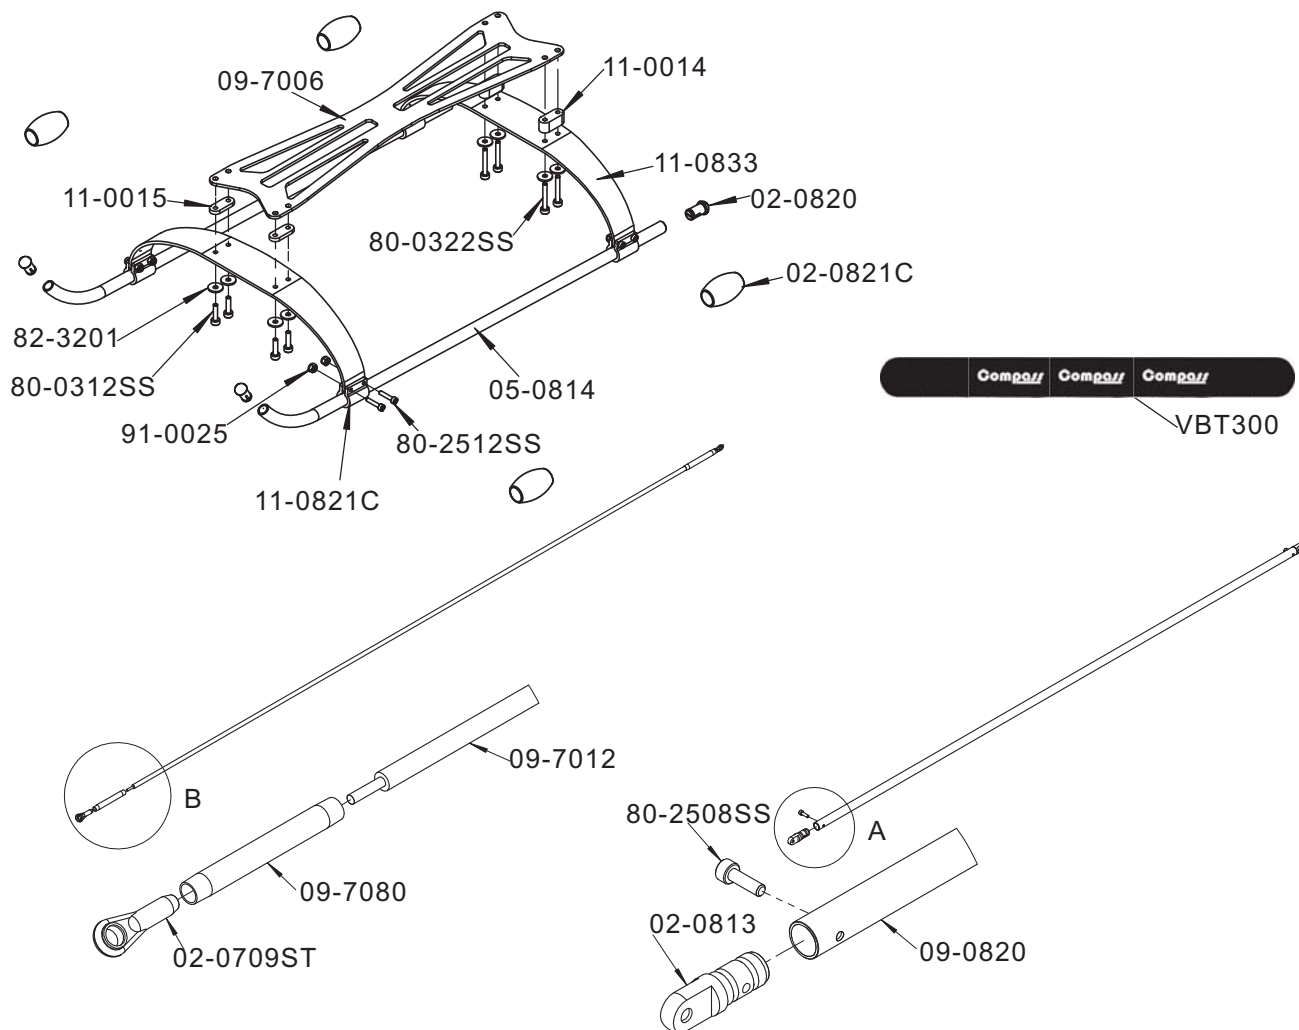

Part No.	Part Description	Qty,
02-0709ST	Ball links 2.5mm	10 pcs/bag
02-0813S	Tail boom brace connectors w, bolts	4 pcs/bag
02-0820	Skid end caps	4 pcs/bag
02-0821C	Skid dampener	4 pcs/bag
05-0814S	Skids with caps	2 pcs/bag
09-0820S	Boom support w. terminal	2 pcs/bag
09-7006	Bottom Board	1 pcs/bag
09-7012S	Tail Link Rod	1 set/bag
09-7080	7HV Tail link Cap	2 pcs/bag
11-0014	Strute Washer 10mm	2 pcs/bag
11-0015	Strute Washer 2mm	2 pcs/bag
11-0821C	Strute Connector	4 pcs/bag
11-0833	Carbon Strute	2 pcs/bag
80-0312SS	Cap Head Stainless Bolts M3x12	10 pcs/bag
80-0322SS	Cap Head Stainless Bolts M3x2	10 pcs/bag
80-2508SS	Cap Head Stainless Bolts M2.5x8	10 pcs/bag
80-2512SS	Cap Head Stainless Bolts M2.5x12	10 pcs/bag
82-3201	Washers 3.2x10x1.2	10 pcs/bag
91-0025	Nylon Lock Nuts M2.5	10 pcs/bag
VBT300	Velcro tape 300mm x 20mm	4 pcs/bag