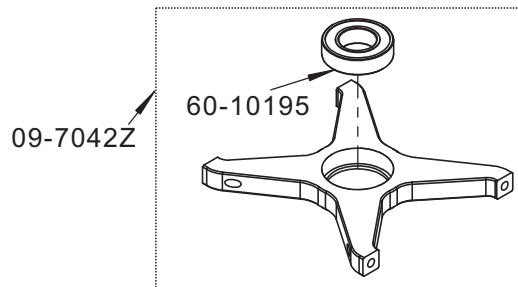

Part No.	Part Description	Qty,
04-8703	Quick releaser Button	2 pcs/bag
09-7004	Receiver Mount	1 pcs/bag
09-7005	7Hv Gyro Mount	1 pcs/bag
09-7011	Canopy Break-Off	2 pcs/bag
09-7018	Battery Lock	1 set/bag
09-7042Z	Bearing Block W, Bearing	1 set/bag
09-7045	Receiver Stand Off	2 pcs/bag
09-7060	7Hv Boom Clamp	2 pcs/bag
09-7062	Belt Tension Collar	2 pcs/bag
09-7081	Rubber Band Mount	1 pcs/bag
14-2010	Canopy Quick Releaser 32 mm	1 set/bag
60-10195	Ball Bearings 10x19x5	4 pcs/bag
78-0308SS	Flat Head Stainless Bolts M3x8	10 pcs/bag
78-0310SS	Flat Head Stainless Bolts M3x10	10 pcs/bag
79-0306SS	Button Head Stainless Bolts M3x6	10 pcs/bag
80-0306SS	Cap Head Stainless Bolts M3x6	10 pcs/bag
85-0001	Clamp pin	2 pcs/bag