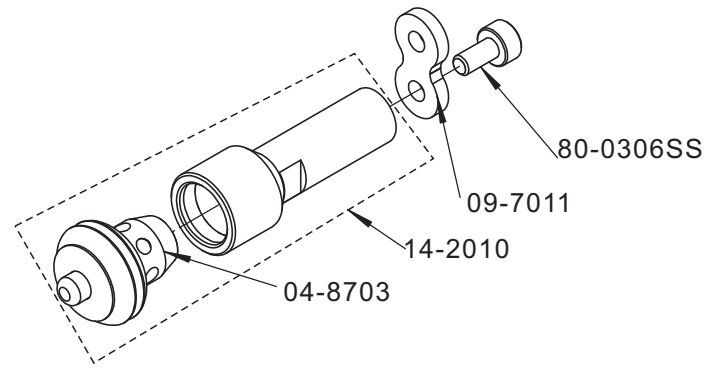

Part No.	Part Description	Qty,
04-8703	Quick releaser Button	2 pcs/bag
09-7004	Receiver Mount	1 pcs/bag
09-7005	7Hv Gyro Mount	1 pcs/bag
09-7011	Canopy Break-Off	2 pcs/bag
09-7018	Battery Lock	1 set/bag
09-7042Z	Bearing Block W, Bearing	1 set/bag
09-7045	Receiver Stand Off	2 pcs/bag
09-7060	7Hv Boom Clamp	2 pcs/bag
09-7062	Belt Tension Collar	2 pcs/bag
09-7081	Rubber Band Mount	1 pcs/bag
14-2010	Canopy Quick Releaser 32 mm	1 set/bag
60-10195	Ball Bearings 10x19x5	4 pcs/bag
78-0308SS	Flat Head Stainless Bolts M3x8	10 pcs/bag
78-0310SS	Flat Head Stainless Bolts M3x10	10 pcs/bag
79-0306SS	Button Head Stainless Bolts M3x6	10 pcs/bag
80-0306SS	Cap Head Stainless Bolts M3x6	10 pcs/bag
85-0001	Clamp pin	2 pcs/bag