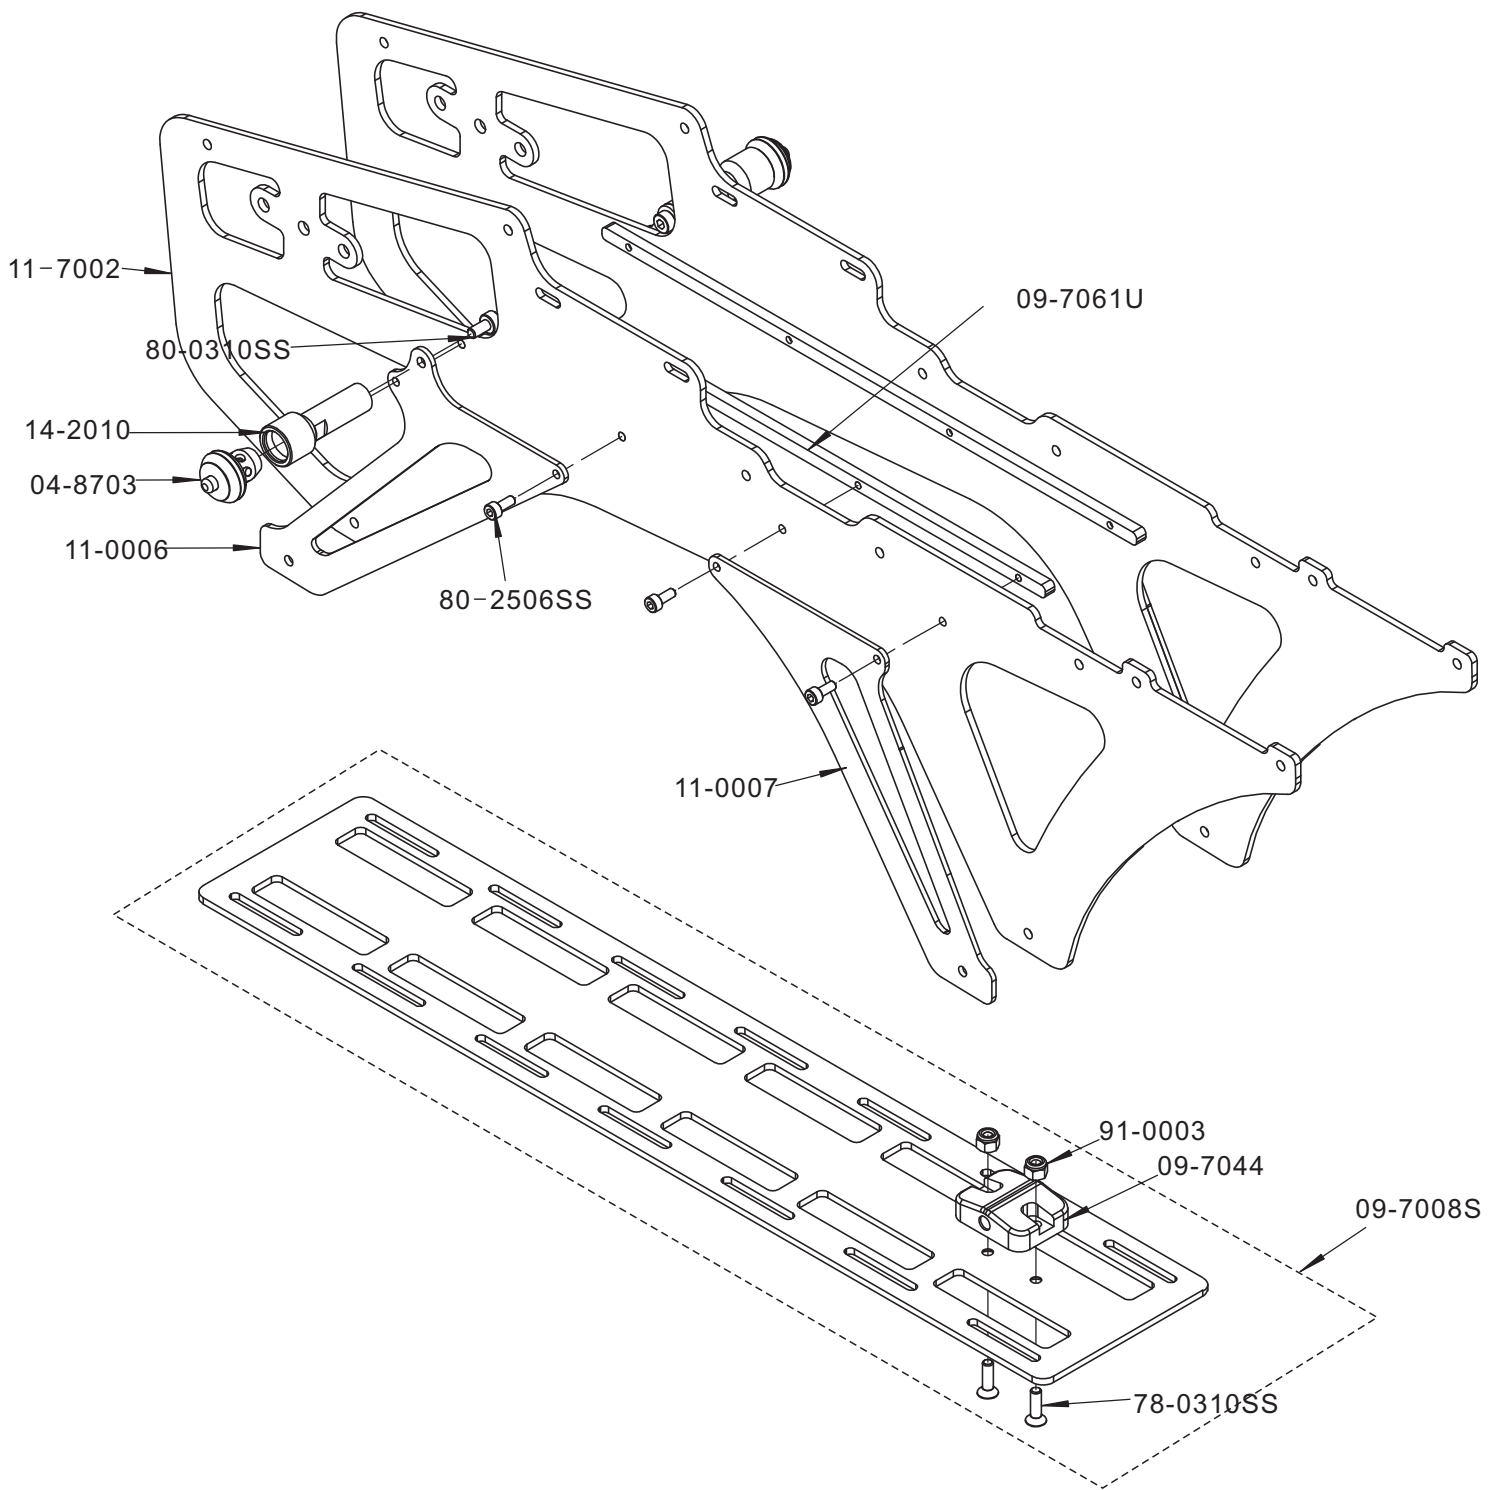

# Parts List

<b>Part No.</b>	<b>Part Description</b>	<b>Qty,</b>
04-8703	Quick releaser Button	2 pcs/bag
09-7008S	Battery Tray	1 set/bag
09-7044	Battery Tray Connector	1 pcs/bag
09-7061U	Battery Slider Rail	1 pcs/bag
11-0006	Frame Front Reinforcer	1 pcs/bag
11-0007	Frame Back Reinforcer	1 pcs/bag
11-7002	7chr Lower Frame	1 pcs/bag
14-2010	Canopy Quick Releaser 32 mm	2 pcs/bag
78-0310SS	Flat Head Stainless Bolts M3X10	10 pcs/bag
80-0310SS	Cap Head Stainless Bolt M3x10	10 pcs/bag
80-2506SS	Cap Head Stainless Bolt M2.5x6	10 pcs/bag
91-0003	Nylon Lock Nuts M3	10 pcs/bag

Part No.	Part Description	Qty,
09-7003	Spacer Frame	1 pcs/bag
09-7022	7hv Swashplate Guide	1 pcs/bag
11-7041	Upper Servo Mount	1 pcs/bag
60-14256	Ball Bearing 14x25x6	2 pcs/bag
79-2505SS	Stainless Button Head Bolt M2.5x5	10 pcs/bag
80-0308SS	Cap Head Stainless Bolt M3x8	10 pcs/bag
80-0310SS	Cap Head Stainless Bolt M3x10	10 pcs/bag
80-2508SS	Cap Head Stainless Bolt M2.5x8	10 pcs/bag
82-2578	Washer 2.7x7x0.8	10 pcs/bag
82-3201	Washer 3.2x10x1	10 pcs/bag