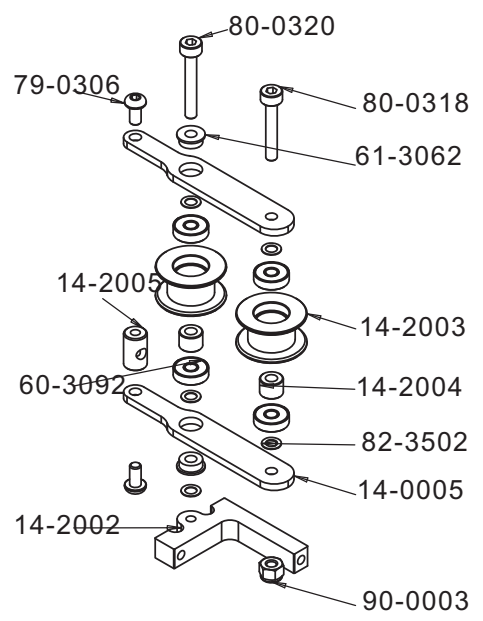

Part NO	Part Description	Remark
02-0110	Spindle Washers 8mm	2pcs/bag
02-0113	Spindle shaft 8mm	2pcs/bag
02-0601	Main shaft (3D)	1pcs/bag
02-0701A	Solid Ball Pin	1pcs/bag
02-0709S	Ball links 2.5mm	10pcs/bag
07-0102M	Metal Main Grips	1pcs/bag
07-0105M	Main Grip Arm	1pcs/bag
07-0115	Blade Grip Washer	2pcs/bag
07-8410A	Swashplate	1set/bag
09-0109	7Hv Dampner	2pcs/bag
09-7083	Rotor Brake	1 set/bag
09-7101	7Hv Fbl Connector Collar	2pcs/bag
09-7210	Fbl Arm Link	2pcs/bag
14-2013	Center Hub	1pcs/bag
60-8165	Ball Bearings 8x16x5	2pcs/bag
60-8165	Ball Bearings 8x16x5	2pcs/bag
61-4083	Flanged Bearings 4x8x3	4pcs/bag
63-8165	Thrust Bearings 8x16x5	2pcs/bag
79-0512	Button Head Bolts M5x12	10pcs/bag
80-0306	Cap Head Bolts M3x6	10pcs/bag
80-0306	Cap Head Bolts M3x6	10pcs/bag
80-0312	Cap Head Bolts M3x12	10pcs/bag
80-0316	Cap Head Bolts M3x16	10pcs/bag
80-0318S	Cap Head Bolts M3x18 Shanked	10pcs/bag
80-0430	Cap Head Bolts M4x30	2pcs/bag
81-0316	Set Screws M3x16	10pcs/bag
82-4264	Washers 4.2x6.4x0.26	10pcs/bag
82-5131	Washers 5.3x13x1	10pcs/bag
82-821003	Washers 8.2x10x0.3	10pcs/bag
91-0003	Nylon Lock Nuts M3	10pcs/bag
91-0004	Nylon Lock Nuts M4	10pcs/bag

Part NO	Part Description	Remark
02-0605G	Bearing Block with Bearing	1set/bag
14-0001	Side Frame Left	1 pcs/bag
14-0002	Side Frame Right	1 pcs/bag
14-2001	Metal Servo Nuts	4 pcs/bag
60-10195	Ball Bearings 10x19x5	4 pcs/bag
78-2504	Flat Head Bolt M2.5x4mm	10pcs/bag
80-2512	Cap Head Bolts M2.5x12	10 pcs/bag
82-2578	Washers 2.7x7x0.8	10 pcs/bag
CM401	Compass Standard Size Servo	1set/bag