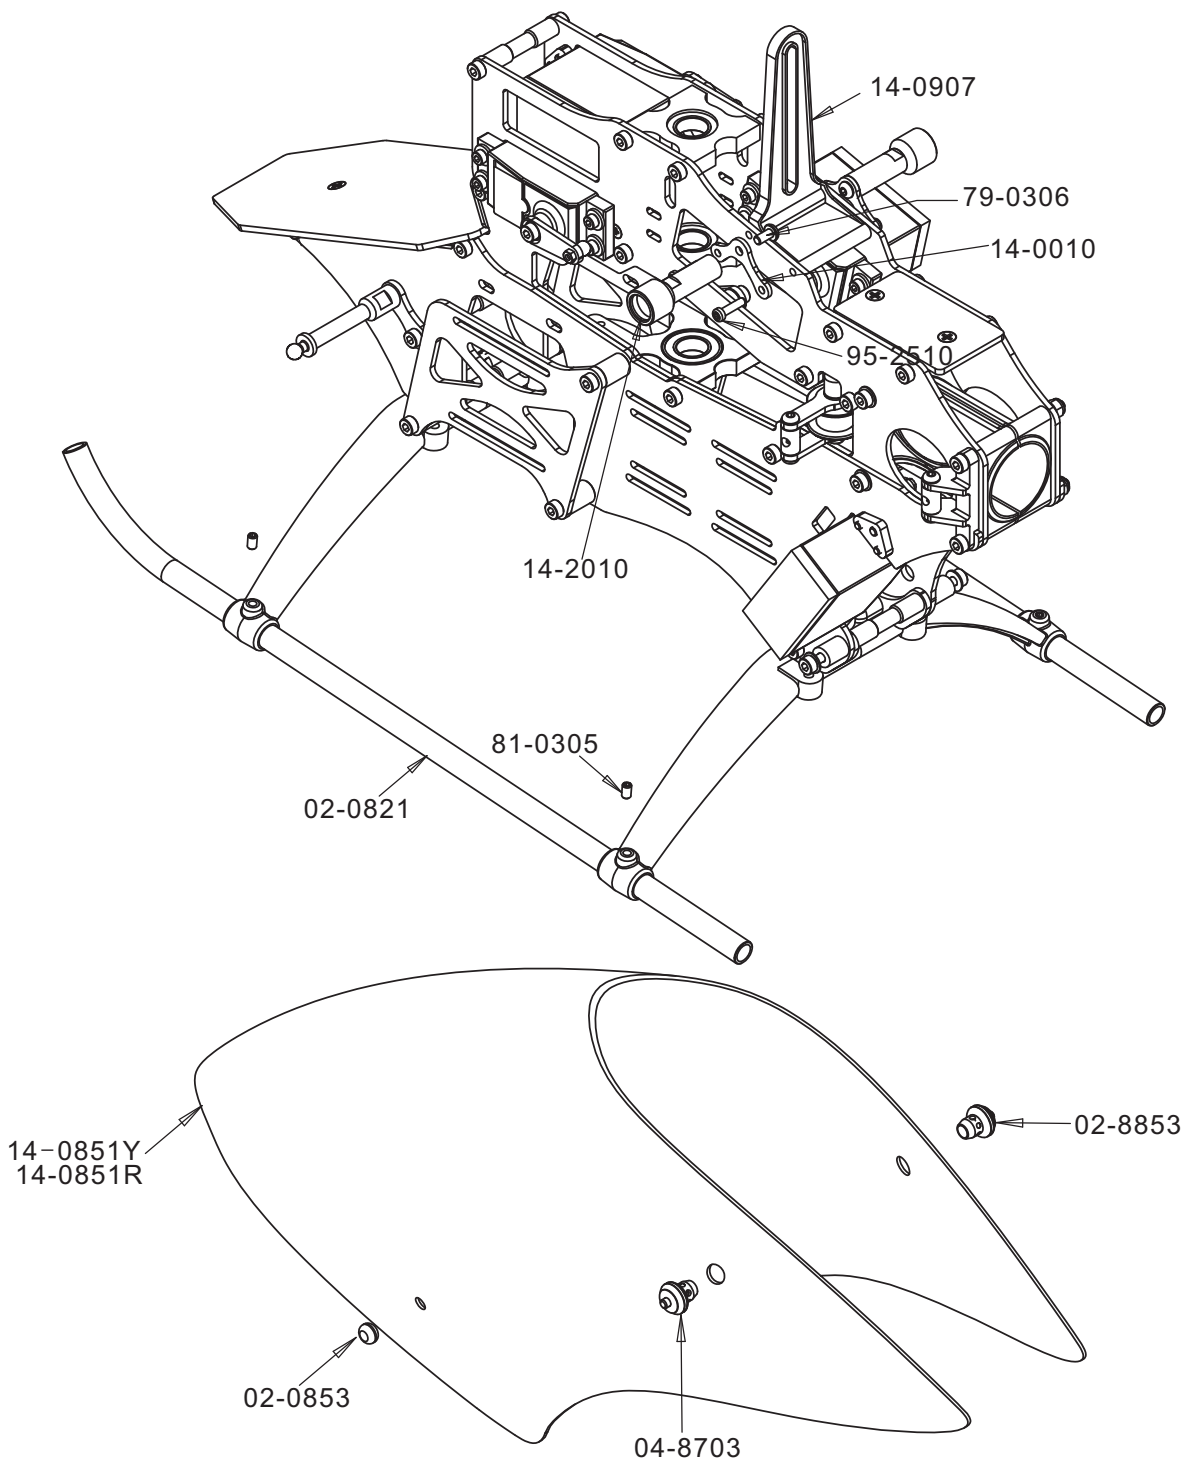

Part NO	Part Description	Remark
02-0821	Landing Gear Skids w. End Caps	2 pcs/bag
02-0853	Canopy Dampner 5mm	10pcs/bag
02-8853	Canopy Dampner 8mm	10pcs/bag
04-8703	Canopy Quick Releaser Button	2set/bag
14-0907	Swashplate guide	1 pcs/bag
14-0010	Canopy Breakoff up	2pcs/bag
14-0851R	6hv ult Canopy Red	1pcs/bag
14-0851Y	6hv ult Canopy Yellow	1pcs/bag
14-2010	Canopy Quick Releaser Mount	2pcs/bag
79-0306	Button Head Bolts M3x6	10 pcs/bag
81-0305	Set Screws M3x5	10 pcs/bag
95-2510	Flat Head Bolt M2.5x10	10pcs/bag