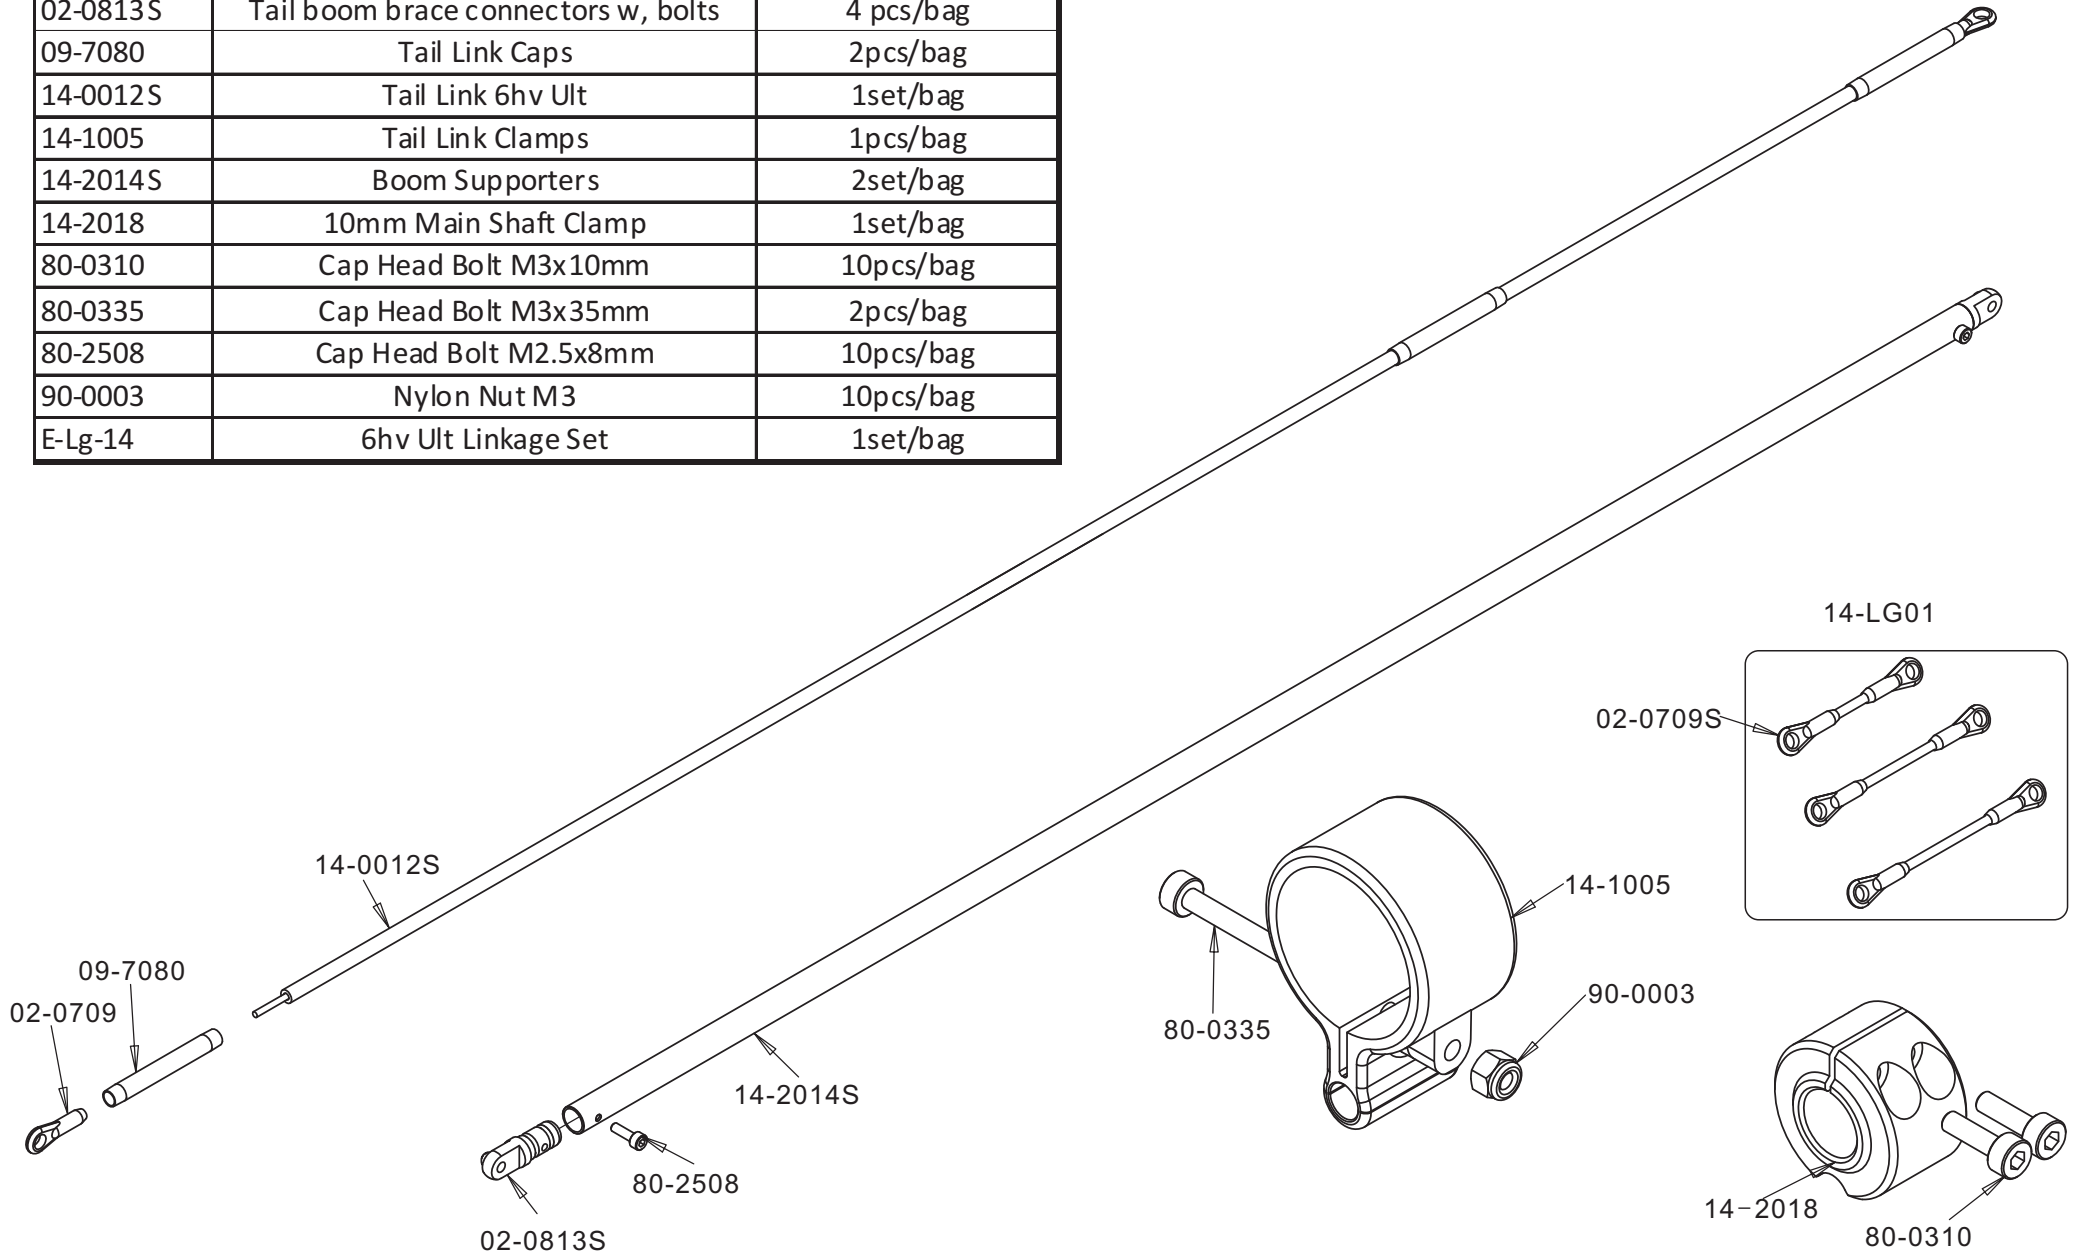

Part NO	Part Description	Remark
02-0709	Ball Links	10pcs/bag
02-0709S	2.5mm Ball Link	10pcs/bag
02-0813S	Tail boom brace connectors w, bolts	4 pcs/bag
09-7080	Tail Link Caps	2pcs/bag
14-0012S	Tail Link 6hv Ult	1set/bag
14-1005	Tail Link Clamps	1pcs/bag
14-2014S	Boom Supporters	2set/bag
14-2018	10mm Main Shaft Clamp	1set/bag
80-0310	Cap Head Bolt M3x10mm	10pcs/bag
80-0335	Cap Head Bolt M3x35mm	2pcs/bag
80-2508	Cap Head Bolt M2.5x8mm	10pcs/bag
90-0003	Nylon Nut M3	10pcs/bag
E-Lg-14	6hv Ult Linkage Set	1set/bag