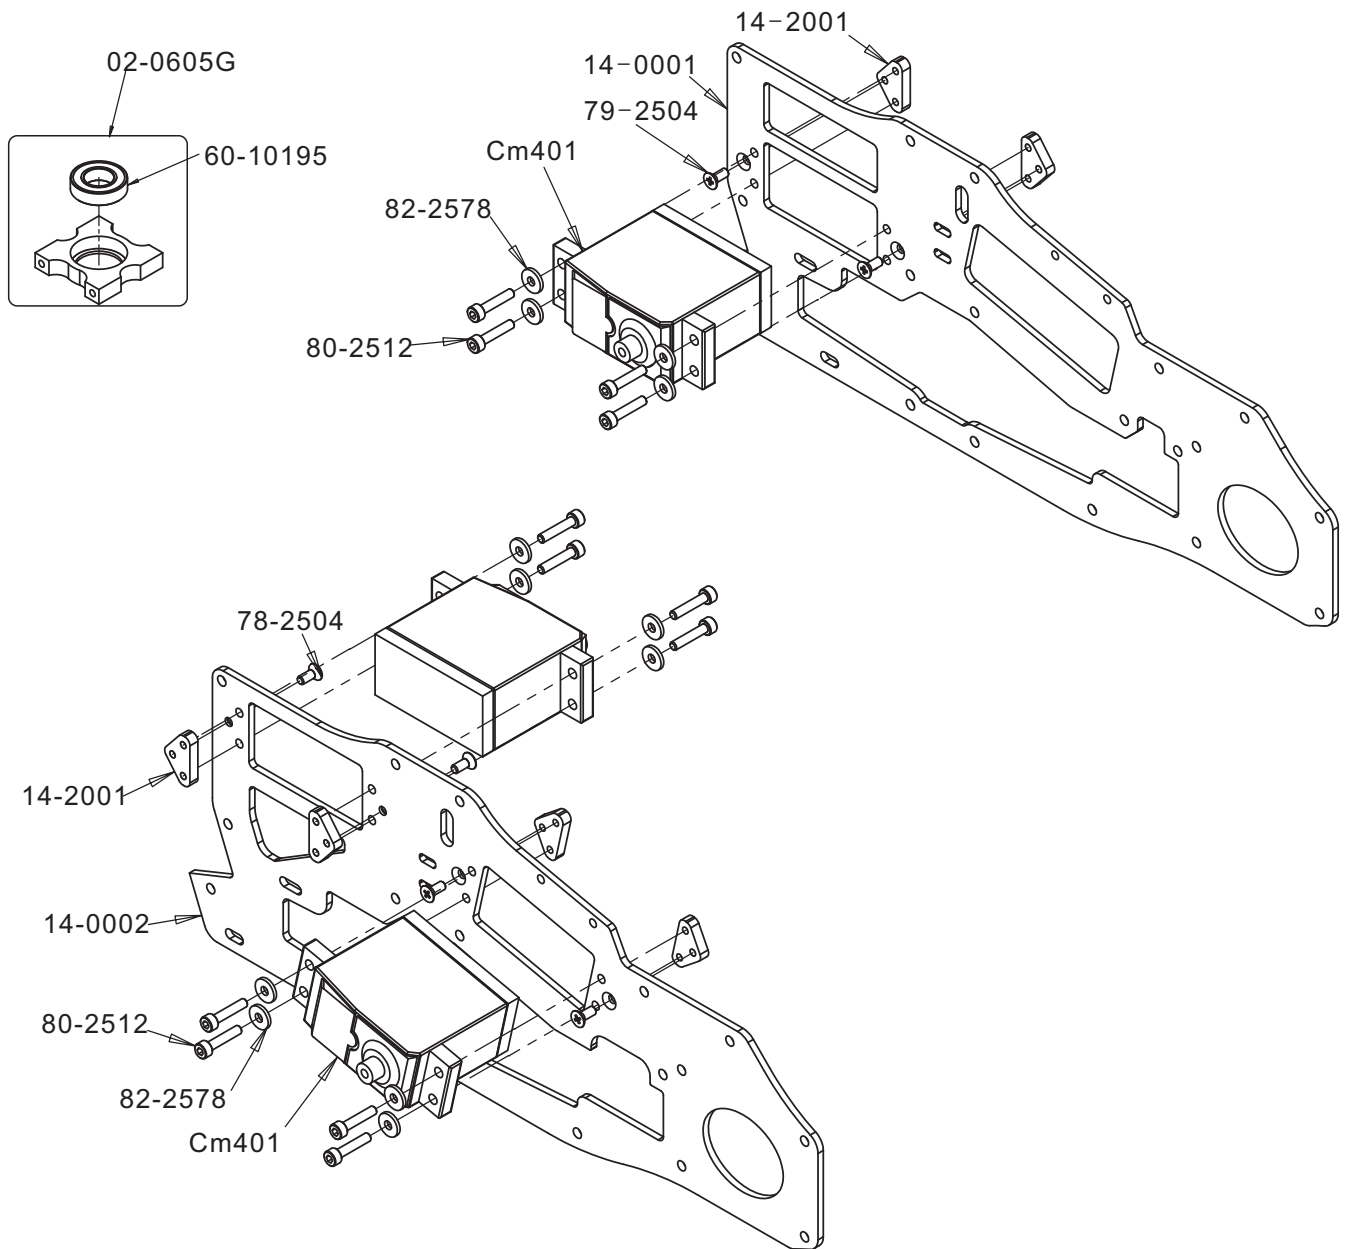

Part NO	Part Description	Remark
02-0110	Spindle Washers 8mm	2pcs/bag
02-0113	Spindle shaft 8mm	2pcs/bag
02-0601	Main shaft (3D)	1pcs/bag
02-0701A	Solid Ball Pin	1pcs/bag
02-0709S	Ball links 2.5mm	10pcs/bag
07-0102M	Metal Main Grips	1pcs/bag
07-0105M	Main Grip Arm	1pcs/bag
07-0115	Blade Grip Washer	2pcs/bag
07-8410A	Swashplate	1set/bag
09-0109	7Hv Dampner	2pcs/bag
09-7083	Rotor Brake	1 set/bag
09-7101	7Hv Fbl Connector Collar	2pcs/bag
09-7210	Fbl Arm Link	2pcs/bag
14-2013	Center Hub	1pcs/bag
60-8165	Ball Bearings 8x16x5	2pcs/bag
60-8165	Ball Bearings 8x16x5	2pcs/bag
61-4083	Flanged Bearings 4x8x3	4pcs/bag
63-8165	Thrust Bearings 8x16x5	2pcs/bag
79-0512	Button Head Bolts M5x12	10pcs/bag
80-0306	Cap Head Bolts M3x6	10pcs/bag
80-0306	Cap Head Bolts M3x6	10pcs/bag
80-0312	Cap Head Bolts M3x12	10pcs/bag
80-0316	Cap Head Bolts M3x16	10pcs/bag
80-0318S	Cap Head Bolts M3x18 Shanked	10pcs/bag
80-0430	Cap Head Bolts M4x30	2pcs/bag
81-0316	Set Screws M3x16	10pcs/bag
82-4264	Washers 4.2x6.4x0.26	10pcs/bag
82-5131	Washers 5.3x13x1	10pcs/bag
82-821003	Washers 8.2x10x0.3	10pcs/bag
91-0003	Nylon Lock Nuts M3	10pcs/bag
91-0004	Nylon Lock Nuts M4	10pcs/bag

Part NO	Part Description	Remark
02-0605G	Bearing Block with Bearing	1set/bag
14-0001	Side Frame Left	1 pcs/bag
14-0002	Side Frame Right	1 pcs/bag
14-2001	Metal Servo Nuts	4 pcs/bag
60-10195	Ball Bearings 10x19x5	4 pcs/bag
78-2504	Flat Head Bolt M2.5x4mm	10pcs/bag
80-2512	Cap Head Bolts M2.5x12	10 pcs/bag
82-2578	Washers 2.7x7x0.8	10 pcs/bag
CM401	Compass Standard Size Servo	1set/bag