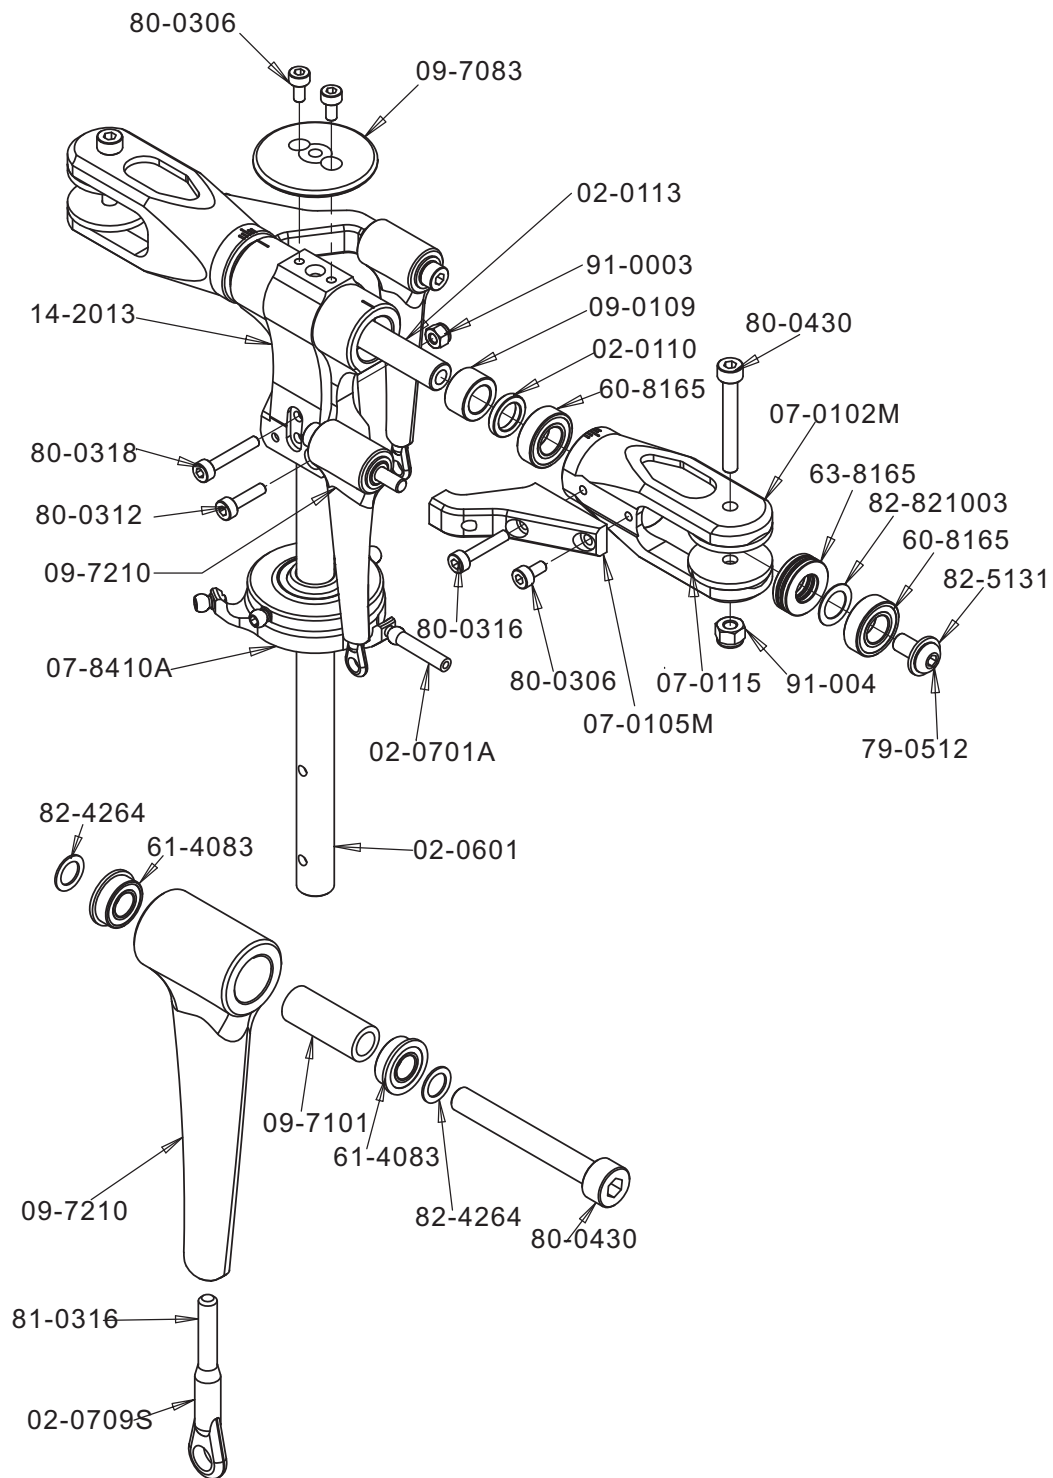

Part NO	Part Description	Remark
02-0110	Spindle Washers 8mm	2pcs/bag
02-0113	Spindle shaft 8mm	2pcs/bag
02-0601	Main shaft (3D)	1pcs/bag
02-0701A	Solid Ball Pin	1pcs/bag
02-0709S	Ball links 2.5mm	10pcs/bag
07-0102M	Metal Main Grips	1pcs/bag
07-0105M	Main Grip Arm	1pcs/bag
07-0115	Blade Grip Washer	2pcs/bag
07-8410A	Swashplate	1set/bag
09-0109	7Hv Dampner	2pcs/bag
09-7083	Rotor Brake	1 set/bag
09-7101	7Hv Fbl Connector Collar	2pcs/bag
09-7210	Fbl Arm Link	2pcs/bag
14-2013	Center Hub	1pcs/bag
60-8165	Ball Bearings 8x16x5	2pcs/bag
60-8165	Ball Bearings 8x16x5	2pcs/bag
61-4083	Flanged Bearings 4x8x3	4pcs/bag
63-8165	Thrust Bearings 8x16x5	2pcs/bag
79-0512	Button Head Bolts M5x12	10pcs/bag
80-0306	Cap Head Bolts M3x6	10pcs/bag
80-0306	Cap Head Bolts M3x6	10pcs/bag
80-0312	Cap Head Bolts M3x12	10pcs/bag
80-0316	Cap Head Bolts M3x16	10pcs/bag
80-0318S	Cap Head Bolts M3x18 Shanked	10pcs/bag
80-0430	Cap Head Bolts M4x30	2pcs/bag
81-0316	Set Screws M3x16	10pcs/bag
82-4264	Washers 4.2x6.4x0.26	10pcs/bag
82-5131	Washers 5.3x13x1	10pcs/bag
82-821003	Washers 8.2x10x0.3	10pcs/bag
91-0003	Nylon Lock Nuts M3	10pcs/bag
91-0004	Nylon Lock Nuts M4	10pcs/bag

Part NO	Part Description	Remark
02-0605G	Bearing Block with Bearing	1set/bag
14-0001	Side Frame Left	1 pcs/bag
14-0002	Side Frame Right	1 pcs/bag
14-2001	Metal Servo Nuts	4 pcs/bag
60-10195	Ball Bearings 10x19x5	4 pcs/bag
78-2504	Flat Head Bolt M2.5x4mm	10pcs/bag
80-2512	Cap Head Bolts M2.5x12	10 pcs/bag
82-2578	Washers 2.7x7x0.8	10 pcs/bag
CM401	Compass Standard Size Servo	1set/bag