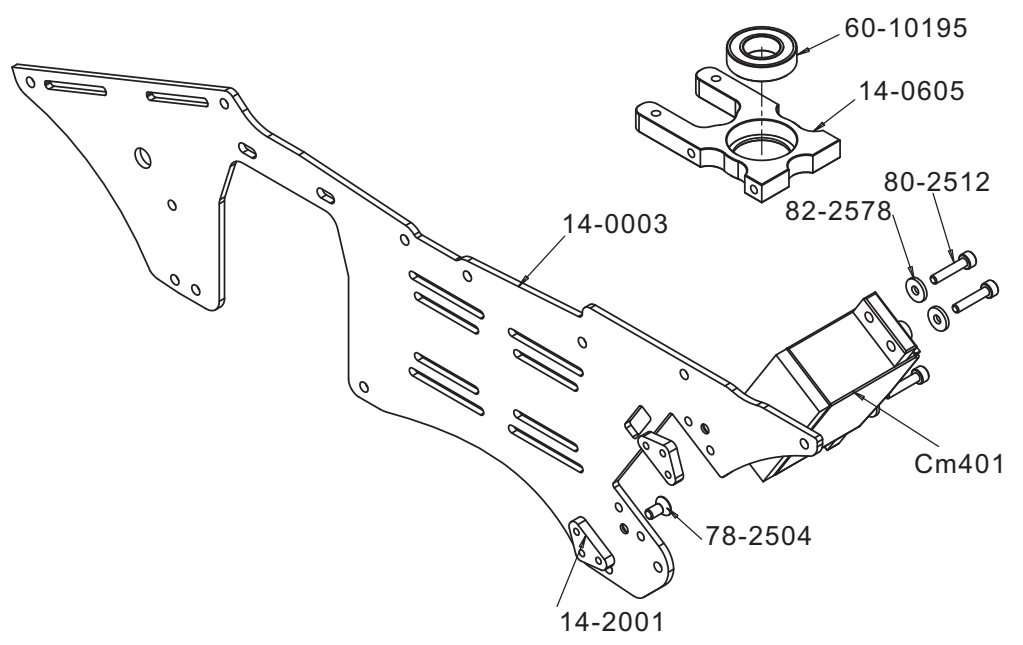

Part NO	Part Description	Remark
02-0110	Spindle Washers 8mm	2pcs/bag
02-0113	Spindle shaft 8mm	2pcs/bag
02-0601	Main shaft (3D)	1pcs/bag
02-0701A	Solid Ball Pin	1pcs/bag
02-0709S	Ball links 2.5mm	10pcs/bag
07-0102M	Metal Main Grips	1pcs/bag
07-0105M	Main Grip Arm	1pcs/bag
07-0115	Blade Grip Washer	2pcs/bag
07-8410A	Swashplate	1set/bag
09-0109	7Hv Dampner	2pcs/bag
09-7083	Rotor Brake	1 set/bag
09-7101	7Hv Fbl Connector Collar	2pcs/bag
09-7210	Fbl Arm Link	2pcs/bag
14-2013	Center Hub	1pcs/bag
60-8165	Ball Bearings 8x16x5	2pcs/bag
60-8165	Ball Bearings 8x16x5	2pcs/bag
61-4083	Flanged Bearings 4x8x3	4pcs/bag
63-8165	Thrust Bearings 8x16x5	2pcs/bag
79-0512	Button Head Bolts M5x12	10pcs/bag
80-0306	Cap Head Bolts M3x6	10pcs/bag
80-0306	Cap Head Bolts M3x6	10pcs/bag
80-0312	Cap Head Bolts M3x12	10pcs/bag
80-0316	Cap Head Bolts M3x16	10pcs/bag
80-0318S	Cap Head Bolts M3x18 Shanked	10pcs/bag
80-0430	Cap Head Bolts M4x30	2pcs/bag
81-0316	Set Screws M3x16	10pcs/bag
82-4264	Washers 4.2x6.4x0.26	10pcs/bag
82-5131	Washers 5.3x13x1	10pcs/bag
82-821003	Washers 8.2x10x0.3	10pcs/bag
91-0003	Nylon Lock Nuts M3	10pcs/bag
91-0004	Nylon Lock Nuts M4	10pcs/bag

Part NO	Part Description	Remark
02-0605G	Bearing Block with Bearing	1set/bag
14-0001	Side Frame Left	1 pcs/bag
14-0002	Side Frame Right	1 pcs/bag
14-2001	Metal Servo Nuts	4 pcs/bag
60-10195	Ball Bearings 10x19x5	4 pcs/bag
78-2504	Flat Head Bolt M2.5x4mm	10pcs/bag
80-2512	Cap Head Bolts M2.5x12	10 pcs/bag
82-2578	Washers 2.7x7x0.8	10 pcs/bag
CM401	Compass Standard Size Servo	1set/bag