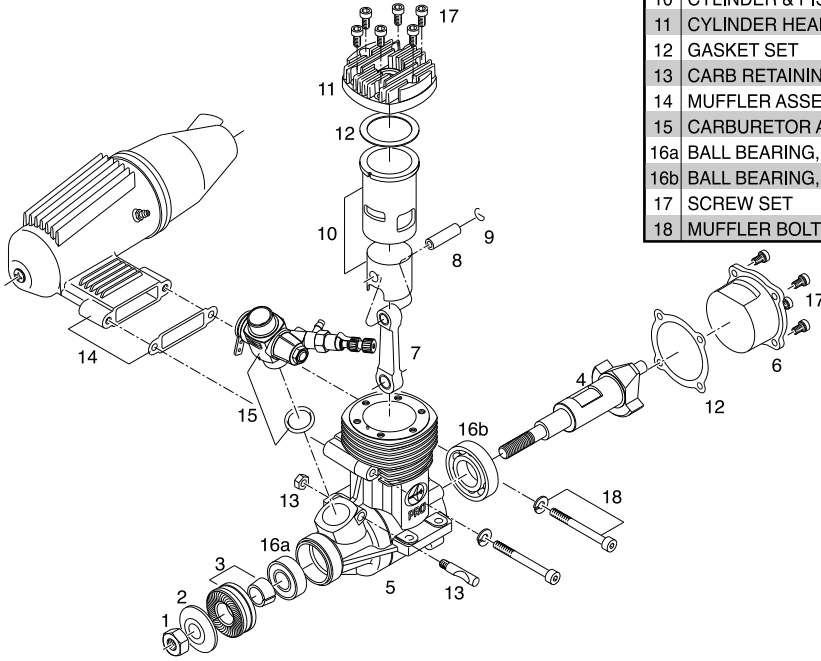

PRO-91/120/120RP

26		H	1.75"	0.75"	1.25"	2.25"
		No	9767	9768	9769	9770

No.	DESCRIPTION	9190	9195	9196
		PRO-91	PRO-120	PRO-120-RP
1	PROP NUT	AML5/15B	AML5/16B	AML5/16B
2	PROP WASHER	AA0280B	AA0568B	AA0568B
3	DRIVE WASHER SET	PN0006	PN0137	PN0137
4	CRANKSHAFT	AA0114	AA0555	AA0555
5	CRANKCASE	AN0101	AN0551	AN0552
6	BACKPLATE	AA0909	PN0138	PN0138
7	CONNECTING ROD	AN0905	AN0559	AN0559
8	WRIST PIN ASSEMBLY	AA0489	AA0560	AA0562
9	CIRCLIP	AA0513	AA0561	AA0561
10a	PISTON	AN0115	AN0557	AN0583
10b	PISTON RING	AA0908	AA0558	AA0558
10c	CYLINDER/SLEEVE	AA0102	AA0556	AA0556
11	CYLINDER HEAD	AA0113	AA0553	AA0553
12	GASKET SET	PN0194	PN0139	PN0139
13	CARB RETAINING BOLT	AN0781	PN0002	PN0002
14	MUFFLER ASSEMBLY	9225N	9213	*****
15	CARBURETOR ASSEMBLY	9790	9287	9257N
16a	BALL BEARING, FRONT	AMV1438Z	AMV6000Z	AMV6000Z
16b	BALL BEARING, REAR	AMV16003	AMV6904	AMV6904
17	SCREW SET	PN0003	PN0141	PN0141
18	MUFFLER BOLT SET	PN1501	PN1501	*****
36	MUFFLER ASSEMBLY(PITTS-STYLE)	*****	9214	*****
36a	MUFFLER ASSEMBLY(RARE BEAR-STYLE)	9791	*****	*****
37	PRESSURE NIPPLE	*****	PN0131	*****
38	PUMP CONNECTOR	*****	*****	PN1137
39	PUMP	*****	*****	9263
40	TUNE PIPE	*****	*****	9712
41	HEADER	*****	*****	9767/9768/9769/9770

PRO-25 Carburetor

No.	DESCRIPTION	9230 / PRO-25
A	CARBURETOR BODY	PN1190
B	CARB. ROTOR ASSY	PN1191
C	NEEDLE VALVE ONLY	PN1156
D	SPRAY BAR ASSEMBLY	PN1036
E	NEEDLE VALVE ASSY.	PN1155
F	THROTTLE LEVER	PN1038
G	BOLT & SPRING SET	PN1039
H	THROTTLE ROTOR SET	PN1192
I	O RING SET	PN1041
J	MIXTURE METERING SCREW SET	PN1193
K	RATECHET SPRING	AA1181B