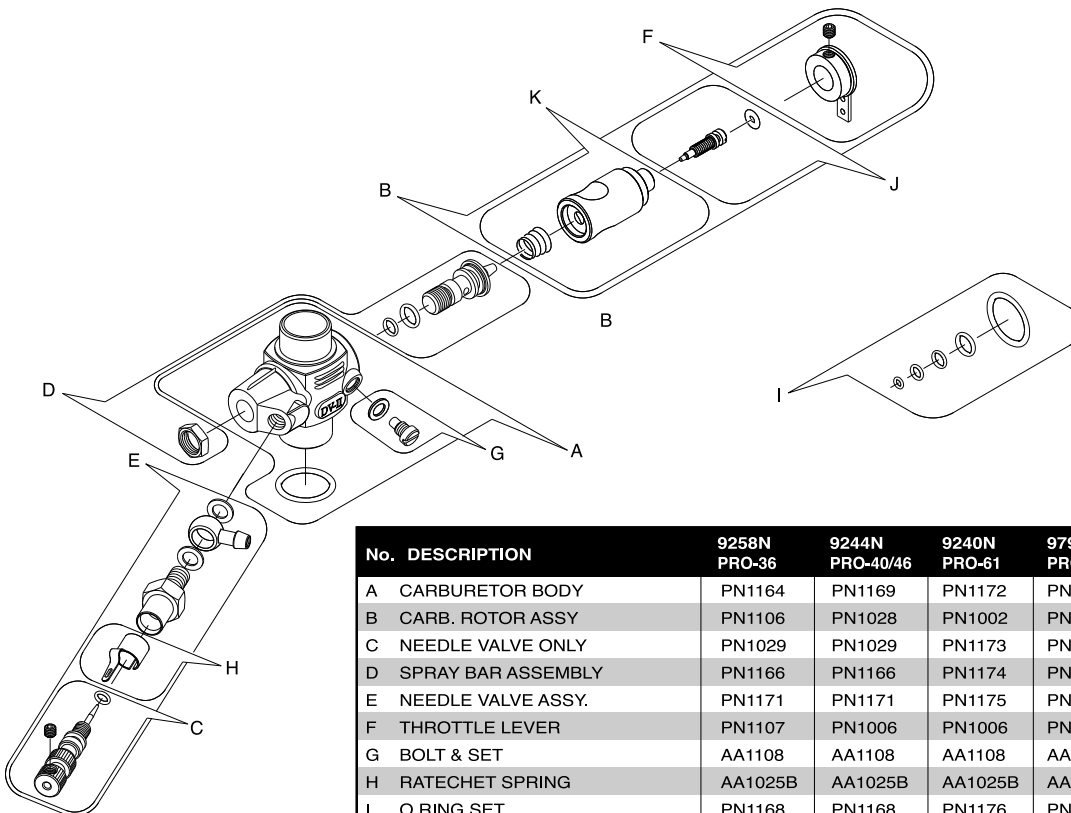

PRO-36/40/46/61/91/120/120RP Carburetor

No.	DESCRIPTION	9258N PRO-36	9244N PRO-40/46	9240N PRO-61	9790 PRO-91	9287 PRO-120	9257N PRO-120-RP
A	CARBURETOR BODY	PN1164	PN1169	PN1172	PN1292	PN1172	PN1177
B	CARB. ROTOR ASSY	PN1106	PN1028	PN1002	PN1293	PN1002	PN1132
C	NEEDLE VALVE ONLY	PN1029	PN1029	PN1173	PN1173	PN1173	PN1173
D	SPRAY BAR ASSEMBLY	PN1166	PN1166	PN1174	PN1174	PN1174	PN1174
E	NEEDLE VALVE ASSY.	PN1171	PN1171	PN1175	PN1175	PN1165	PN1165
F	THROTTLE LEVER	PN1107	PN1006	PN1006	PN1006	PN1006	PN1006
G	BOLT & SET	AA1108	AA1108	AA1108	AA1008	AA1108	AA1108
H	RATECHET SPRING	AA1025B	AA1025B	AA1025B	AA1025B	AA1025B	AA1025B
I	O RING SET	PN1168	PN1168	PN1176	PN1176	PN1176	PN1176
J	MIXTURE METERING SCREW SET	PN1104	PN1031	PN1009	PN1009	PN1009	PN1133
K	THROTTLE ROTOR SET	PN1108	PN1032	PN1010	PN1294	PN1010	PN1134