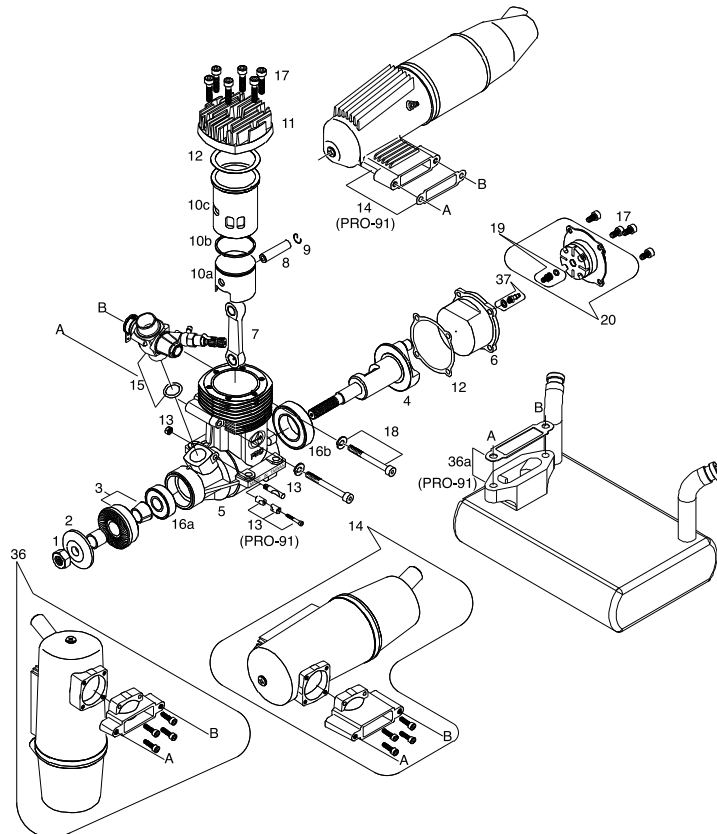

PRO-91/120/120RP

26		H	1.75"	0.75"	1.25"	2.25"
		No	9767	9768	9769	9770

No.	DESCRIPTION	9190	9195	9196
		PRO-91	PRO-120	PRO-120-RP
1	PROP NUT	AML5/15B	AML5/16B	AML5/16B
2	PROP WASHER	AA0280B	AA0568B	AA0568B
3	DRIVE WASHER SET	PN0006	PN0137	PN0137
4	CRANKSHAFT	AA0114	AA0555	AA0555
5	CRANKCASE	AN0101	AN0551	AN0552
6	BACKPLATE	AA0909	PN0138	PN0138
7	CONNECTING ROD	AN0905	AN0559	AN0559
8	WRIST PIN ASSEMBLY	AA0489	AA0560	AA0562
9	CIRCLIP	AA0513	AA0561	AA0561
10a	PISTON	AN0115	AN0557	AN0583
10b	PISTON RING	AA0908	AA0558	AA0558
10c	CYLINDER/SLEEVE	AA0102	AA0556	AA0556
11	CYLINDER HEAD	AA0113	AA0553	AA0553
12	GASKET SET	PN0194	PN0139	PN0139
13	CARB RETAINING BOLT	AN0781	PN0002	PN0002
14	MUFFLER ASSEMBLY	9225N	9213	*****
15	CARBURETOR ASSEMBLY	9790	9287	9257N
16a	BALL BEARING, FRONT	AMV1438Z	AMV6000Z	AMV6000Z
16b	BALL BEARING, REAR	AMV16003	AMV6904	AMV6904
17	SCREW SET	PN0003	PN0141	PN0141
18	MUFFLER BOLT SET	PN1501	PN1501	*****
36	MUFFLER ASSEMBLY(PITTS-STYLE)	*****	9214	*****
36a	MUFFLER ASSEMBLY(RARE BEAR-STYLE)	9791	*****	*****
37	PRESSURE NIPPLE	*****	PN0131	*****
38	PUMP CONNECTOR	*****	*****	PN1137
39	PUMP	*****	*****	9263
40	TUNE PIPE	*****	*****	9712
41	HEADER	*****	*****	9767/9768/9769/9770

PRO-25 Carburetor

No.	DESCRIPTION	9230 / PRO-25
A	CARBURETOR BODY	PN1190
B	CARB. ROTOR ASSY	PN1191
C	NEEDLE VALVE ONLY	PN1156
D	SPRAY BAR ASSEMBLY	PN1036
E	NEEDLE VALVE ASSY.	PN1155
F	THROTTLE LEVER	PN1038
G	BOLT & SPRING SET	PN1039
H	THROTTLE ROTOR SET	PN1192
I	O RING SET	PN1041
J	MIXTURE METERING SCREW SET	PN1193
K	RATECHET SPRING	AA1181B