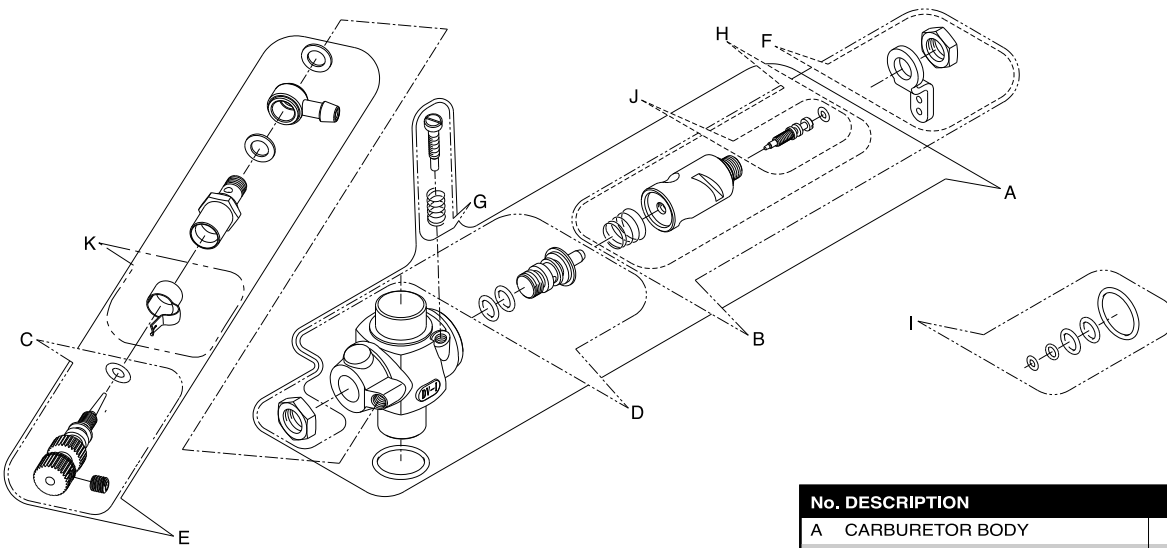

PRO-91/120/120RP

26		H	1.75"	0.75"	1.25"	2.25"
		No	9767	9768	9769	9770

No.	DESCRIPTION	9190	9195	9196
		PRO-91	PRO-120	PRO-120-RP
1	PROP NUT	AML5/15B	AML5/16B	AML5/16B
2	PROP WASHER	AA0280B	AA0568B	AA0568B
3	DRIVE WASHER SET	PN0006	PN0137	PN0137
4	CRANKSHAFT	AA0114	AA0555	AA0555
5	CRANKCASE	AN0101	AN0551	AN0552
6	BACKPLATE	AA0909	PN0138	PN0138
7	CONNECTING ROD	AN0905	AN0559	AN0559
8	WRIST PIN ASSEMBLY	AA0489	AA0560	AA0562
9	CIRCLIP	AA0513	AA0561	AA0561
10a	PISTON	AN0115	AN0557	AN0583
10b	PISTON RING	AA0908	AA0558	AA0558
10c	CYLINDER/SLEEVE	AA0102	AA0556	AA0556
11	CYLINDER HEAD	AA0113	AA0553	AA0553
12	GASKET SET	PN0194	PN0139	PN0139
13	CARB RETAINING BOLT	AN0781	PN0002	PN0002
14	MUFFLER ASSEMBLY	9225N	9213	*****
15	CARBURETOR ASSEMBLY	9790	9287	9257N
16a	BALL BEARING, FRONT	AMV1438Z	AMV6000Z	AMV6000Z
16b	BALL BEARING, REAR	AMV16003	AMV6904	AMV6904
17	SCREW SET	PN0003	PN0141	PN0141
18	MUFFLER BOLT SET	PN1501	PN1501	*****
36	MUFFLER ASSEMBLY(PITTS-STYLE)	*****	9214	*****
36a	MUFFLER ASSEMBLY(RARE BEAR-STYLE)	9791	*****	*****
37	PRESSURE NIPPLE	*****	PN0131	*****
38	PUMP CONNECTOR	*****	*****	PN1137
39	PUMP	*****	*****	9263
40	TUNE PIPE	*****	*****	9712
41	HEADER	*****	*****	9767/9768/9769/9770

PRO-25 Carburetor

No.	DESCRIPTION	9230 / PRO-25
A	CARBURETOR BODY	PN1190
B	CARB. ROTOR ASSY	PN1191
C	NEEDLE VALVE ONLY	PN1156
D	SPRAY BAR ASSEMBLY	PN1036
E	NEEDLE VALVE ASSY.	PN1155
F	THROTTLE LEVER	PN1038
G	BOLT & SPRING SET	PN1039
H	THROTTLE ROTOR SET	PN1192
I	O RING SET	PN1041
J	MIXTURE METERING SCREW SET	PN1193
K	RATECHET SPRING	AA1181B